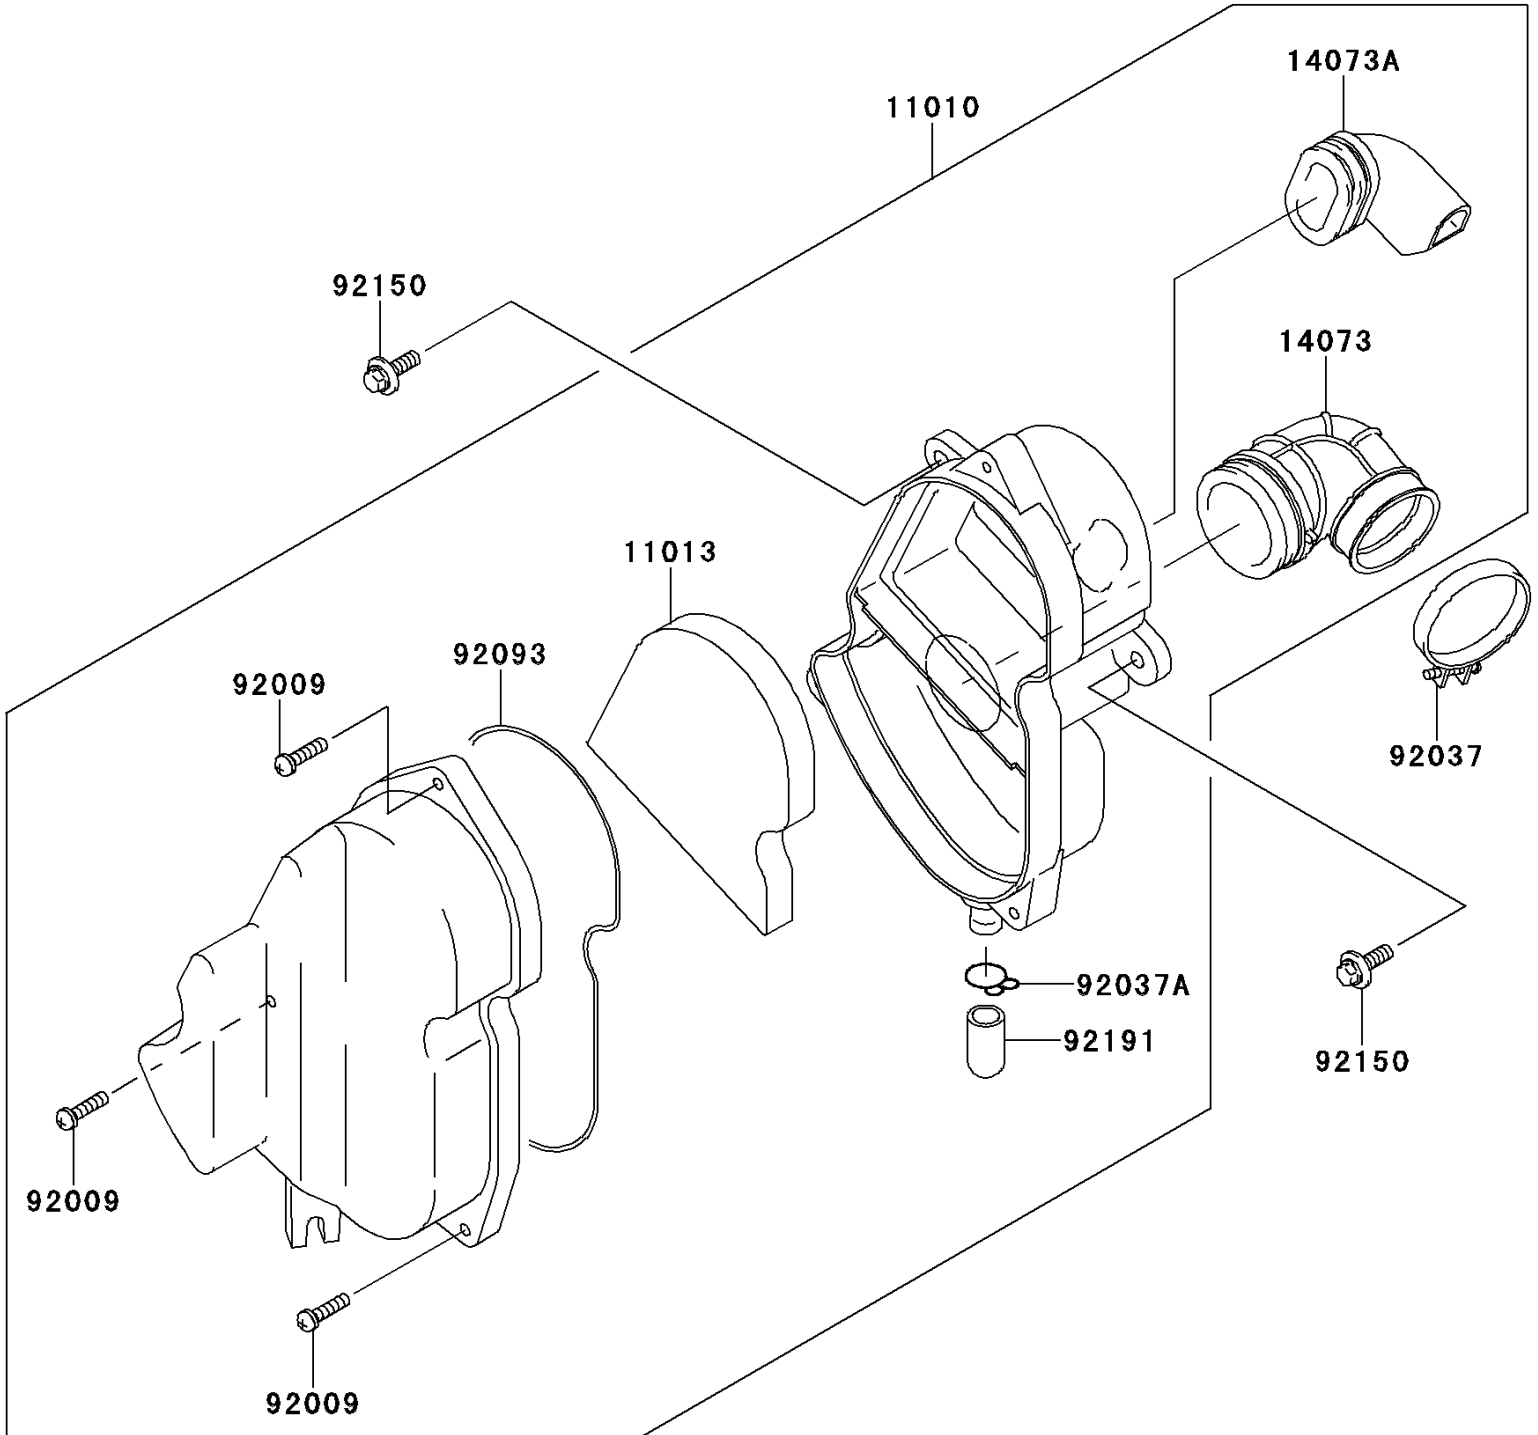

2014 KLX[®]110L

PARTS DIAGRAM

Air Cleaner

E1130

2014 KLX[®]110L

PARTS LIST

Air Cleaner

Kawasaki

Let the Good Times Roll[®]

ITEM NAME

PART NUMBER

QUANTITY
