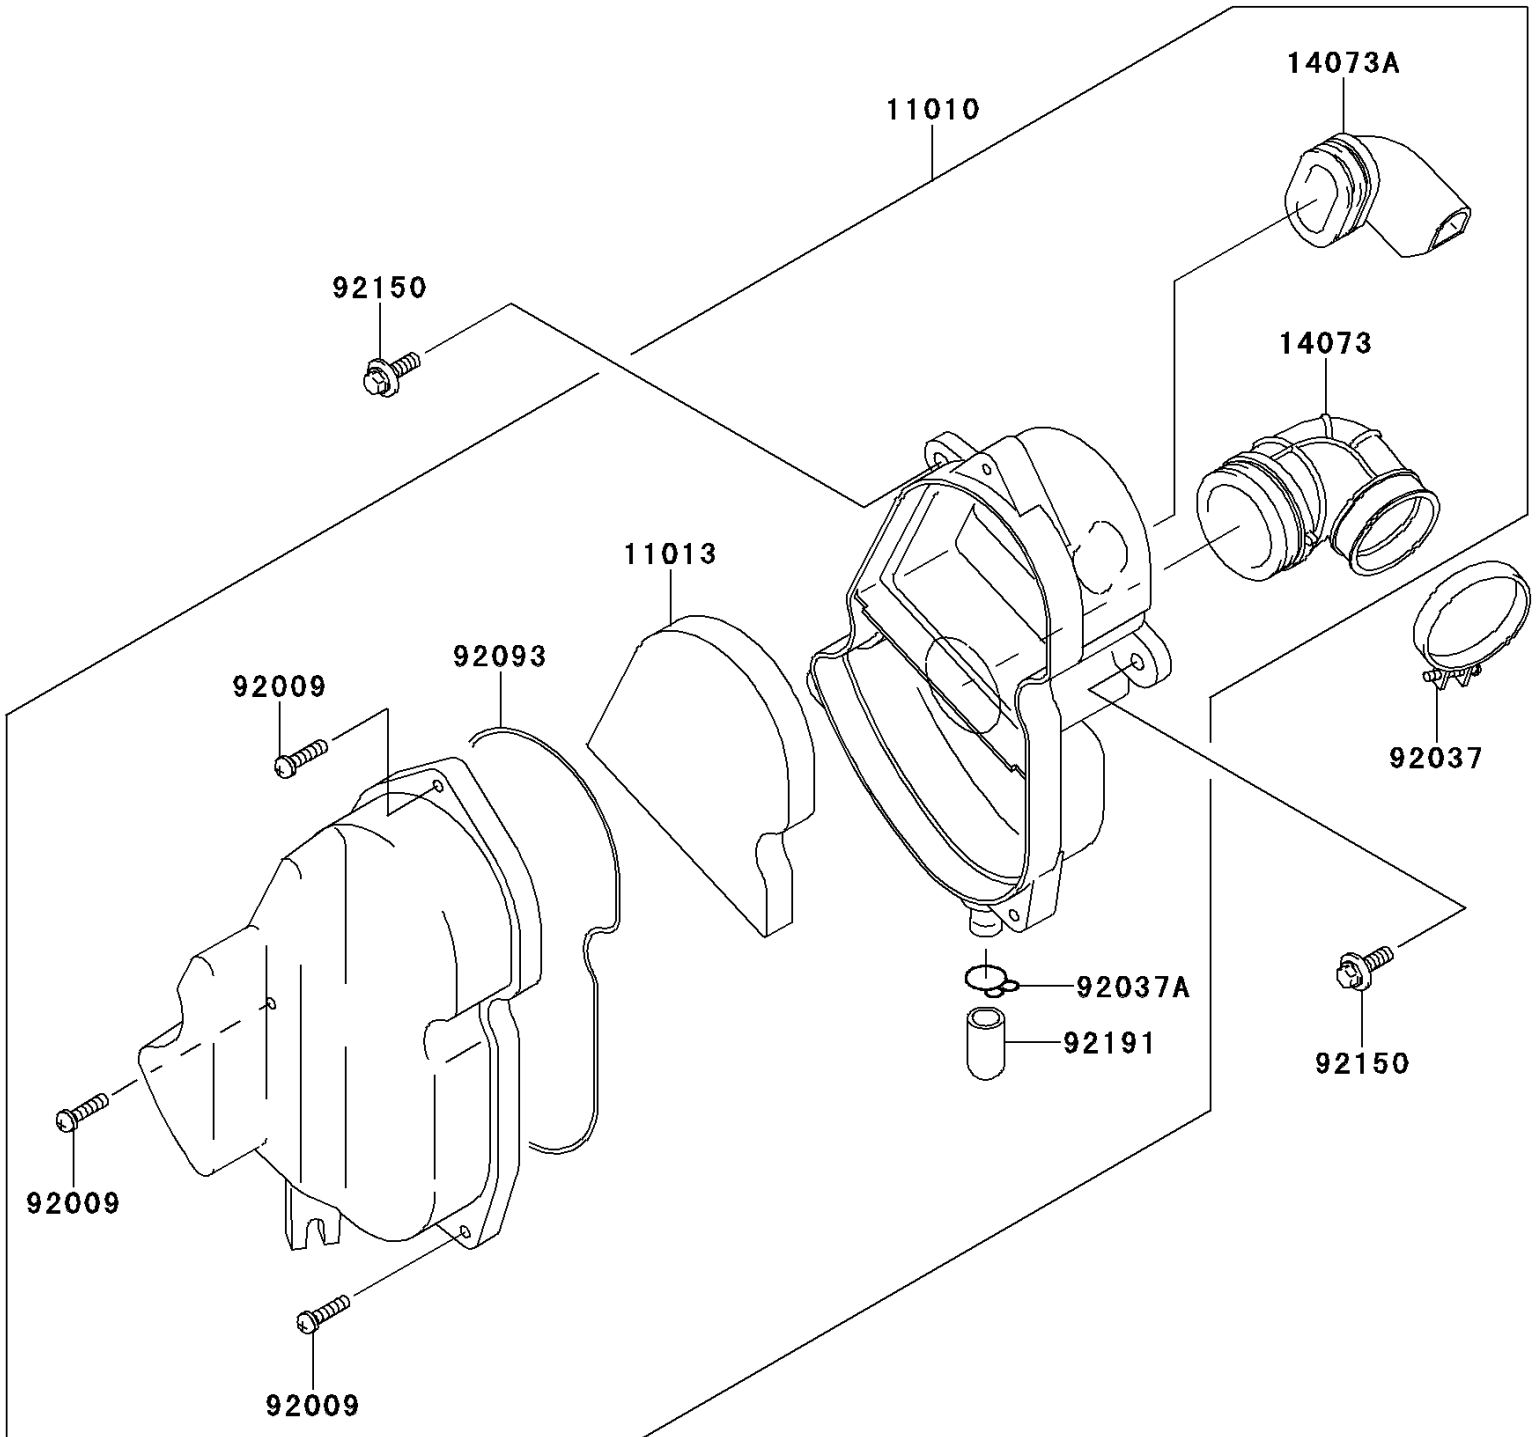

2010 KLX[®]110L

PARTS DIAGRAM

Air Cleaner

E1130

2010 KLX[®]110L

PARTS LIST

Air Cleaner

Kawasaki

Let the Good Times Roll[®]

ITEM NAME

PART NUMBER

QUANTITY
