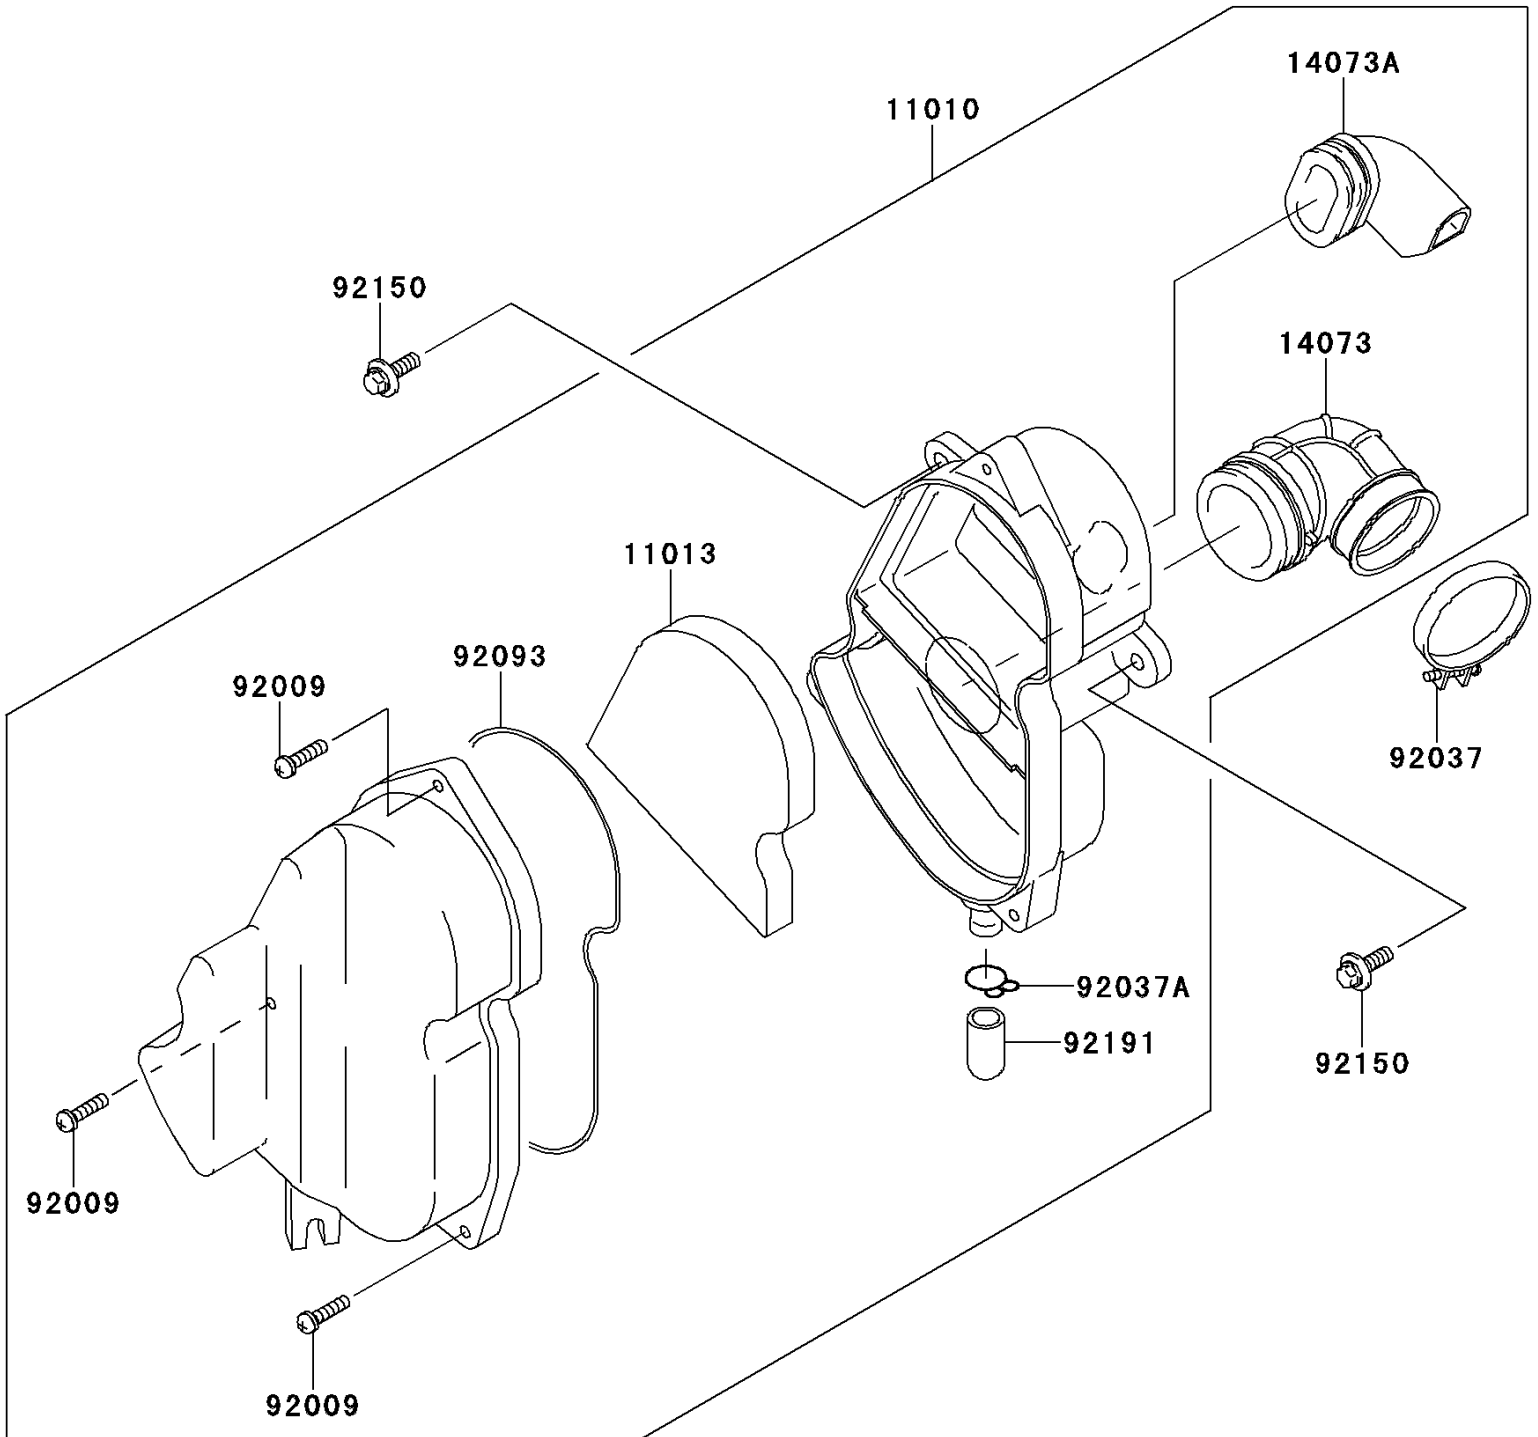

2010 KLX[®]110L

PARTS DIAGRAM

Air Cleaner

E1130

2010 KLX[®]110L

PARTS LIST

Air Cleaner

ITEM NAME	PART NUMBER	QUANTITY
FILTER-ASSY-AIR (Ref # 11010)	11010-1773	1
ELEMENT-AIR FILTER (Ref # 11013)	11013-1294	1
DUCT,CARBURETOR (Ref # 14073)	14073-1819	1
DUCT,IN (Ref # 14073A)	14073-1820	1
SCREW,M5X20 (Ref # 92009)	92009-1990	3
CLAMP (Ref # 92037)	92037-1305	1
CLAMP,14.5MM (Ref # 92037A)	92037-1900	1
SEAL,AIR CLEANER (Ref # 92093)	92093-1560	1
BOLT,FLANGED,6X20 (Ref # 92150)	92150-1339	2
TUBE (Ref # 92191)	92191-1704	1