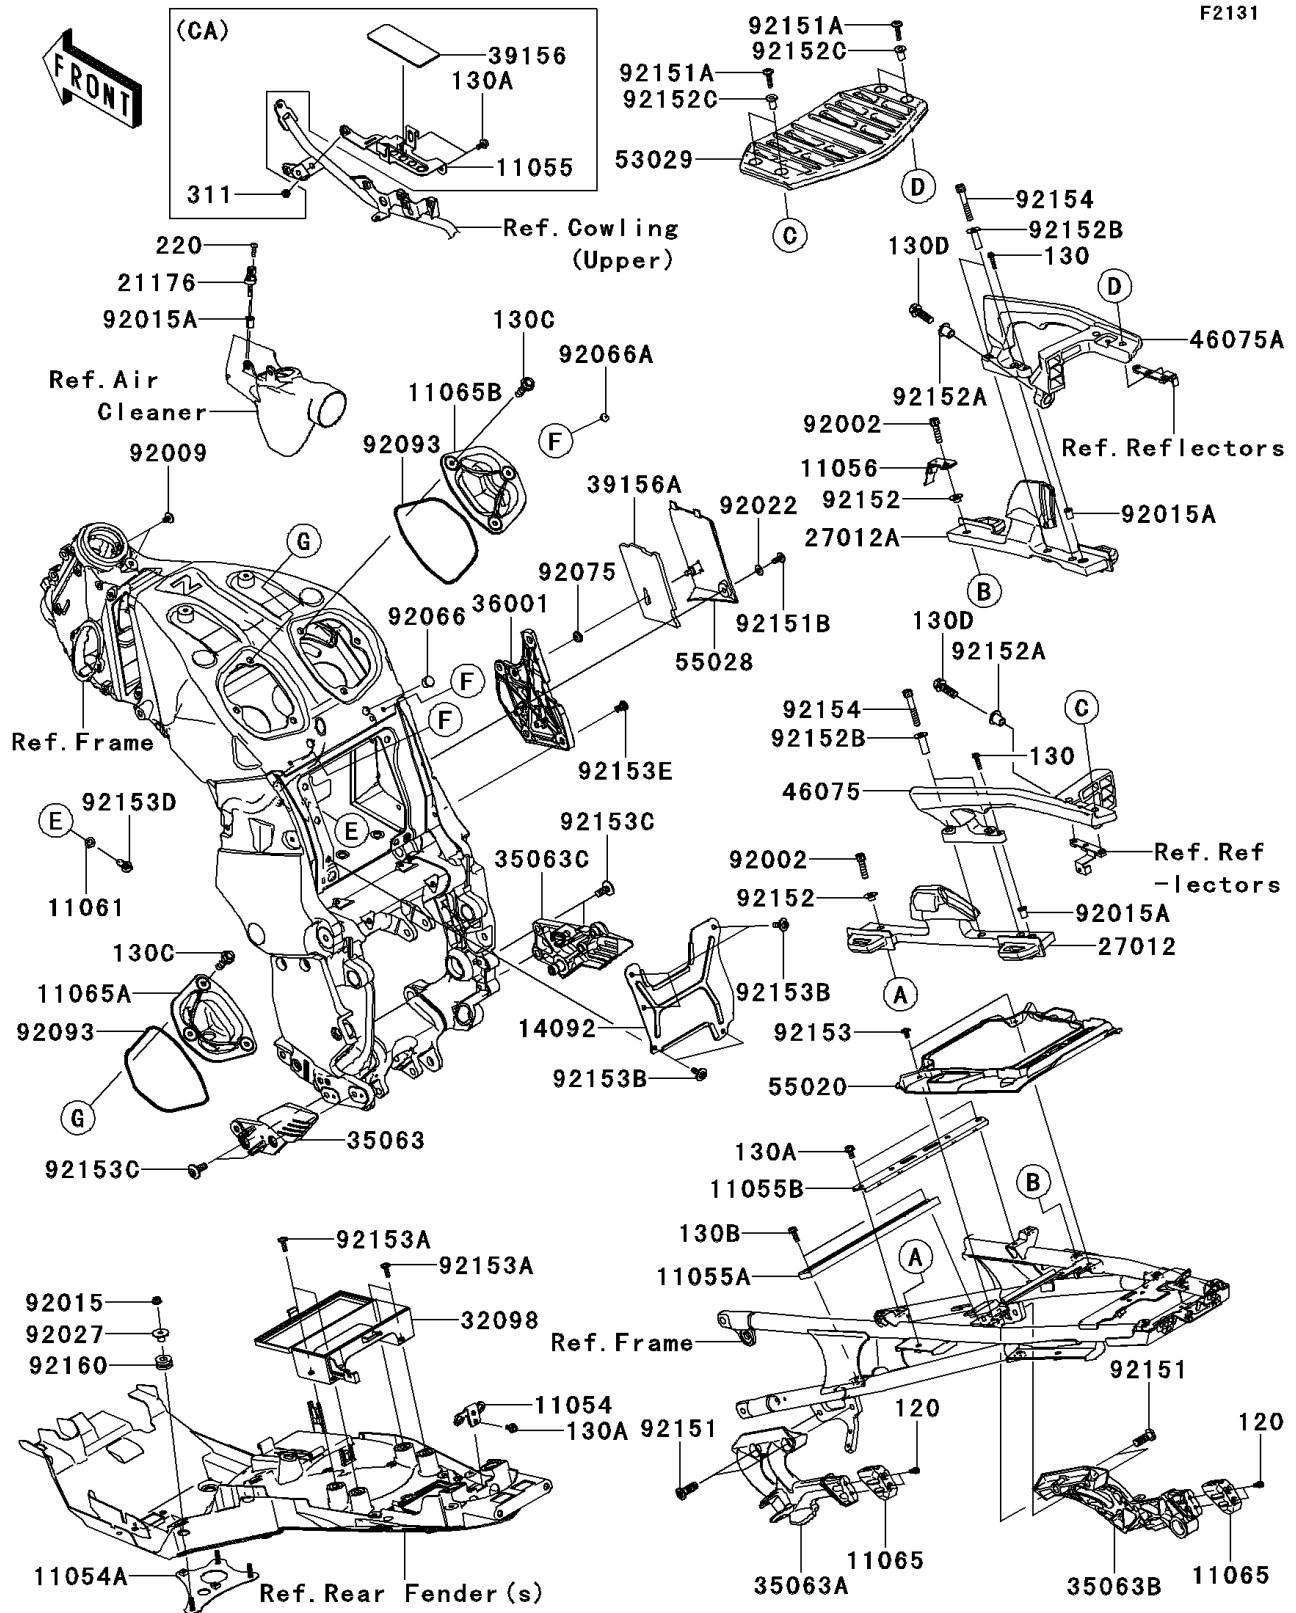

2010 Concours™ 14

PARTS DIAGRAM

Frame Fittings