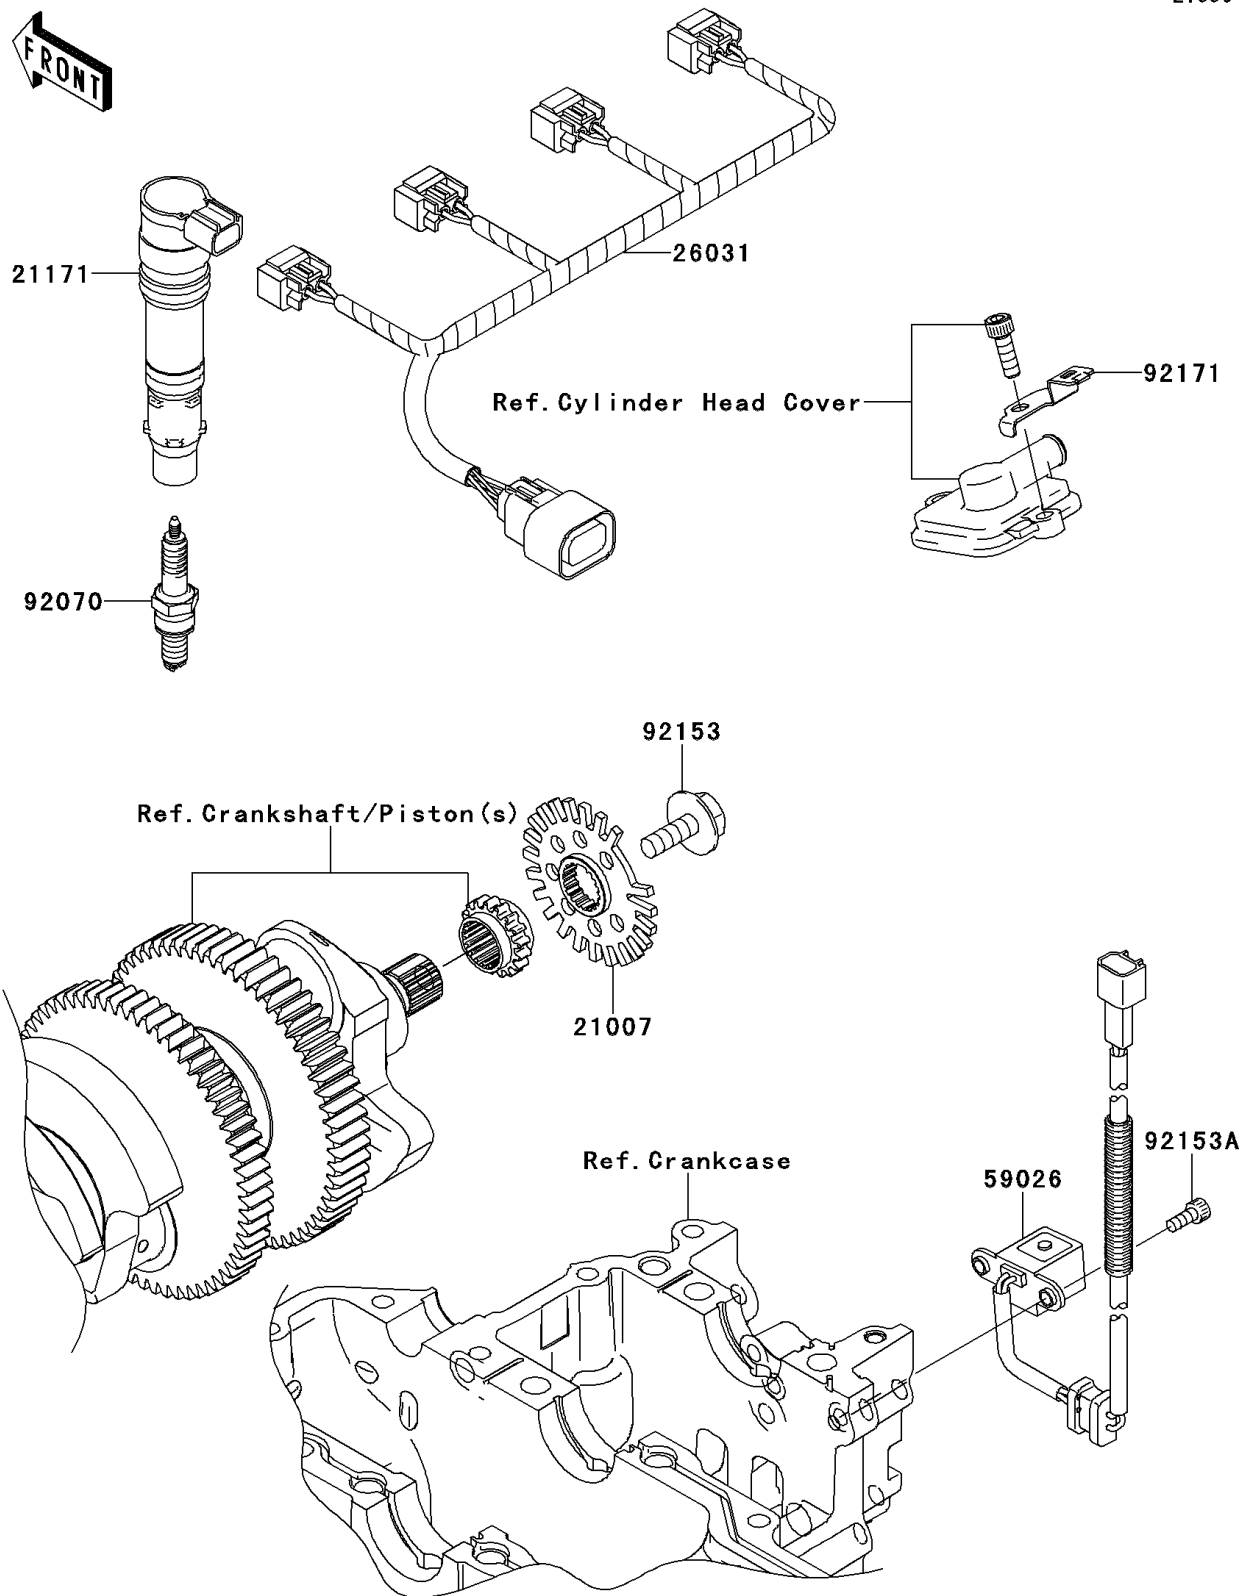

2010 Concours™ 14

PARTS DIAGRAM

Ignition System

Kawasaki

Let the Good Times Roll®

E1830

2010 Concours™ 14

PARTS LIST

Ignition System

ITEM NAME	PART NUMBER	QUANTITY
ROTOR (Ref # 21007)	21007-0066	1
COIL-ASSY-IGNITION (Ref # 21171)	21171-0005	4
HARNESS,SUB (Ref # 26031)	26031-0742	1
COIL-PULSING (Ref # 59026)	59026-0028	1
PLUG-SPARK,CR9EIA(NGK) (Ref # 92070)	92070-0014	4
BOLT,FLANGED,8X23 (Ref # 92153)	92153-0549	1
BOLT,SOCKET,5X12 (Ref # 92153A)	92153-1293	2
CLAMP (Ref # 92171)	92171-0524	1