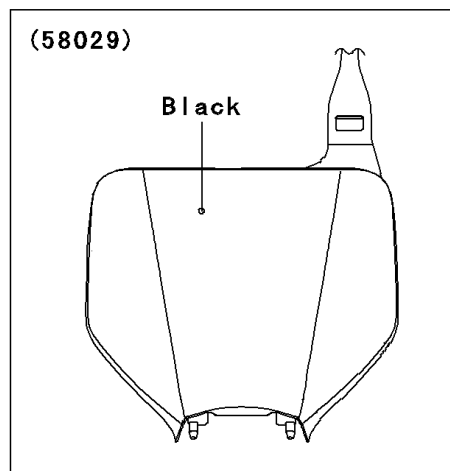

2008 KX™ 250F

PARTS DIAGRAM

Accessory

Kawasaki

Let the Good Times Roll®

F2910

W0D

2008 KX™ 250F

PARTS LIST

Accessory

ITEM NAME

PART NUMBER

QUANTITY
