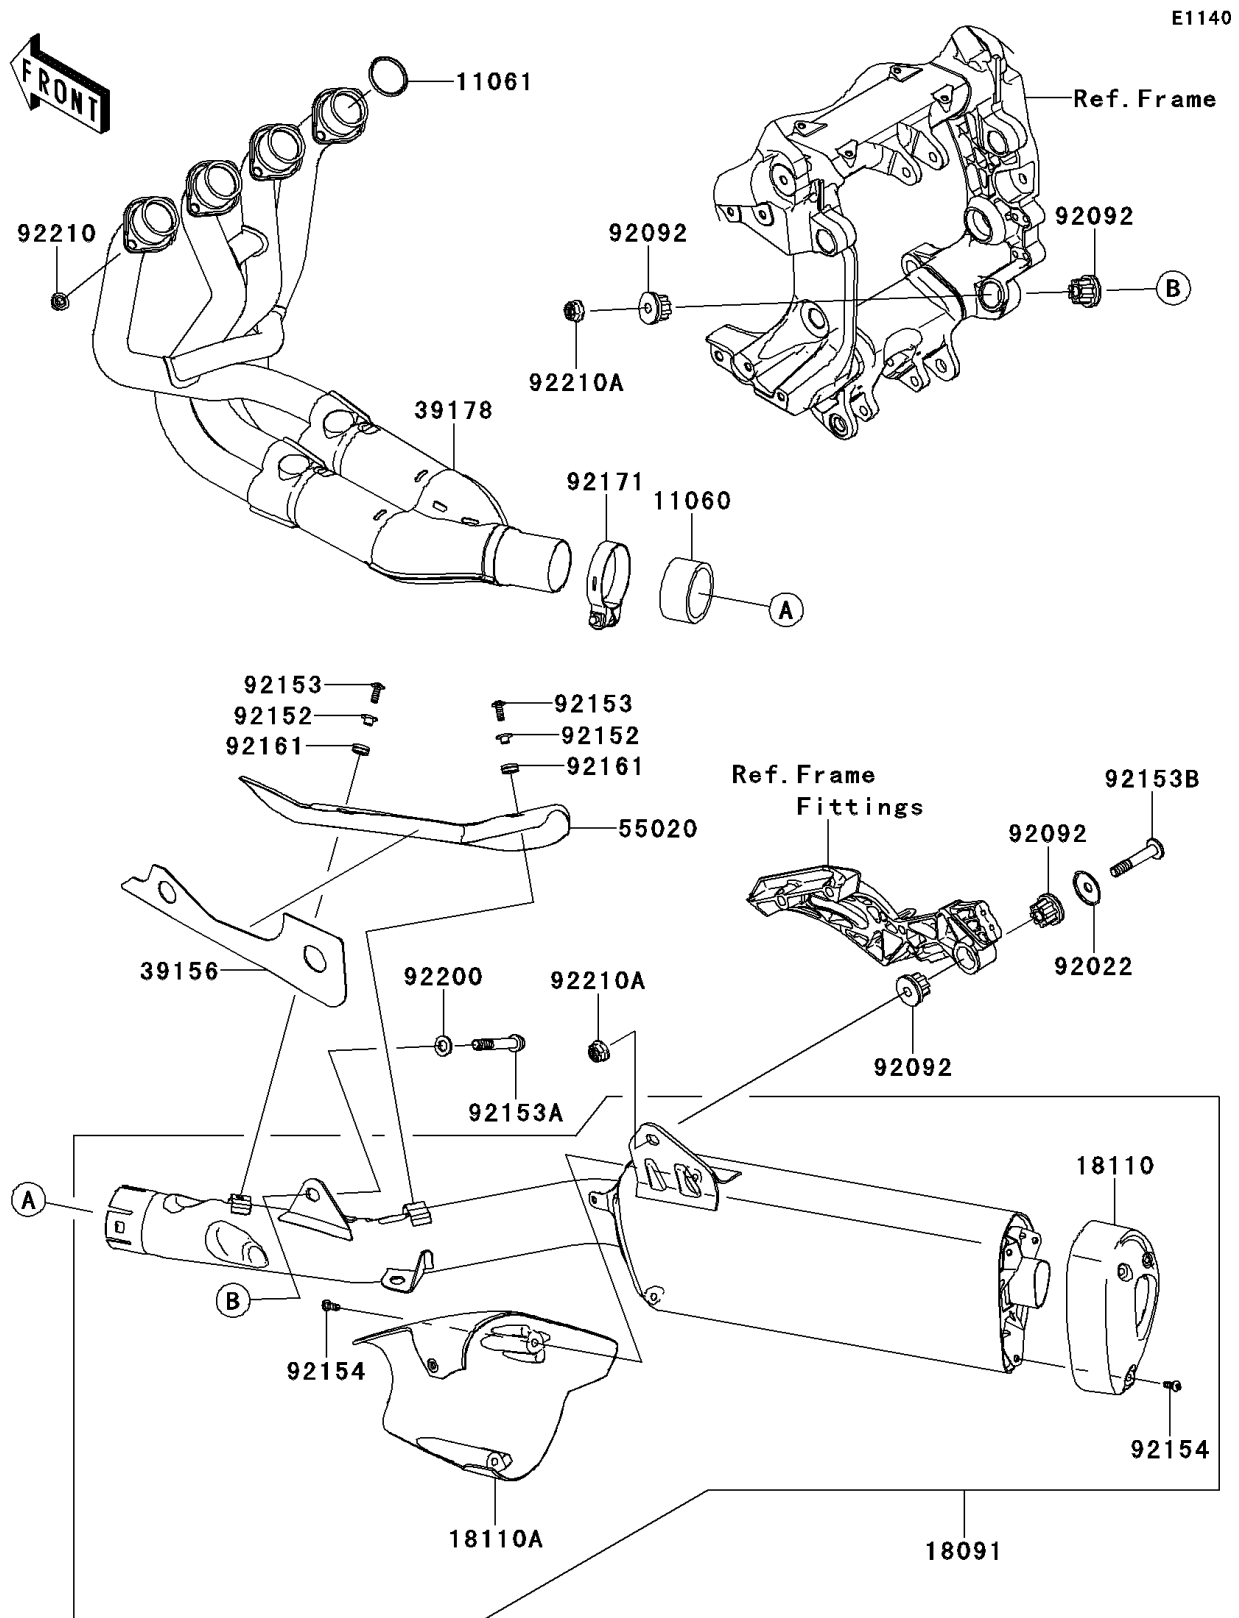

2010 Concoours™ 14

PARTS DIAGRAM

Muffler(s)

2010 Concours™ 14

PARTS LIST

Muffler(s)

ITEM NAME	PART NUMBER	QUANTITY
GASKET,MUFFLER CONNECTING (Ref # 11060)	11060-1376	1
GASKET,EX PIPE (Ref # 11061)	11061-0027	4
BODY-COMP-MUFFLER (Ref # 18091)	18091-0616	1
BODY END-MUFFLER,RR (Ref # 18110)	18110-0111	1
BODY END-MUFFLER,FR (Ref # 18110A)	18110-0112	1
PAD (Ref # 39156)	39156-0604	1
MANIFOLD-COMP-EXHAUST (Ref # 39178)	39178-0140	1
GUARD (Ref # 55020)	55020-0529	1
WASHER (Ref # 92022)	92022-289	1
BUSHING-RUBBER,MUFFLER (Ref # 92092)	92092-1087	4
COLLAR (Ref # 92152)	92152-0286	2
BOLT,SOCKET,6X16 (Ref # 92153)	92153-0817	2
BOLT,SOCKET,10X60 (Ref # 92153A)	92153-1837	1
BOLT,SOCKET,10X58 (Ref # 92153B)	92153-1930	1
BOLT (Ref # 92154)	92154-0298	6
DAMPER (Ref # 92161)	92161-0306	2
CLAMP,64.5MM (Ref # 92171)	92171-0683	1
WASHER,10.7X20X2.5 (Ref # 92200)	92200-0393	1
NUT,8MM (Ref # 92210)	92210-0121	8
NUT,10X1.25 (Ref # 92210A)	92210-0316	2