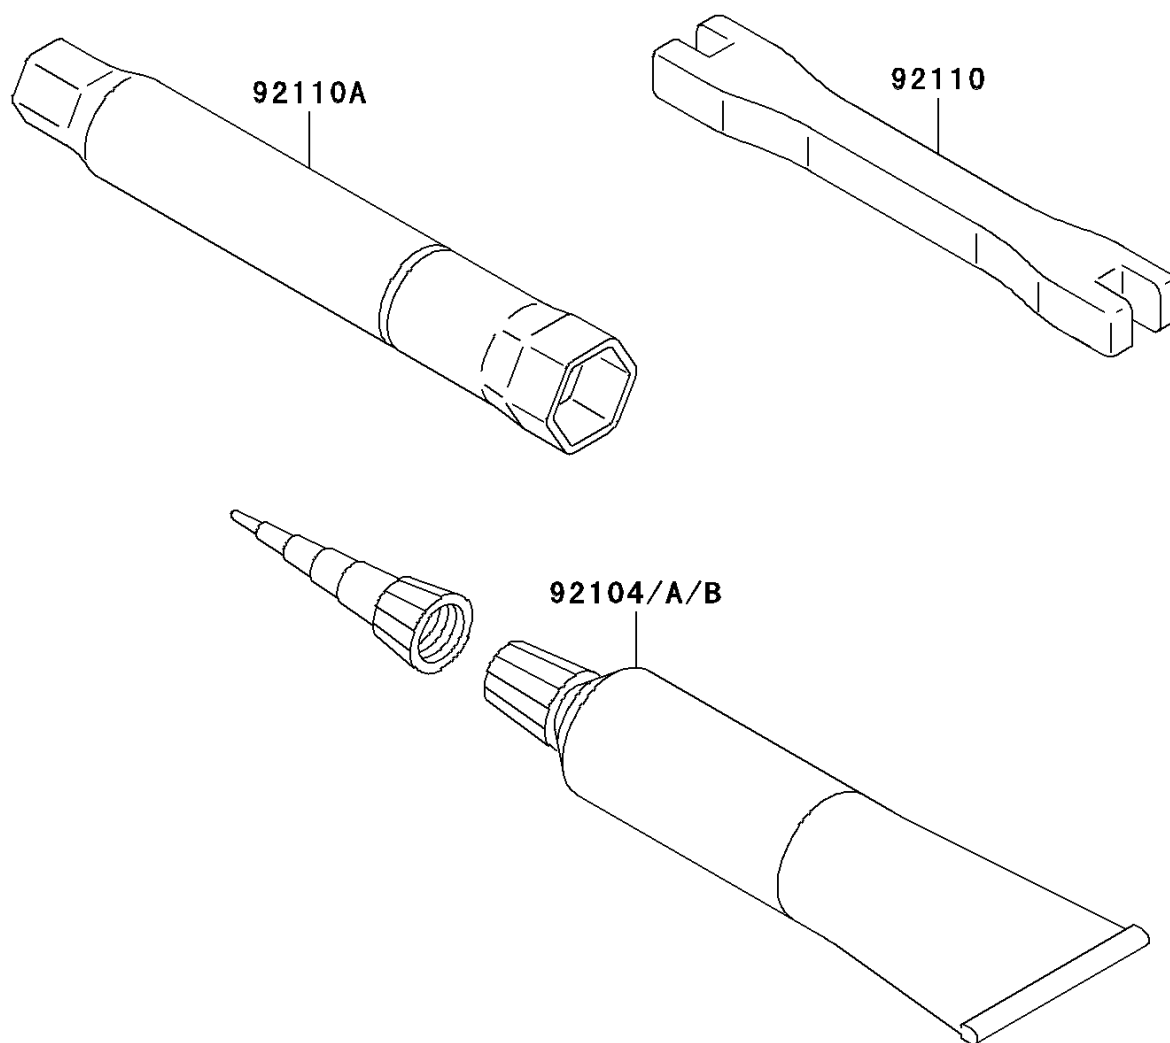

2008 KX™ 250F

PARTS DIAGRAM

Owner's Tools

F2810