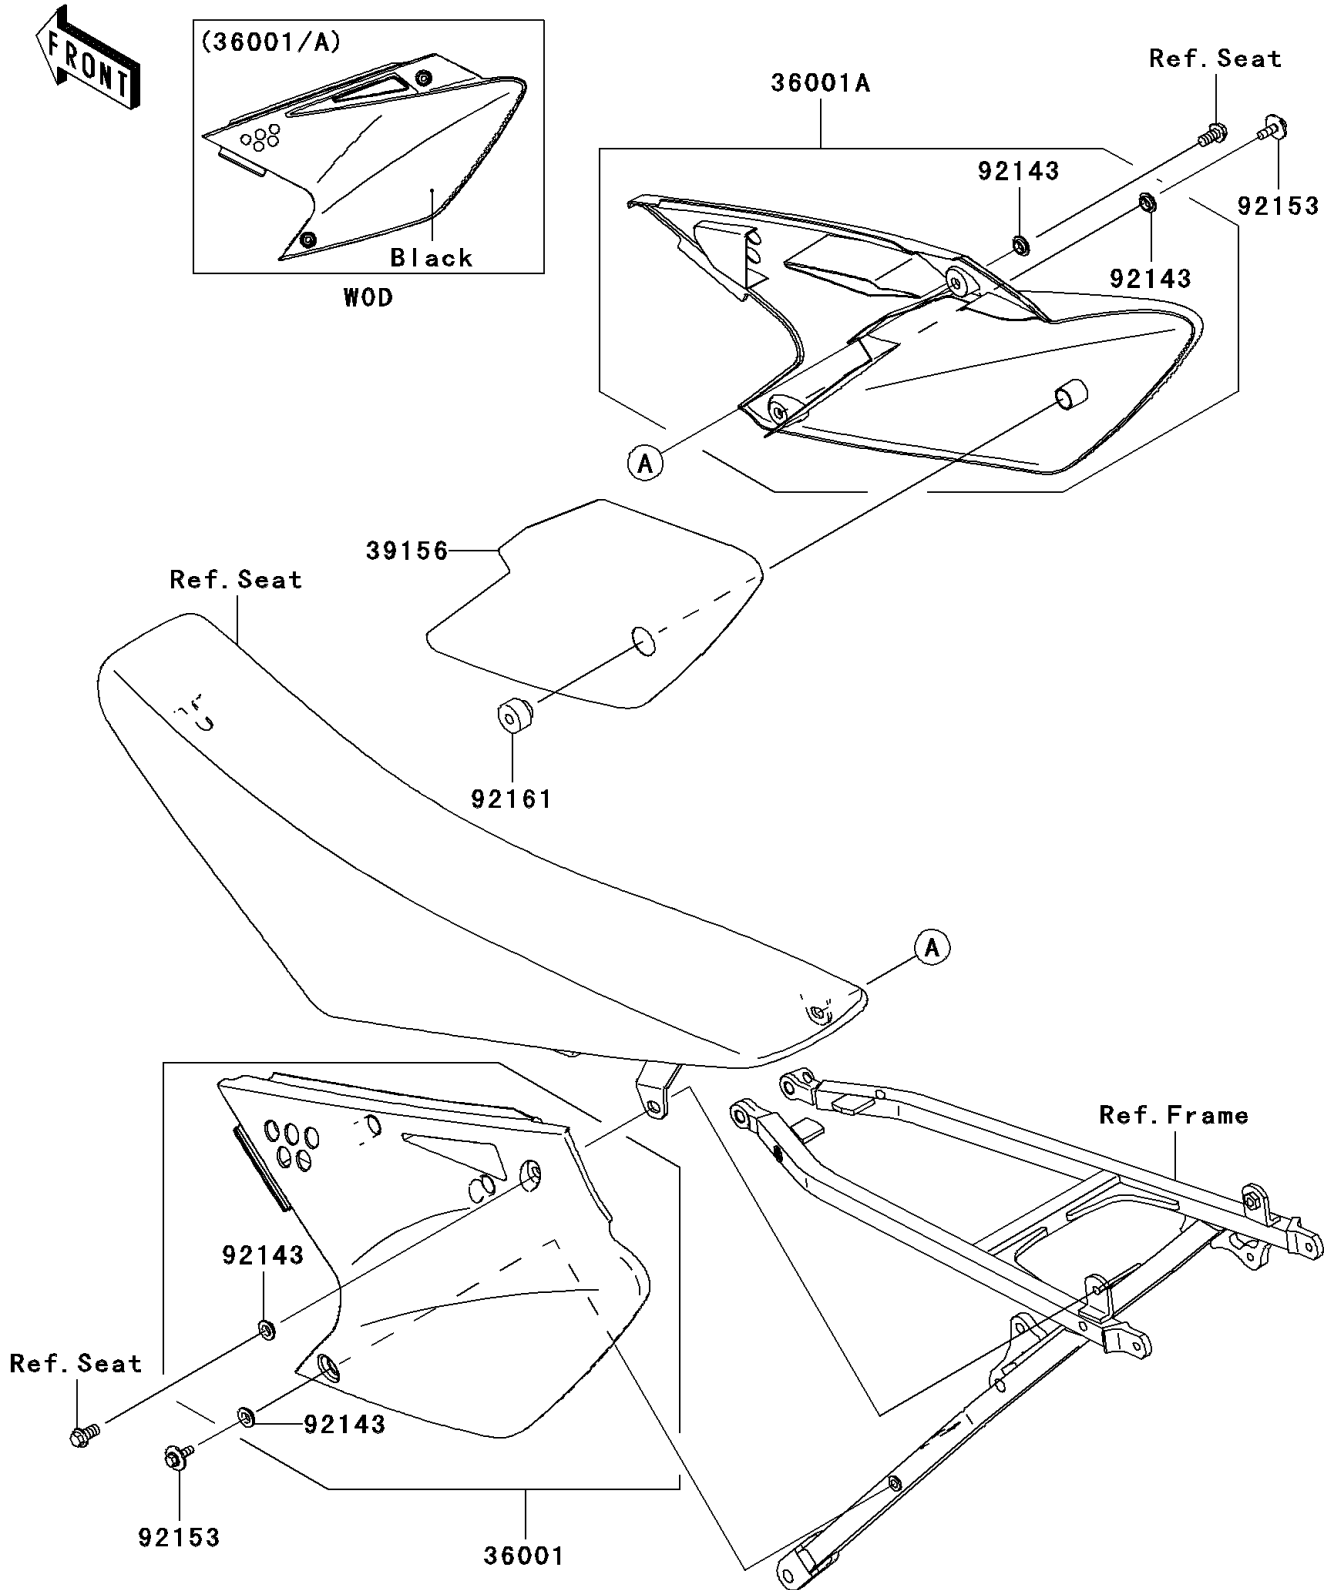

2008 KX™ 250F

PARTS DIAGRAM

Side Covers

F2611

2008 KX™ 250F

PARTS LIST

Side Covers

Kawasaki

Let the Good Times Roll®

ITEM NAME

PART NUMBER

QUANTITY
