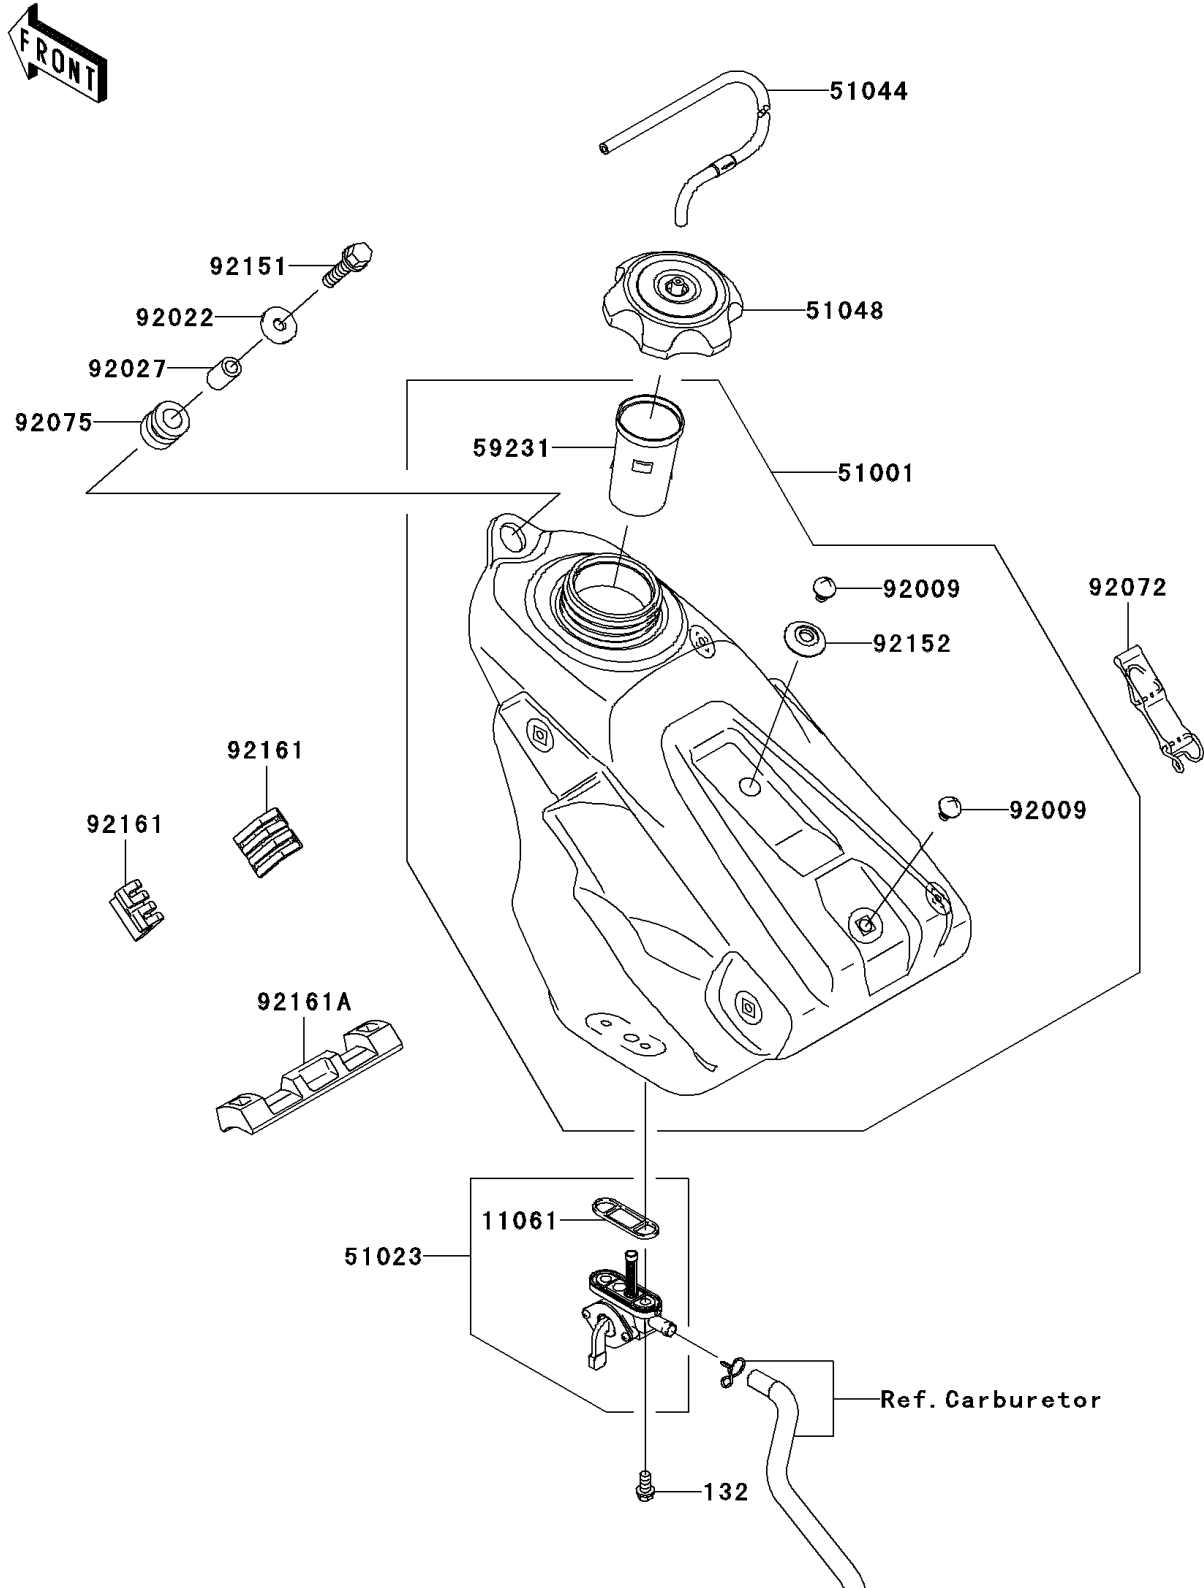

2008 KX™ 250F

PARTS DIAGRAM

Fuel Tank

F2410

2008 KX™ 250F

PARTS LIST

Fuel Tank

Kawasaki

Let the Good Times Roll®

ITEM NAME

PART NUMBER

QUANTITY
