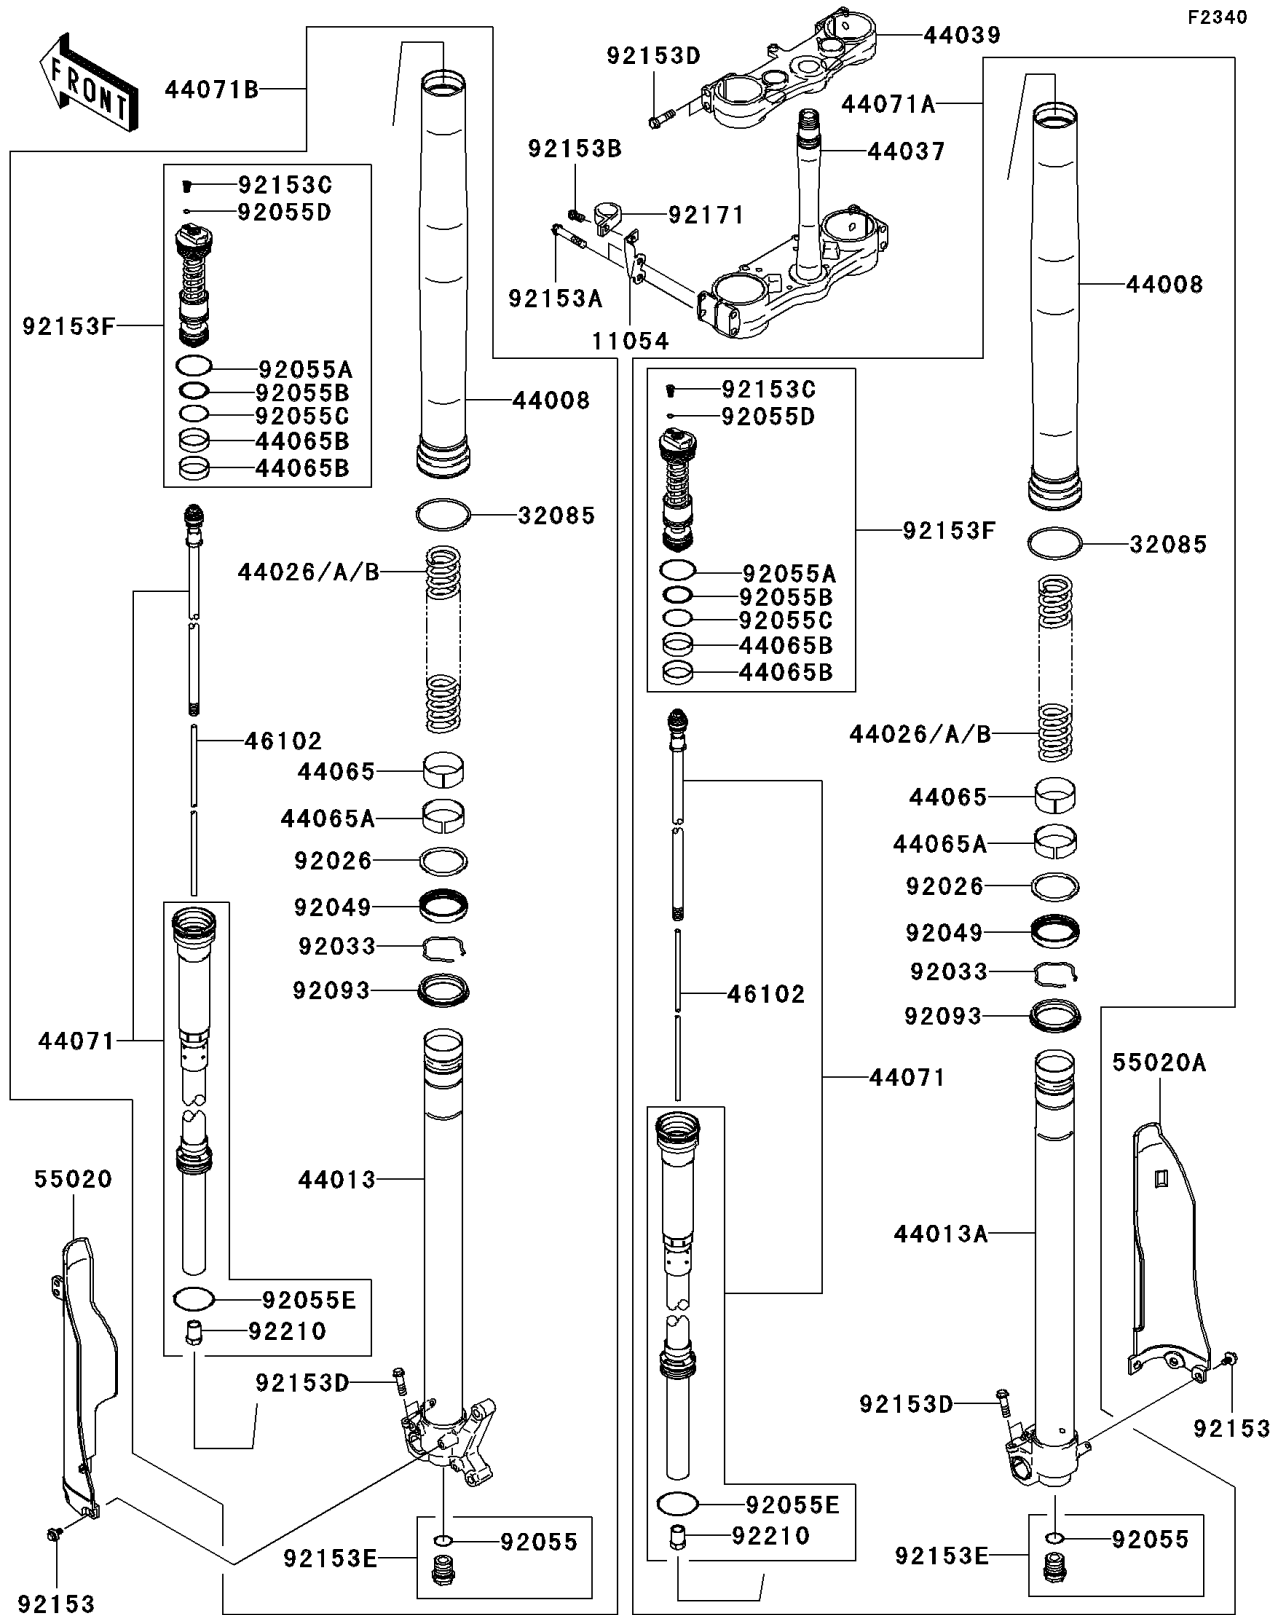

2008 KX™ 250F

PARTS DIAGRAM

Front Fork

2008 KX™ 250F

PARTS LIST

Front Fork

ITEM NAME

PART NUMBER

QUANTITY
