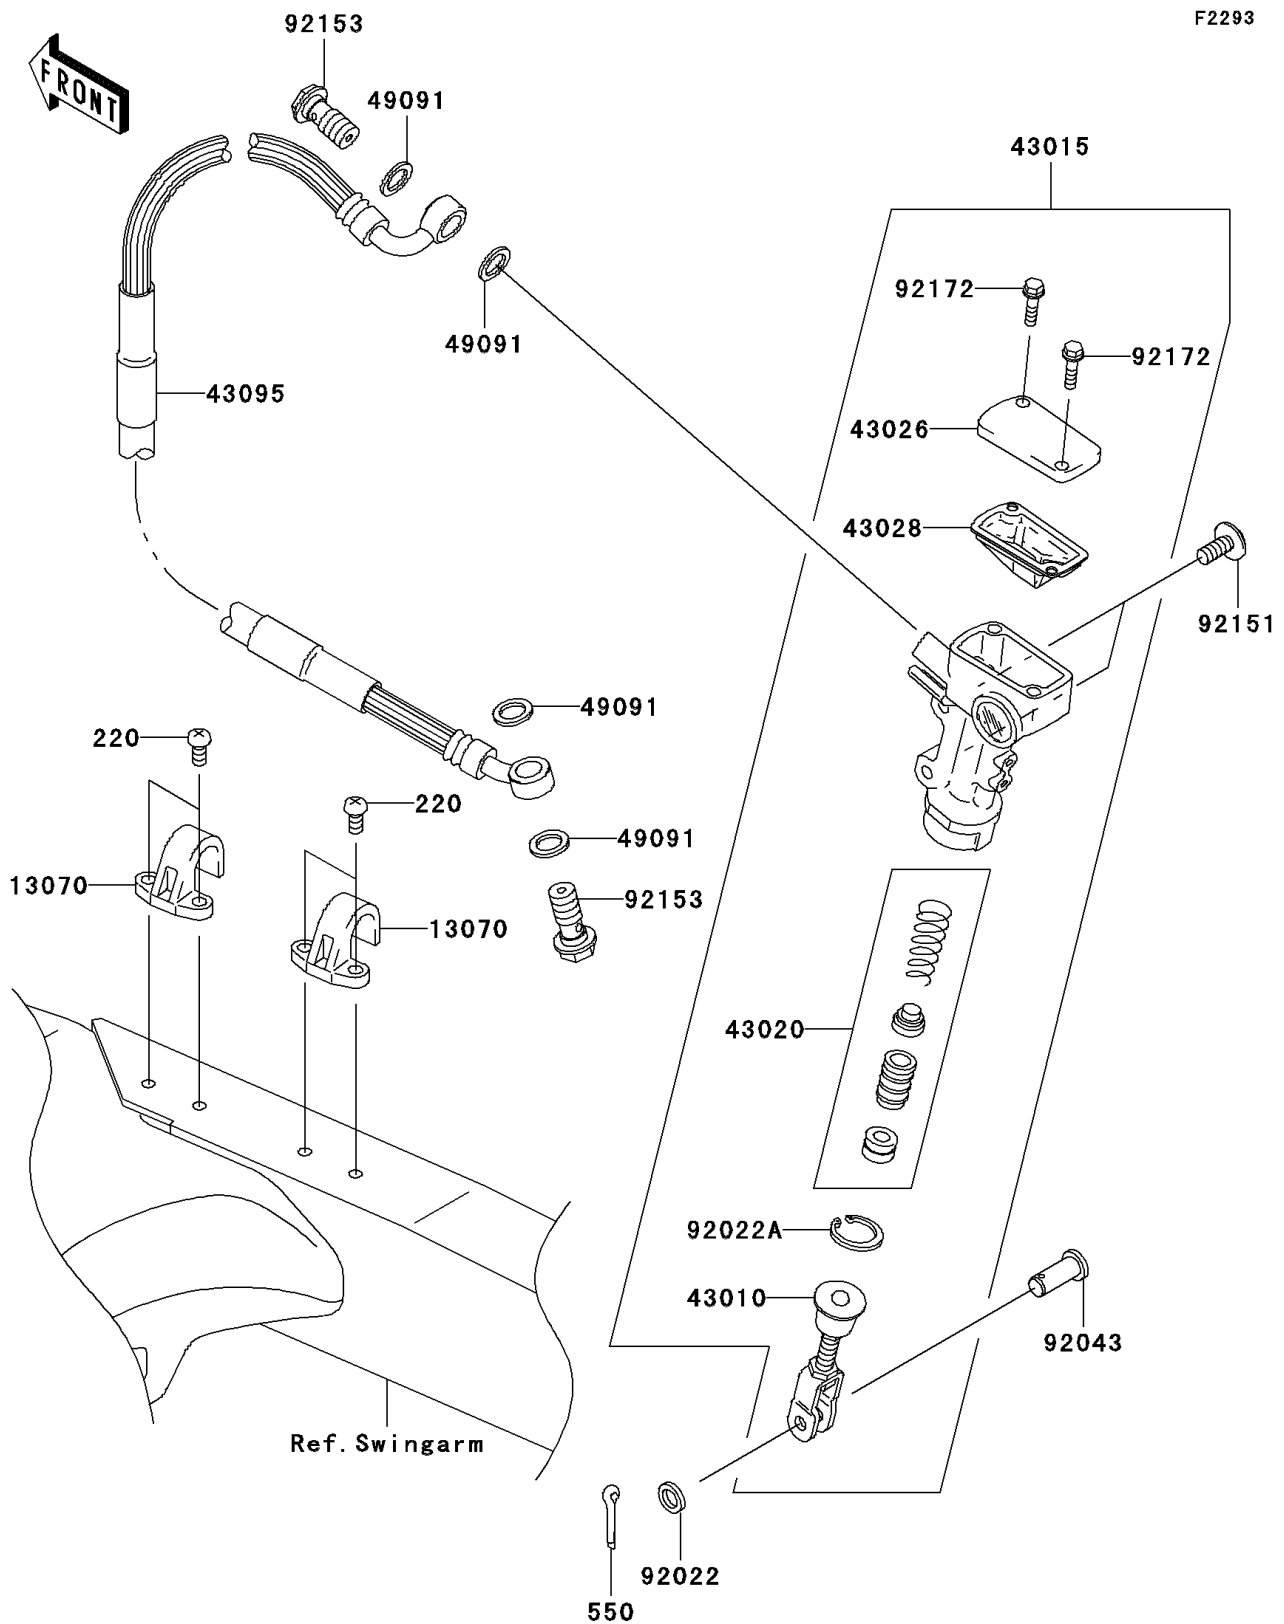

## PARTS DIAGRAM

### Rear Master Cylinder

F2293

## PARTS LIST

### Rear Master Cylinder

**Kawasaki**

Let the Good Times Roll®

**ITEM NAME**

**PART NUMBER**

**QUANTITY**

---