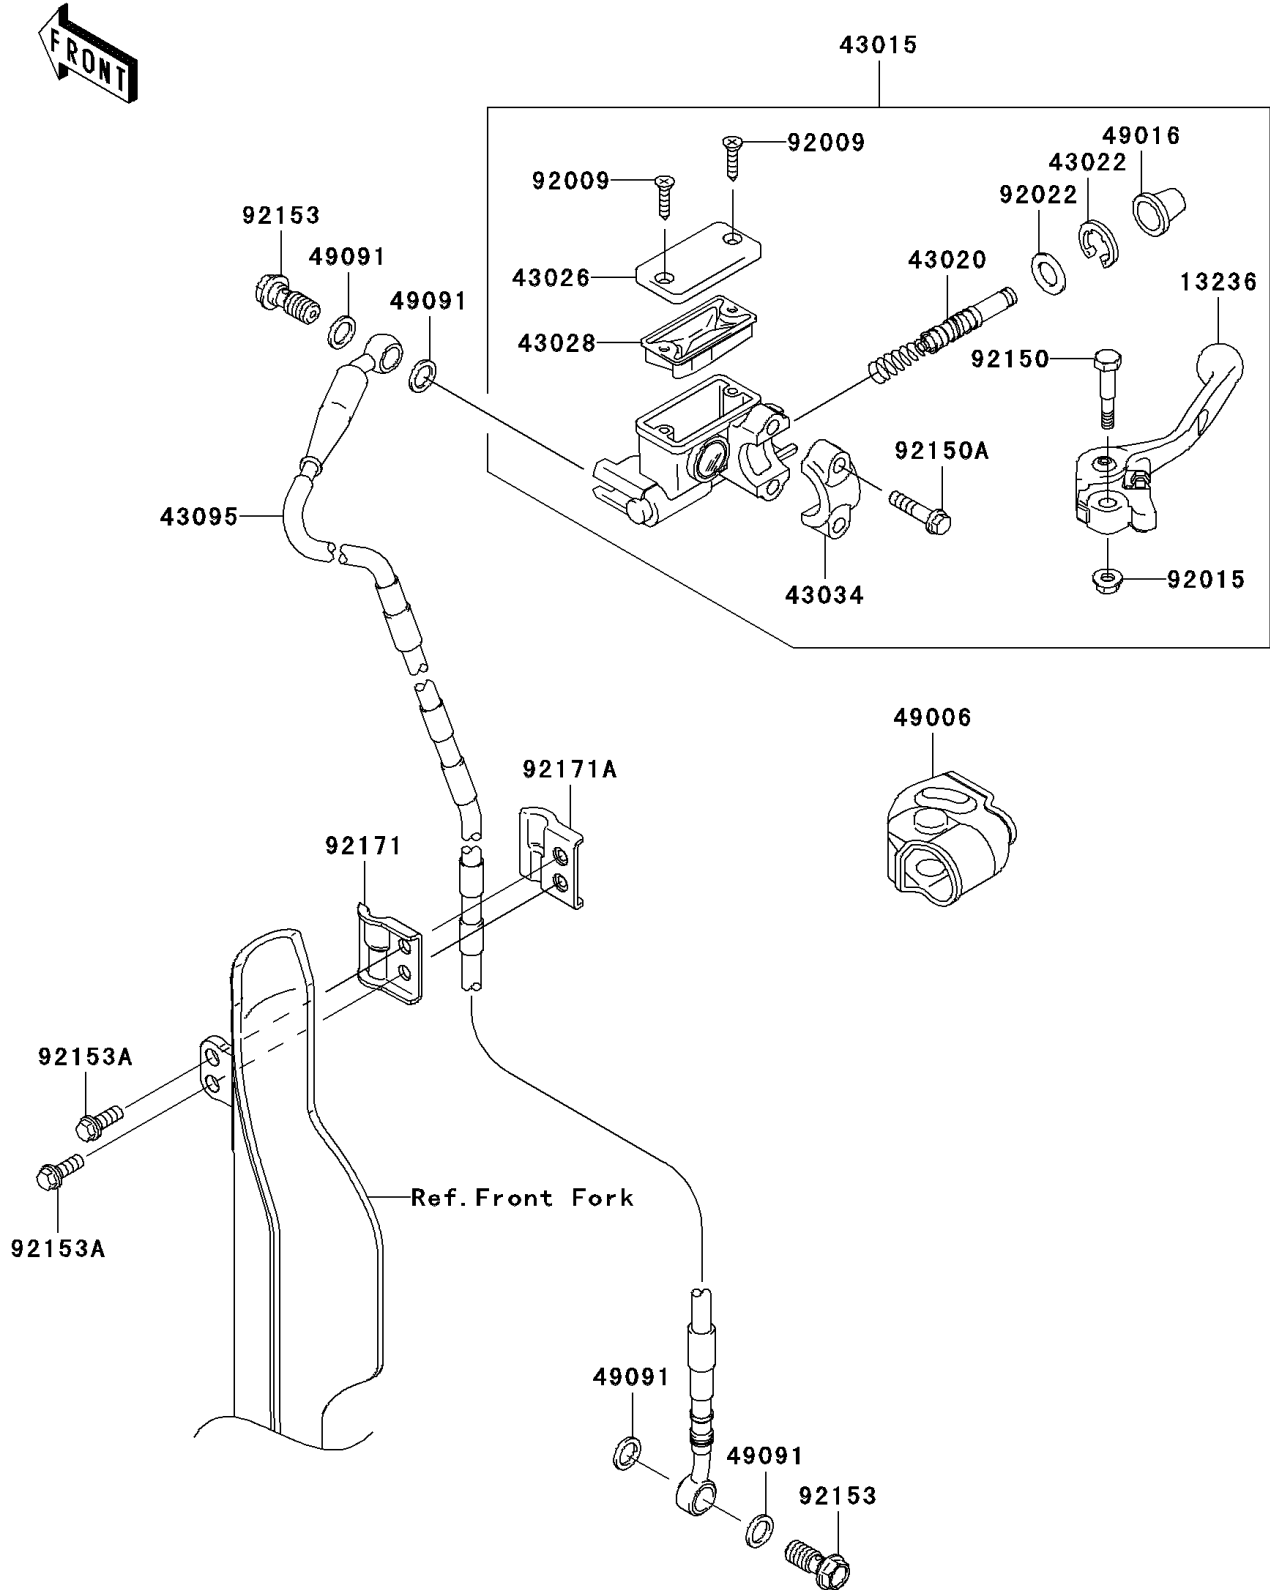

2008 KX™ 250F

PARTS DIAGRAM

Front Master Cylinder

F2291

2008 KX™ 250F

PARTS LIST

Front Master Cylinder

ITEM NAME

PART NUMBER

QUANTITY
