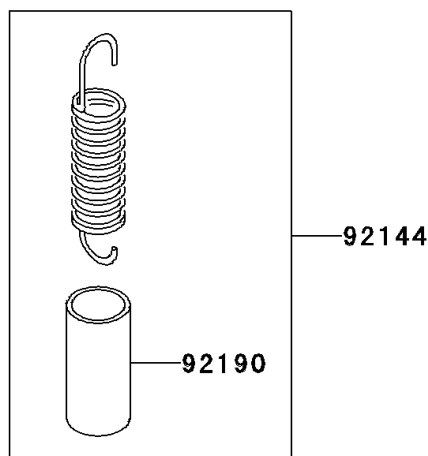

2008 KX™ 250F

PARTS DIAGRAM

Brake Pedal

Kawasaki

Let the Good Times Roll®

F2260

2008 KX™ 250F

PARTS LIST

Brake Pedal

Kawasaki

Let the Good Times Roll®

ITEM NAME

PART NUMBER

QUANTITY
