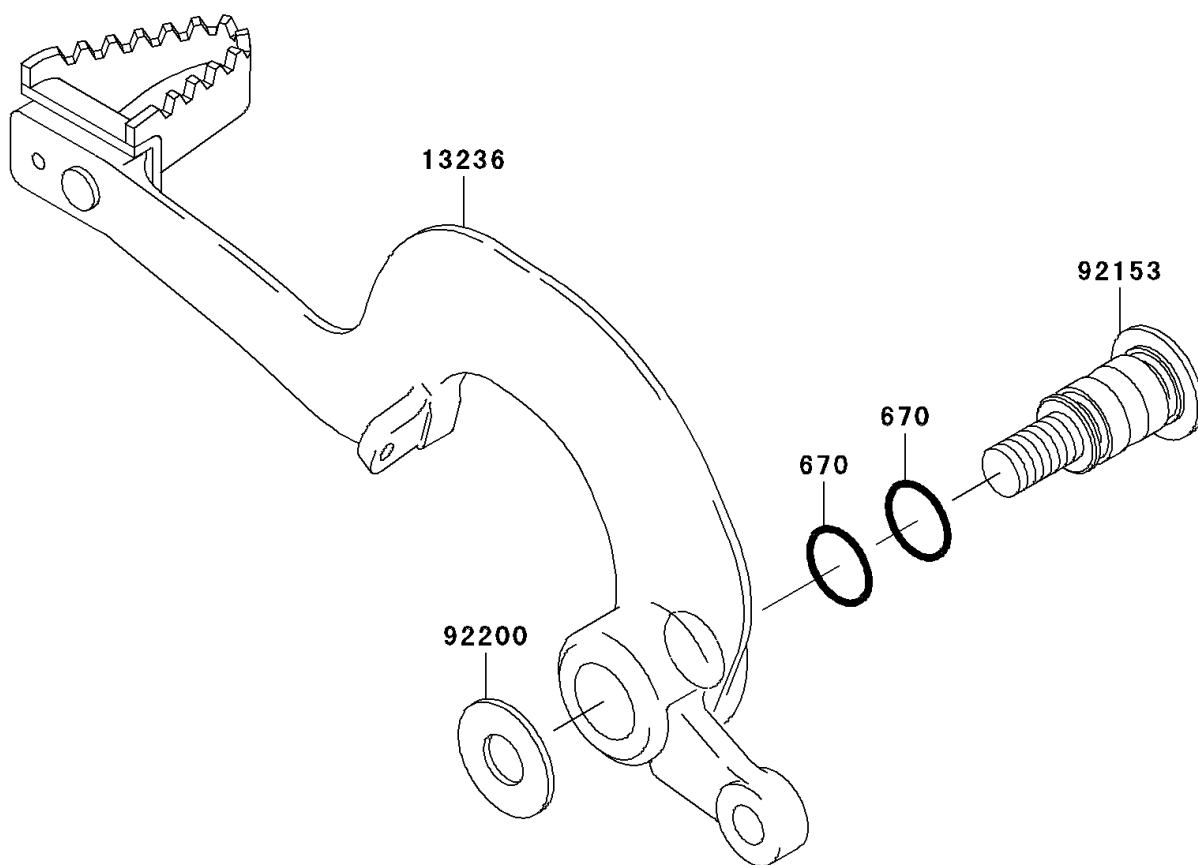

2008 KX™ 250F

PARTS DIAGRAM

Brake Pedal

Kawasaki

Let the Good Times Roll®

F2260

2008 KX™ 250F

PARTS LIST

Brake Pedal

Kawasaki

Let the Good Times Roll®

ITEM NAME

PART NUMBER

QUANTITY
