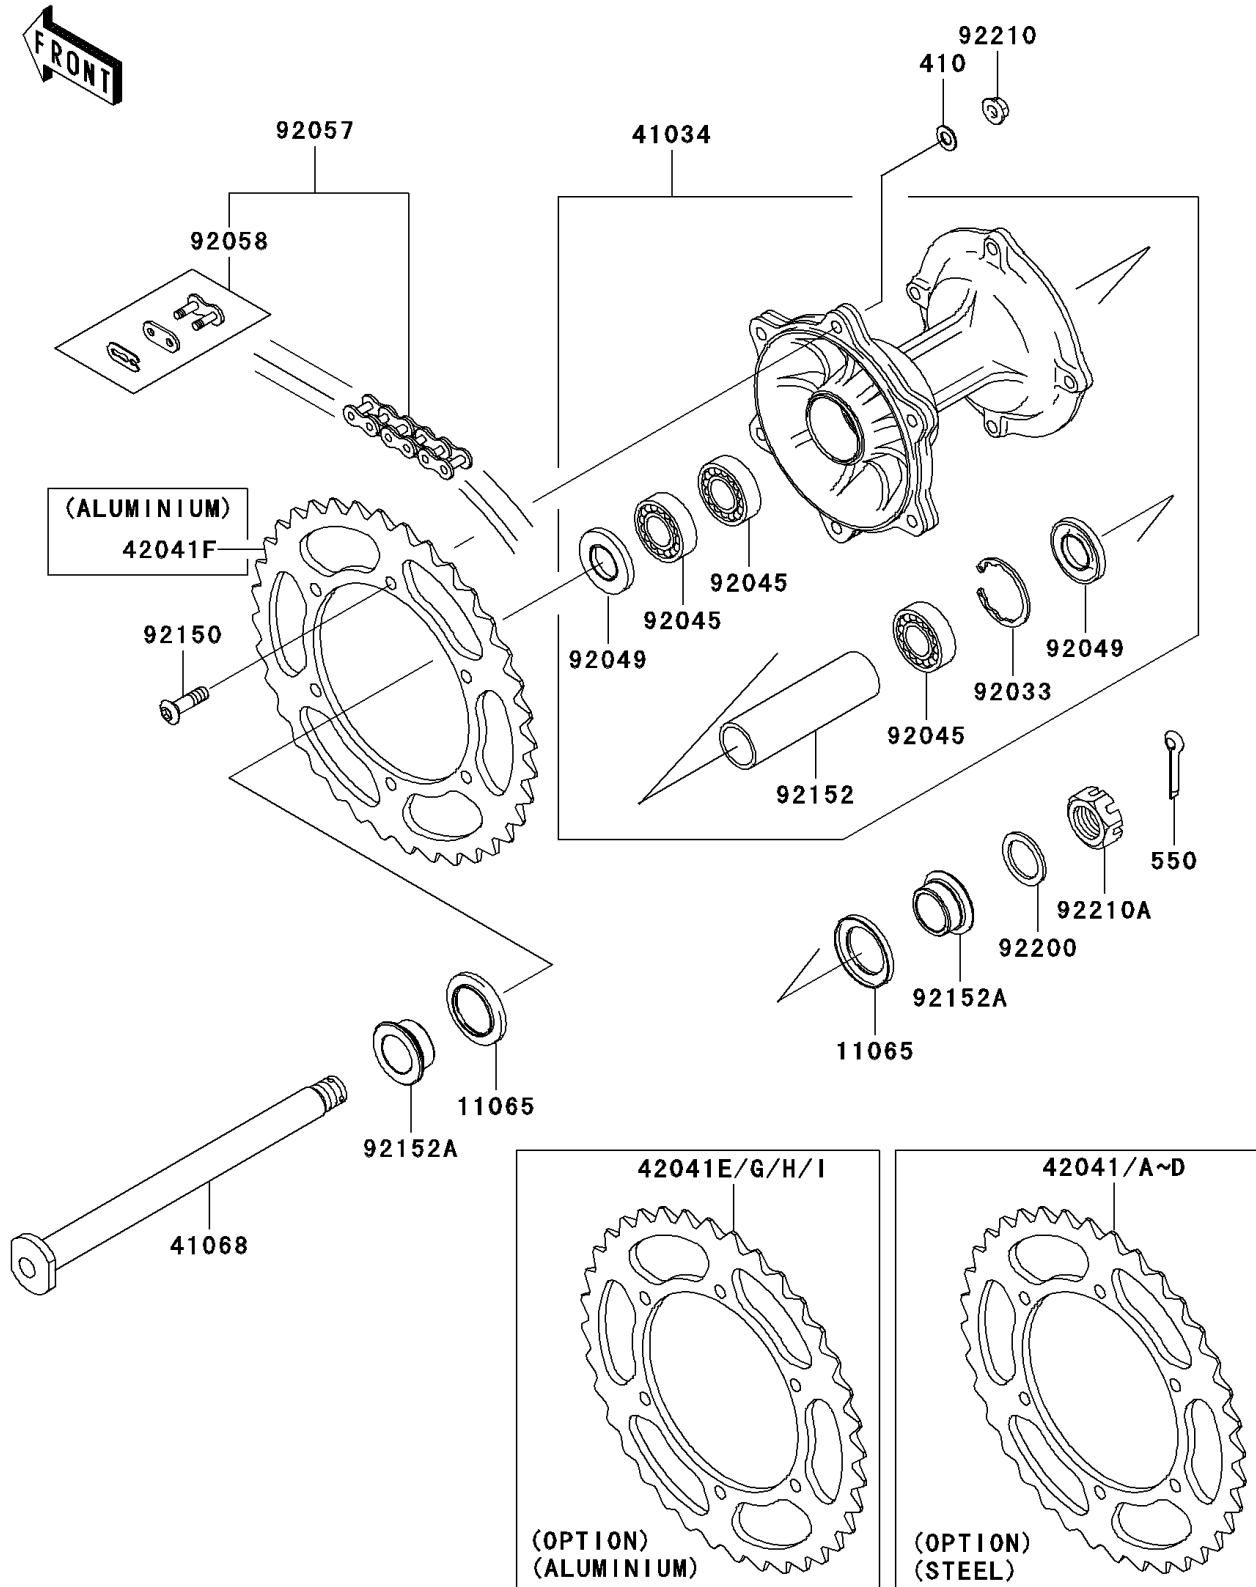

2008 KX™ 250F

PARTS DIAGRAM

Rear Hub

F2240

2008 KX™ 250F

PARTS LIST

Rear Hub

ITEM NAME

PART NUMBER

QUANTITY
