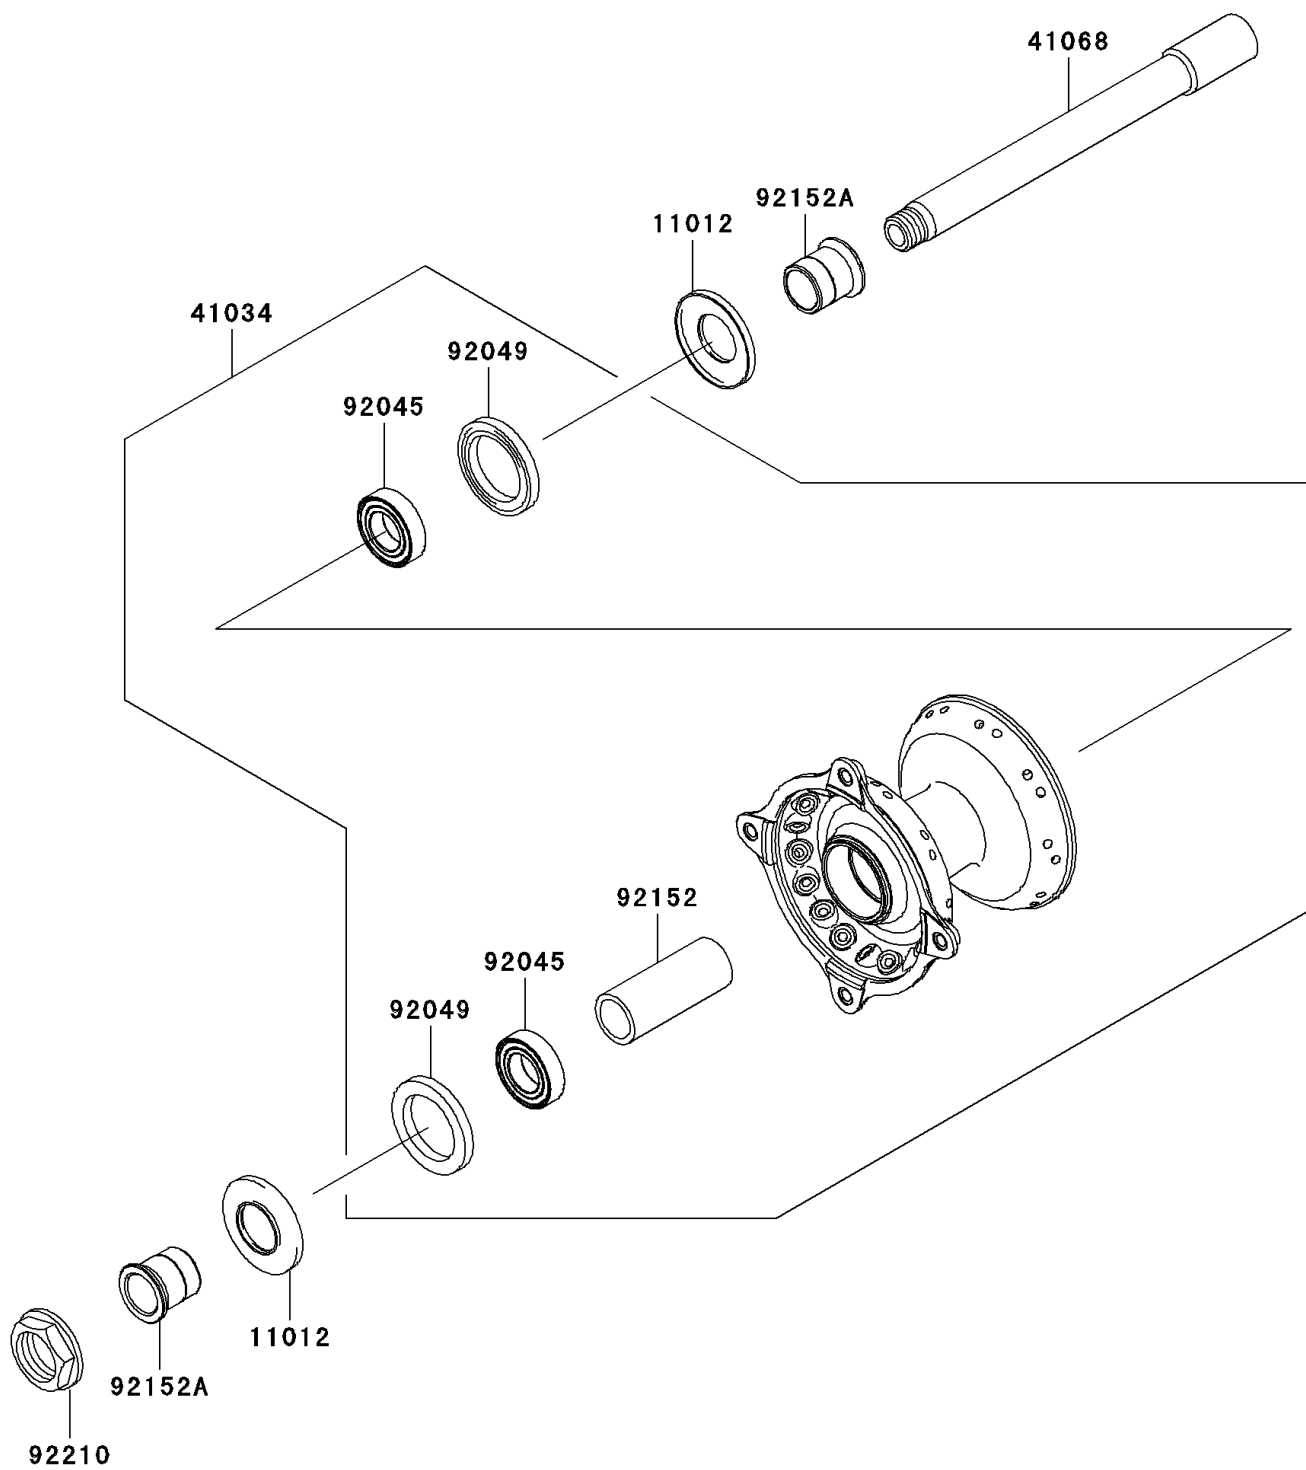

## PARTS DIAGRAM

### Front Hub

**Kawasaki**

Let the Good Times Roll®

F2230

## PARTS LIST

### Front Hub

**ITEM NAME**

**PART NUMBER**

**QUANTITY**

---