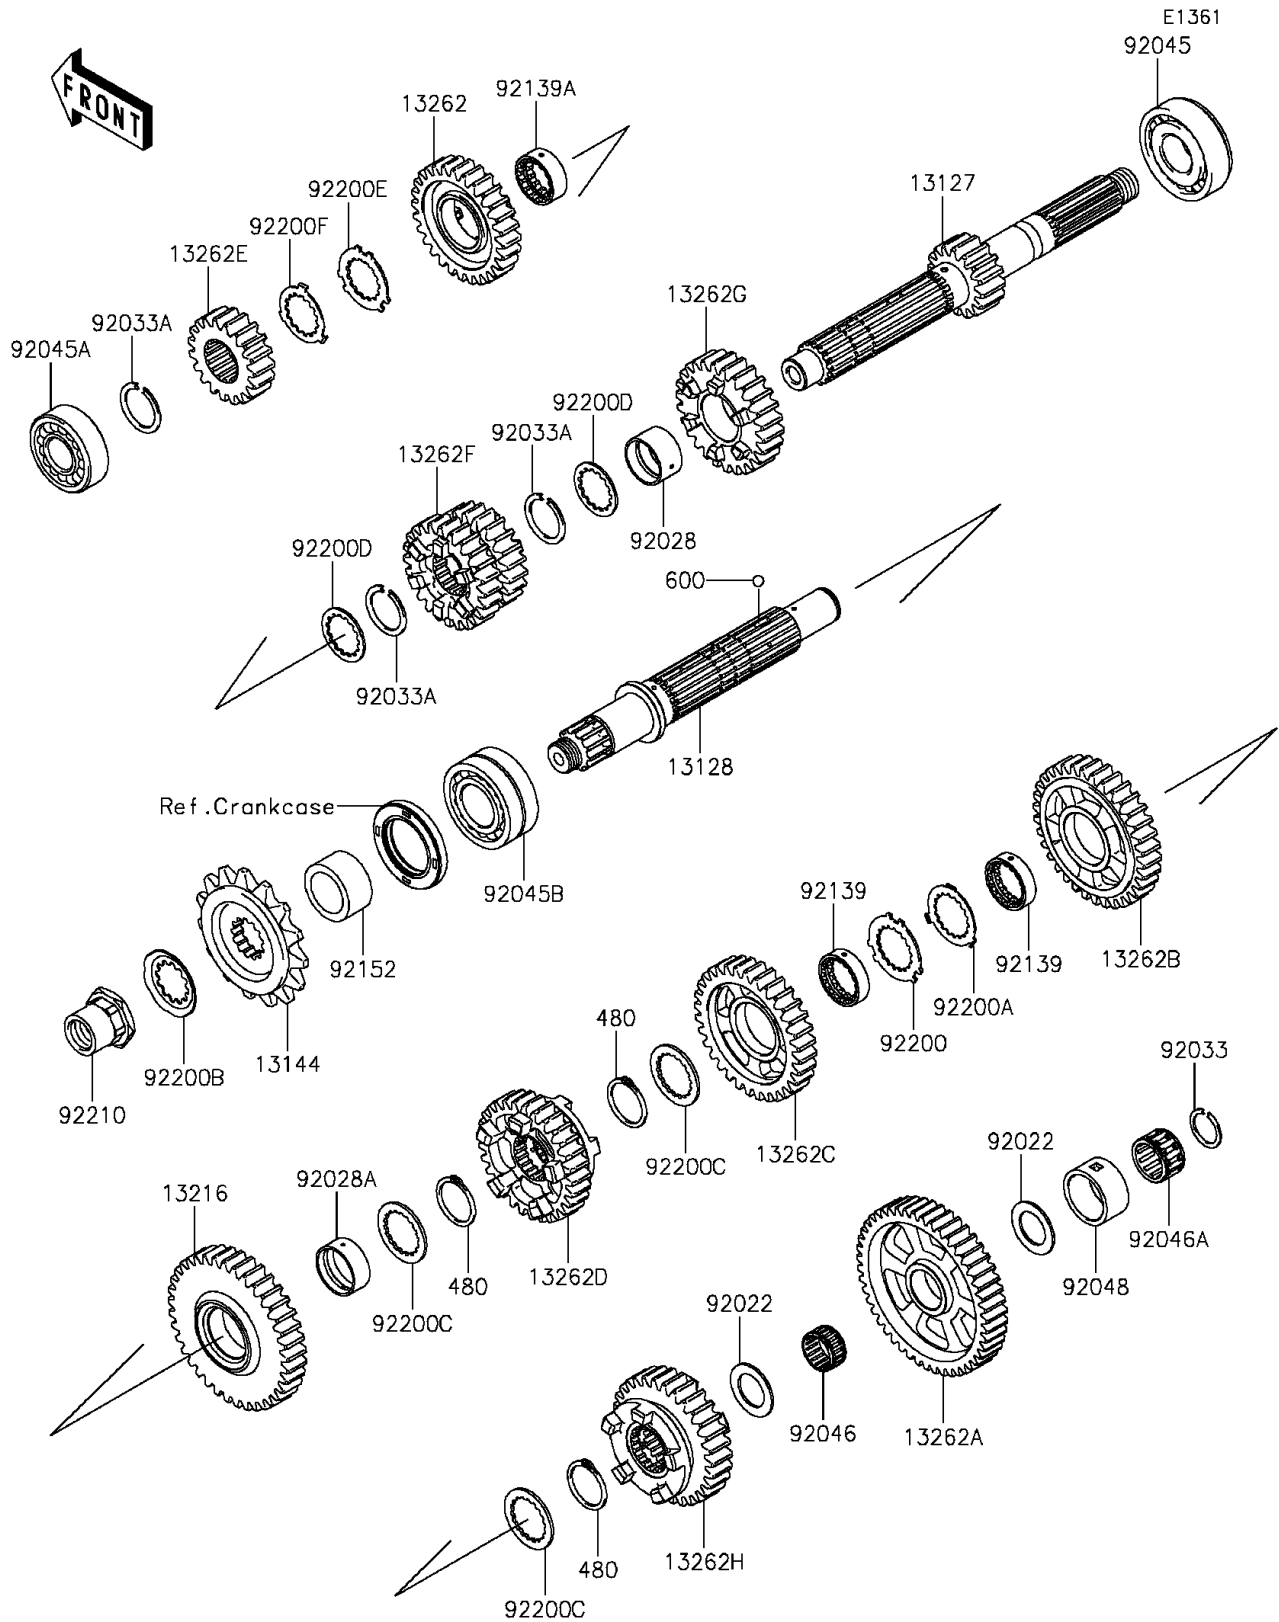

2014 NINJA[®] ZX[™]-14R

PARTS DIAGRAM

Transmission

2014 NINJA® ZX™ -14R

PARTS LIST

Transmission

Kawasaki

Let the Good Times Roll®

ITEM NAME

PART NUMBER

QUANTITY
