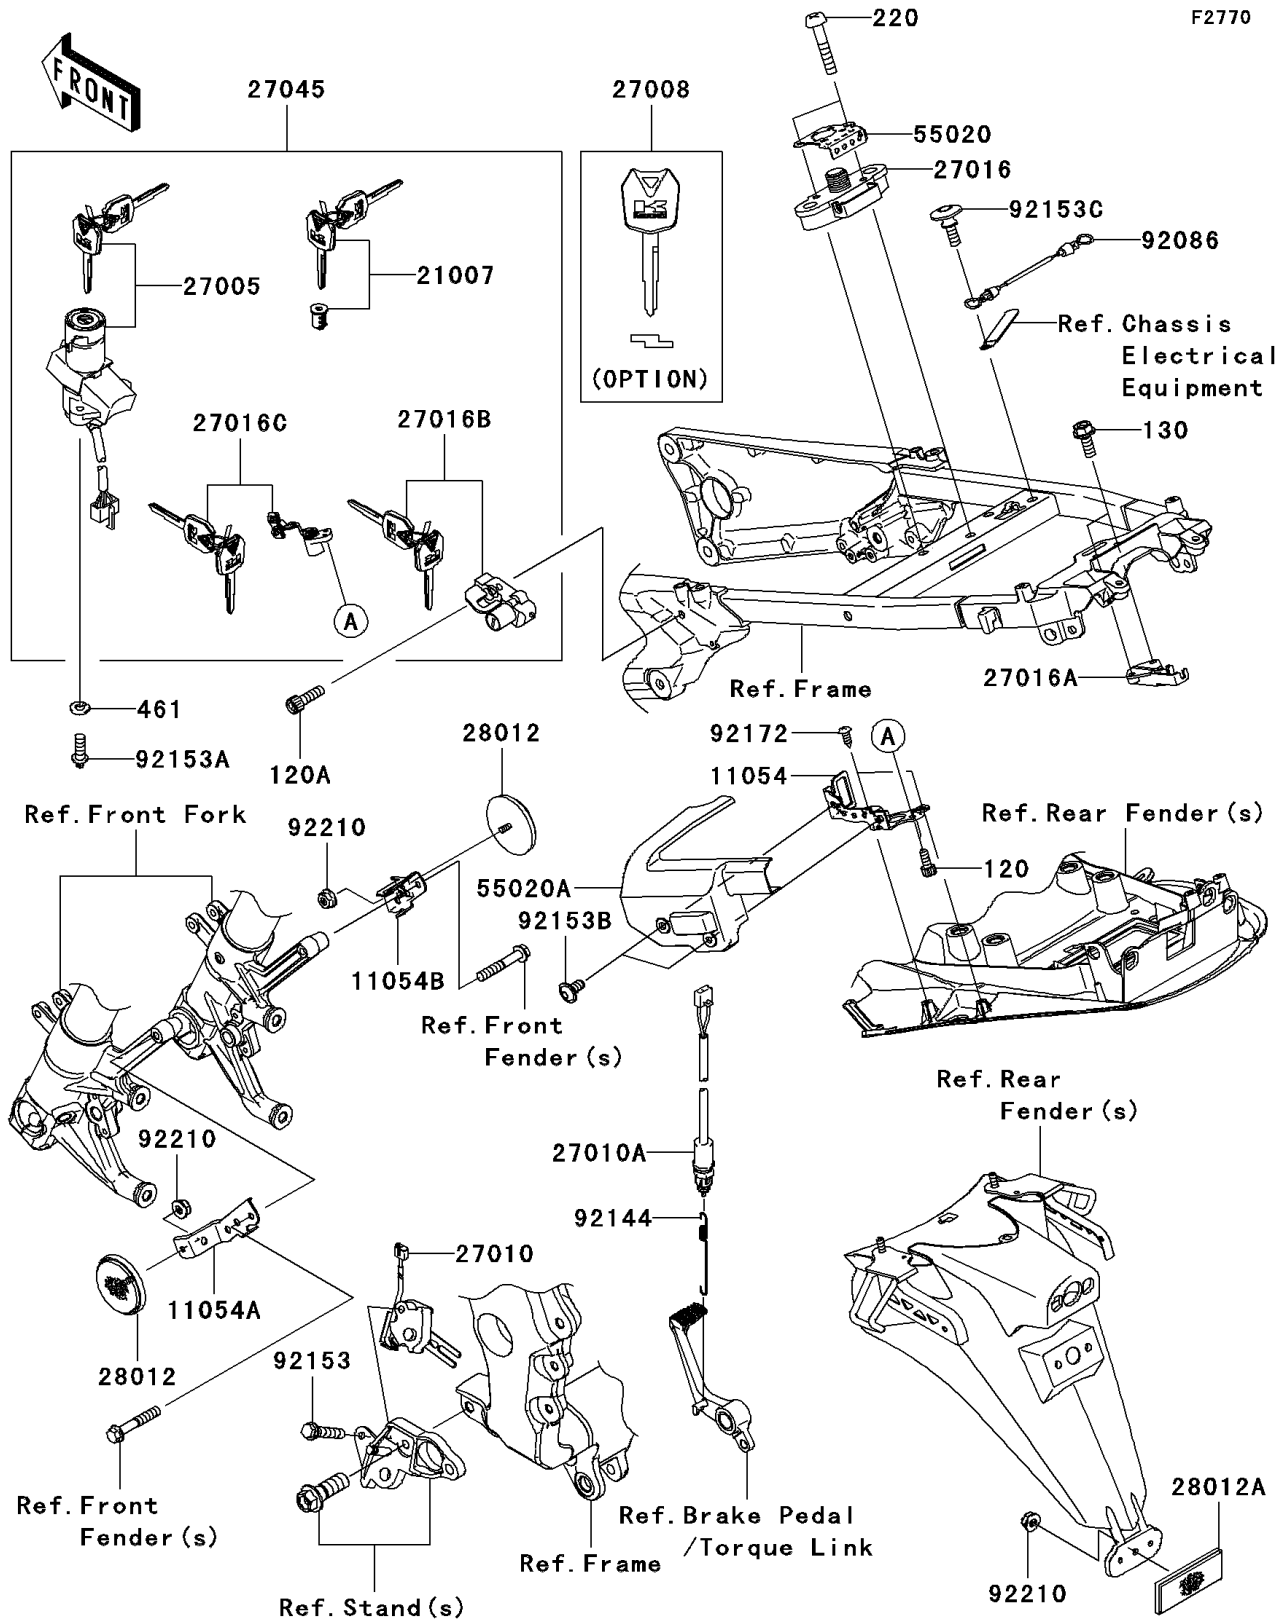

2011 NINJA® ZX™-14

PARTS DIAGRAM

Ignition Switch/Locks/Reflectors

2011 NINJA® ZX™-14

PARTS LIST

Ignition Switch/Locks/Reflectors

ITEM NAME

PART NUMBER

QUANTITY
