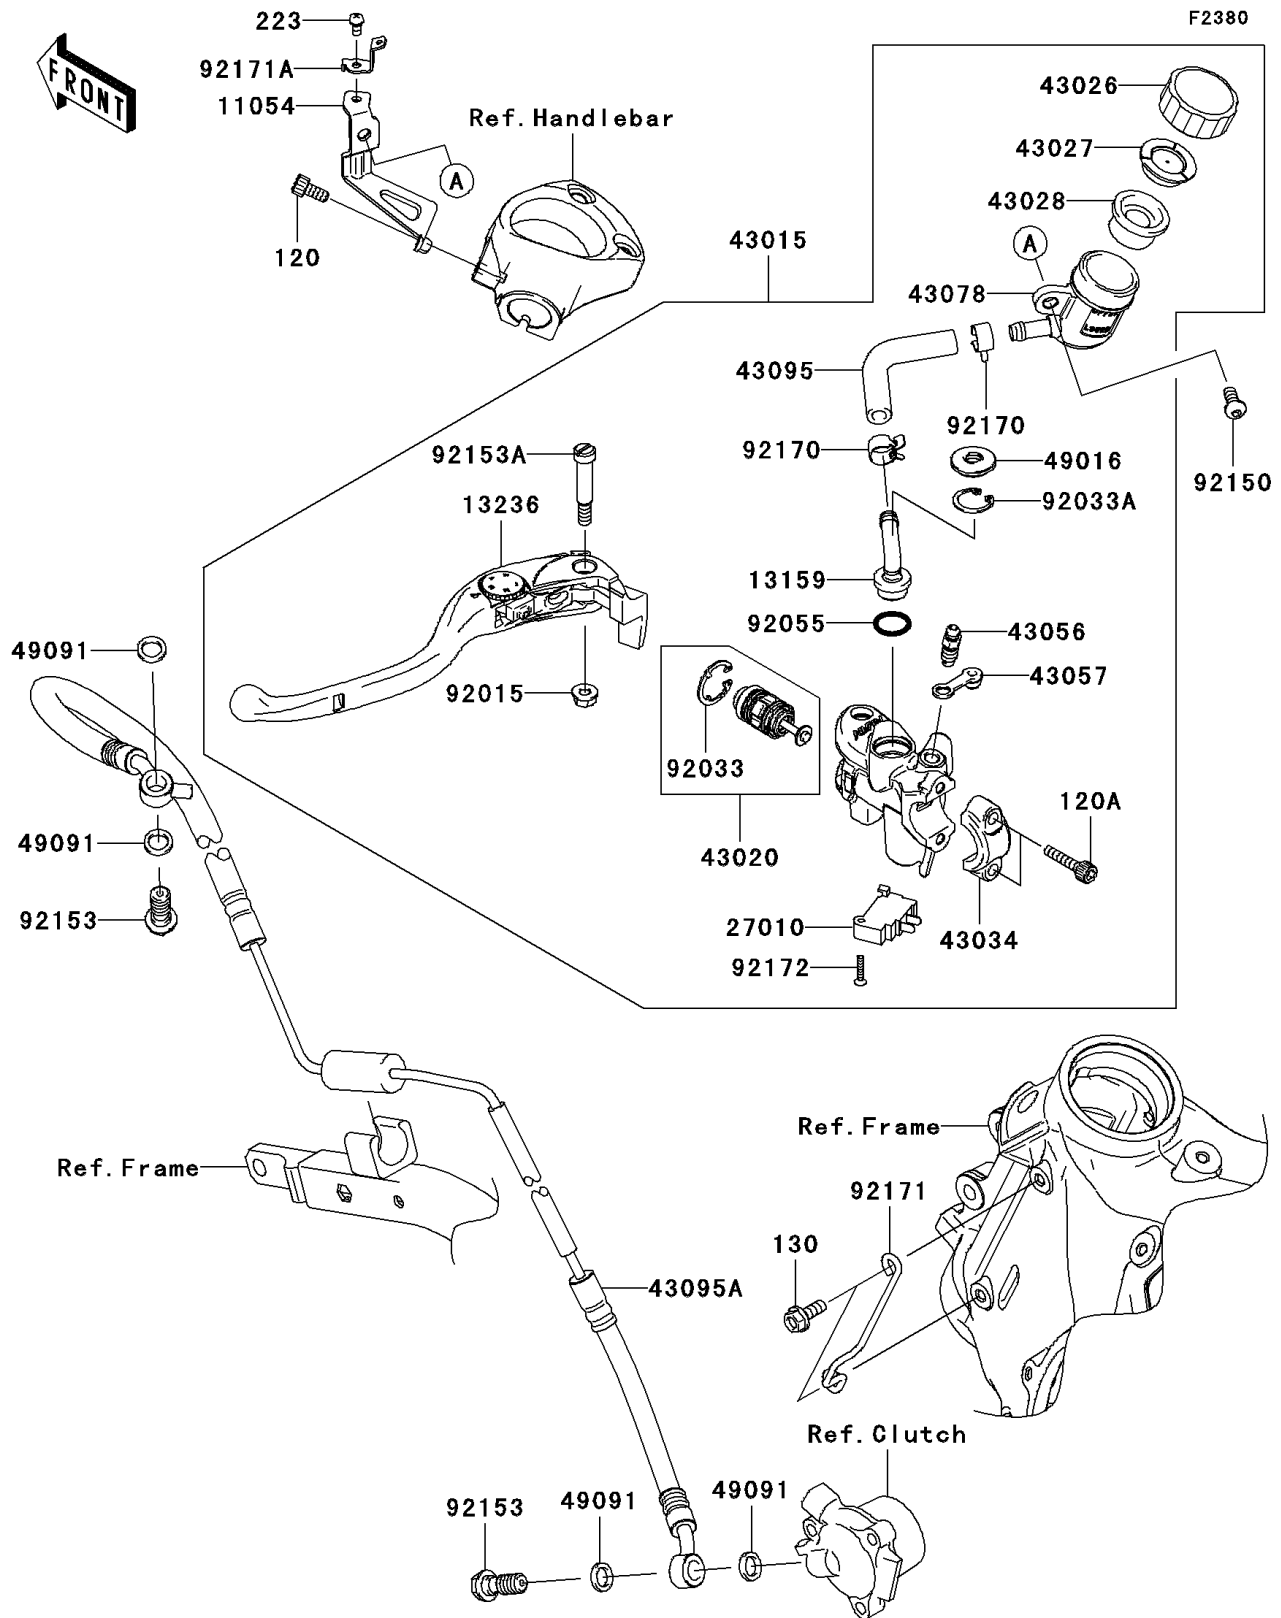

2011 NINJA® ZX™-14

PARTS DIAGRAM

Clutch Master Cylinder

2011 NINJA® ZX™-14

PARTS LIST

Clutch Master Cylinder

ITEM NAME

PART NUMBER

QUANTITY
