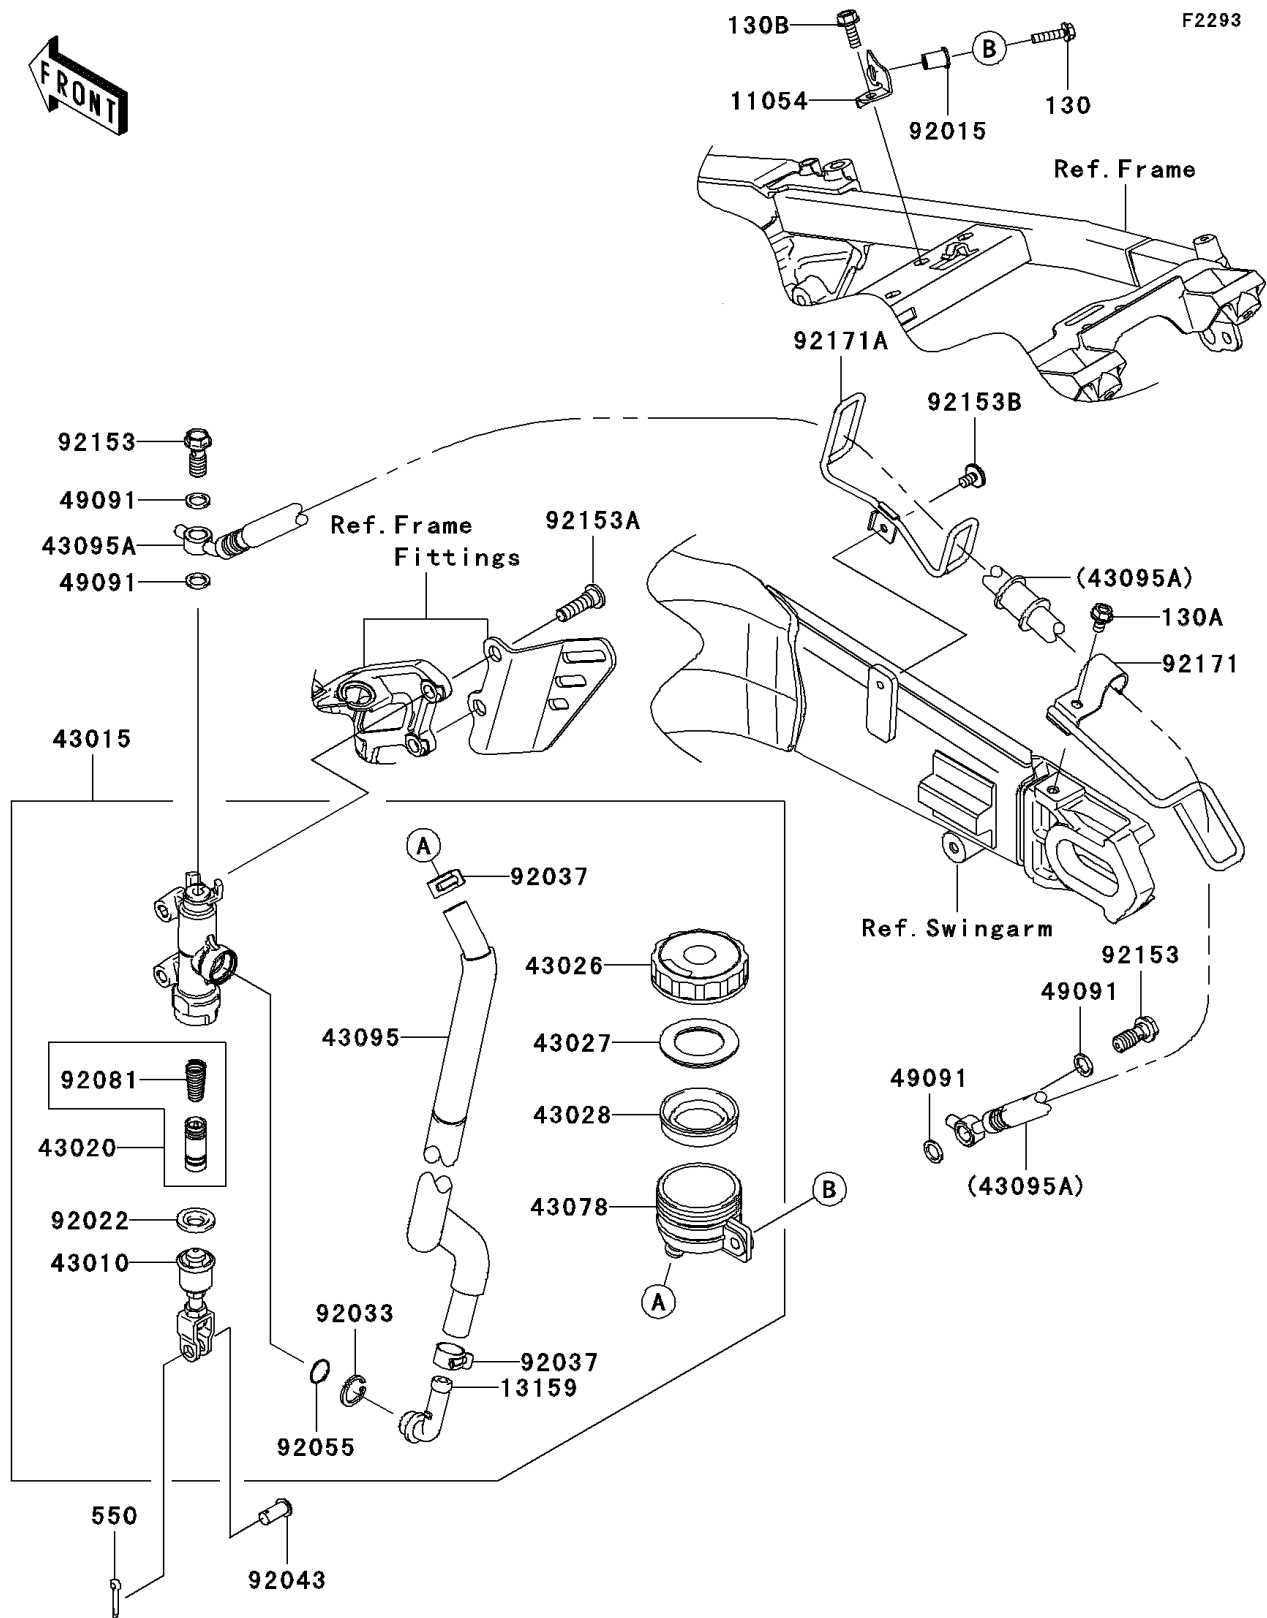

2011 NINJA® ZX™-14

PARTS DIAGRAM Rear Master Cylinder

2011 NINJA® ZX™-14

PARTS LIST

Rear Master Cylinder

ITEM NAME

PART NUMBER

QUANTITY
