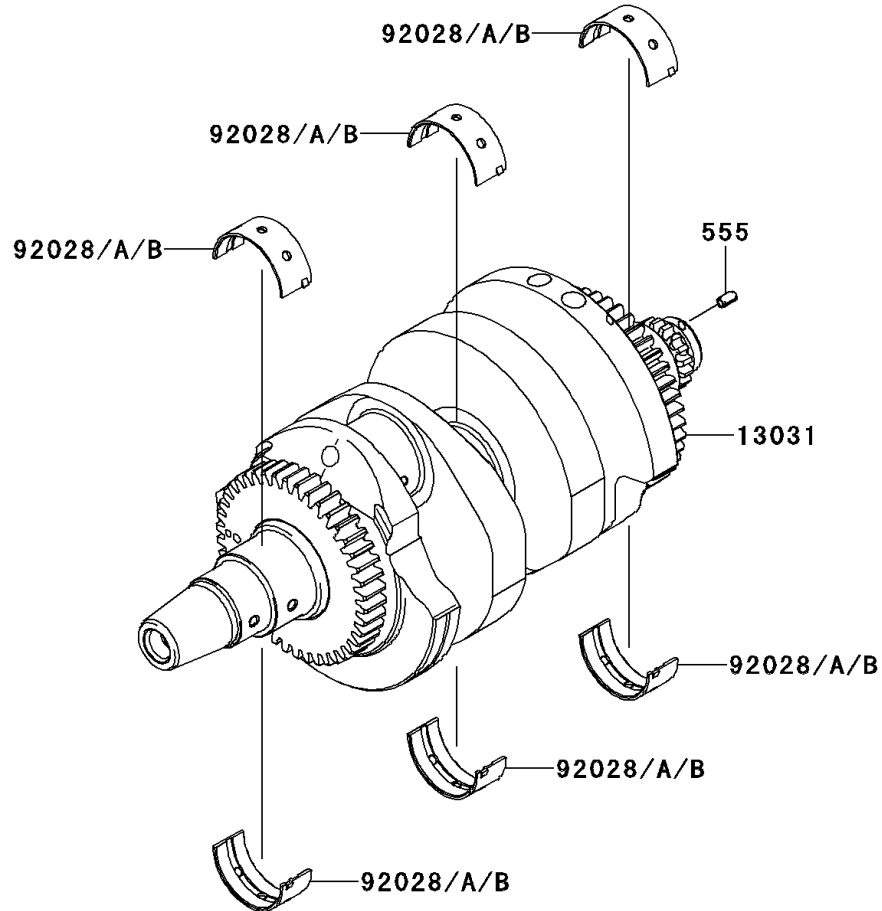

2011 NINJA® 650R

PARTS DIAGRAM

Crankshaft

E1321

2011 NINJA® 650R

PARTS LIST

Crankshaft

ITEM NAME	PART NUMBER	QUANTITY
PIN-SPRING,4X8 (Ref # 555)	555A0408	1
CRANKSHAFT-COMP (Ref # 13031)	13031-0097	1
ROD-ASSY-CONNECTING,K (Ref # 13251)	13251-0010-KK	2
NUT,FLANGED,8MM (Ref # 92015)	92015-1311	4
BUSHING,CRANKSHAFT,BLUE (Ref # 92028)	92028-1903	6
BUSHING,CRANKSHAFT,BLACK (Ref # 92028A)	92028-1904	AR
BUSHING,CRANKSHAFT,BROWN (Ref # 92028B)	92028-1905	AR
BUSHING,CON-ROD,BLUE (Ref # 92139)	92139-0114	4
BUSHING,CON-ROD,BLACK (Ref # 92139A)	92139-0115	AR
BUSHING,CON-ROD,BROWN (Ref # 92139B)	92139-0116	AR
BOLT,CON-ROD,8X49 (Ref # 92153)	92153-0957	4