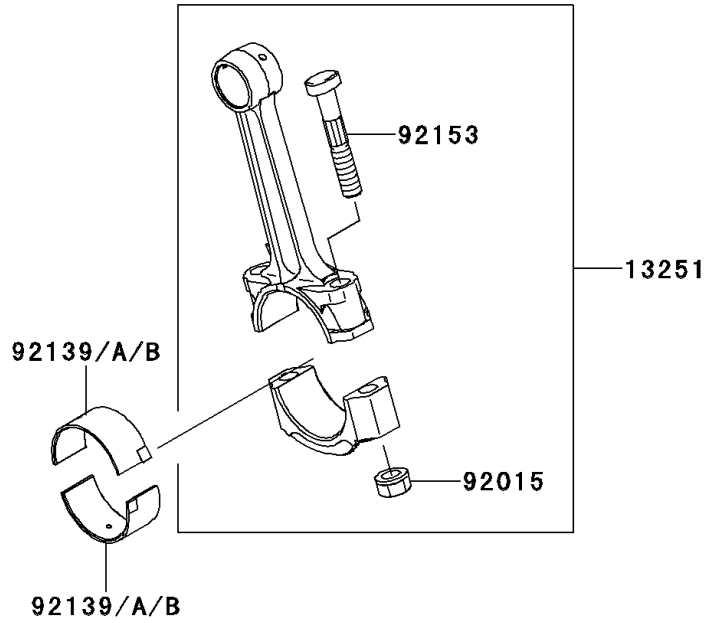

2011 NINJA® 650R

PARTS DIAGRAM

Crankshaft

E1321

2011 NINJA® 650R

PARTS LIST

Crankshaft

ITEM NAME	PART NUMBER	QUANTITY
PIN-SPRING,4X8 (Ref # 555)	555A0408	1
CRANKSHAFT-COMP (Ref # 13031)	13031-0097	1
ROD-ASSY-CONNECTING,K (Ref # 13251)	13251-0010-KK	2
NUT,FLANGED,8MM (Ref # 92015)	92015-1311	4
BUSHING,CRANKSHAFT,BLUE (Ref # 92028)	92028-1903	6
BUSHING,CRANKSHAFT,BLACK (Ref # 92028A)	92028-1904	AR
BUSHING,CRANKSHAFT,BROWN (Ref # 92028B)	92028-1905	AR
BUSHING,CON-ROD,BLUE (Ref # 92139)	92139-0114	4
BUSHING,CON-ROD,BLACK (Ref # 92139A)	92139-0115	AR
BUSHING,CON-ROD,BROWN (Ref # 92139B)	92139-0116	AR
BOLT,CON-ROD,8X49 (Ref # 92153)	92153-0957	4