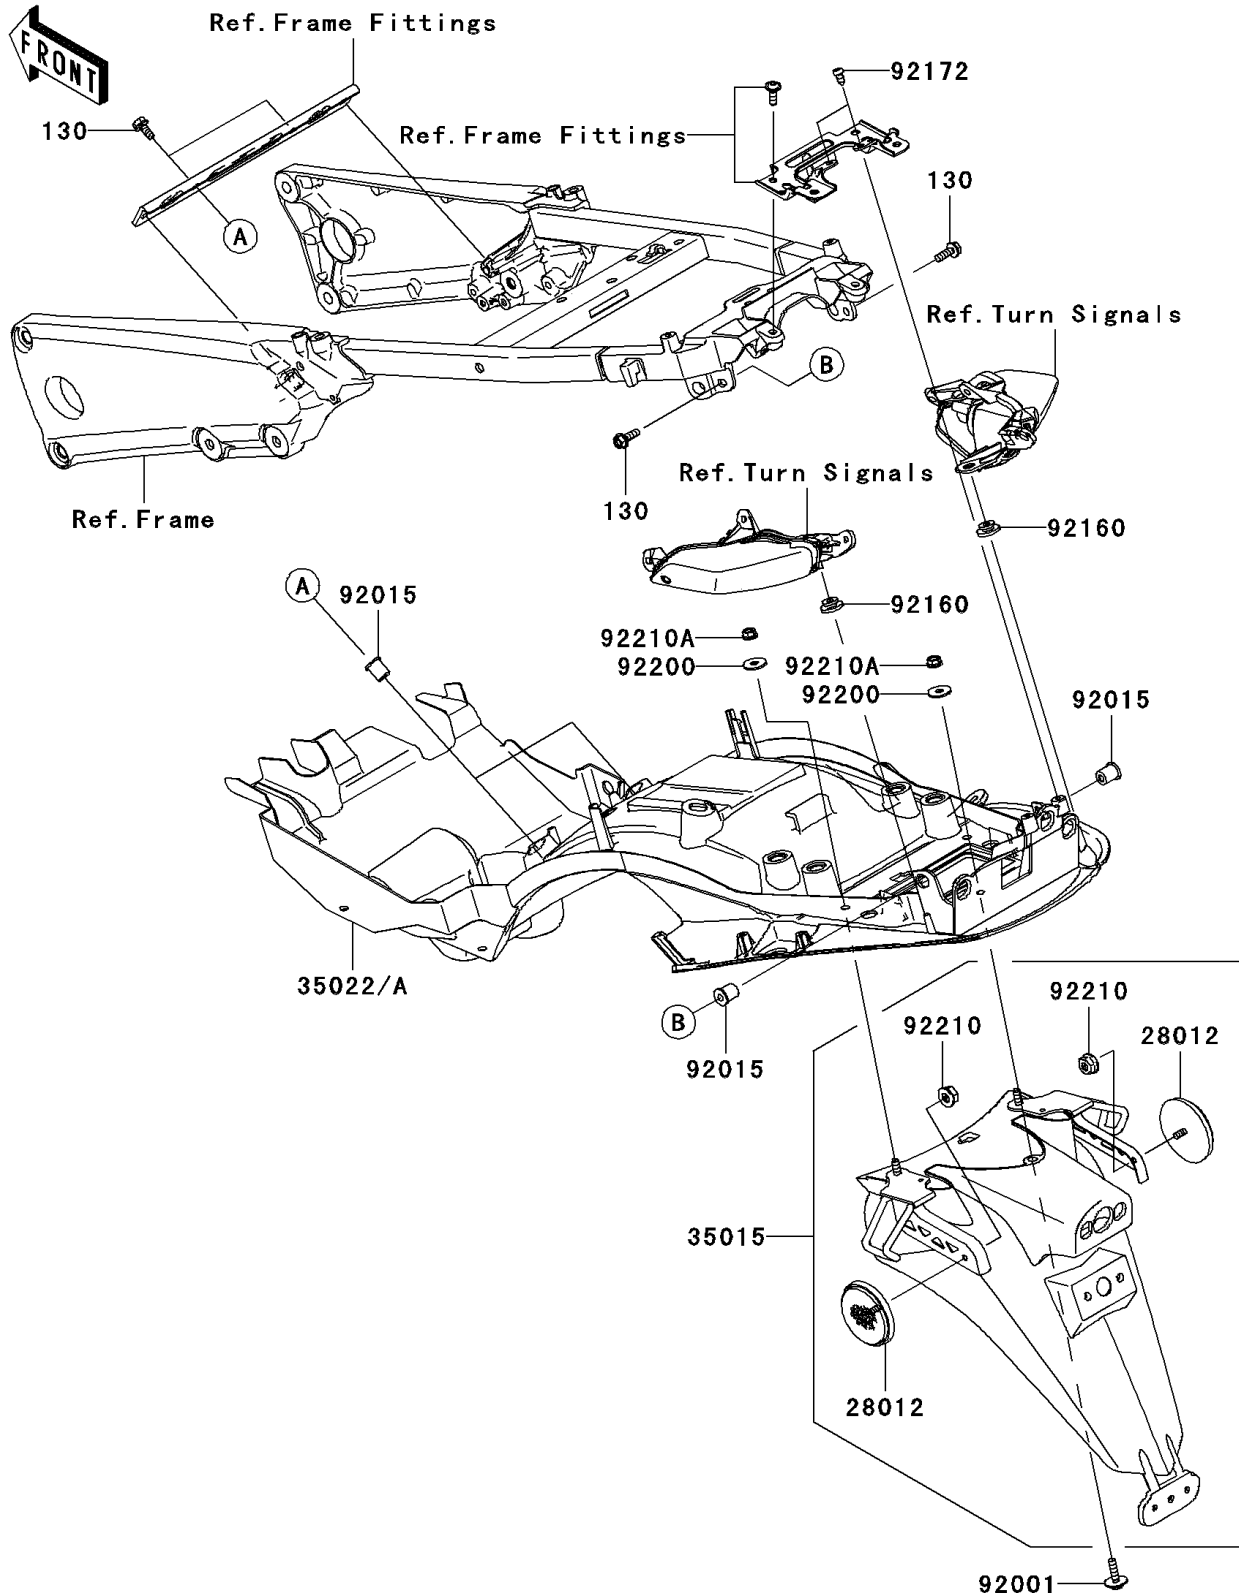

2011 NINJA® ZX™-14

PARTS DIAGRAM

Rear Fender(s)

F2172

2011 NINJA® ZX™-14

PARTS LIST

Rear Fender(s)

ITEM NAME

PART NUMBER

QUANTITY
