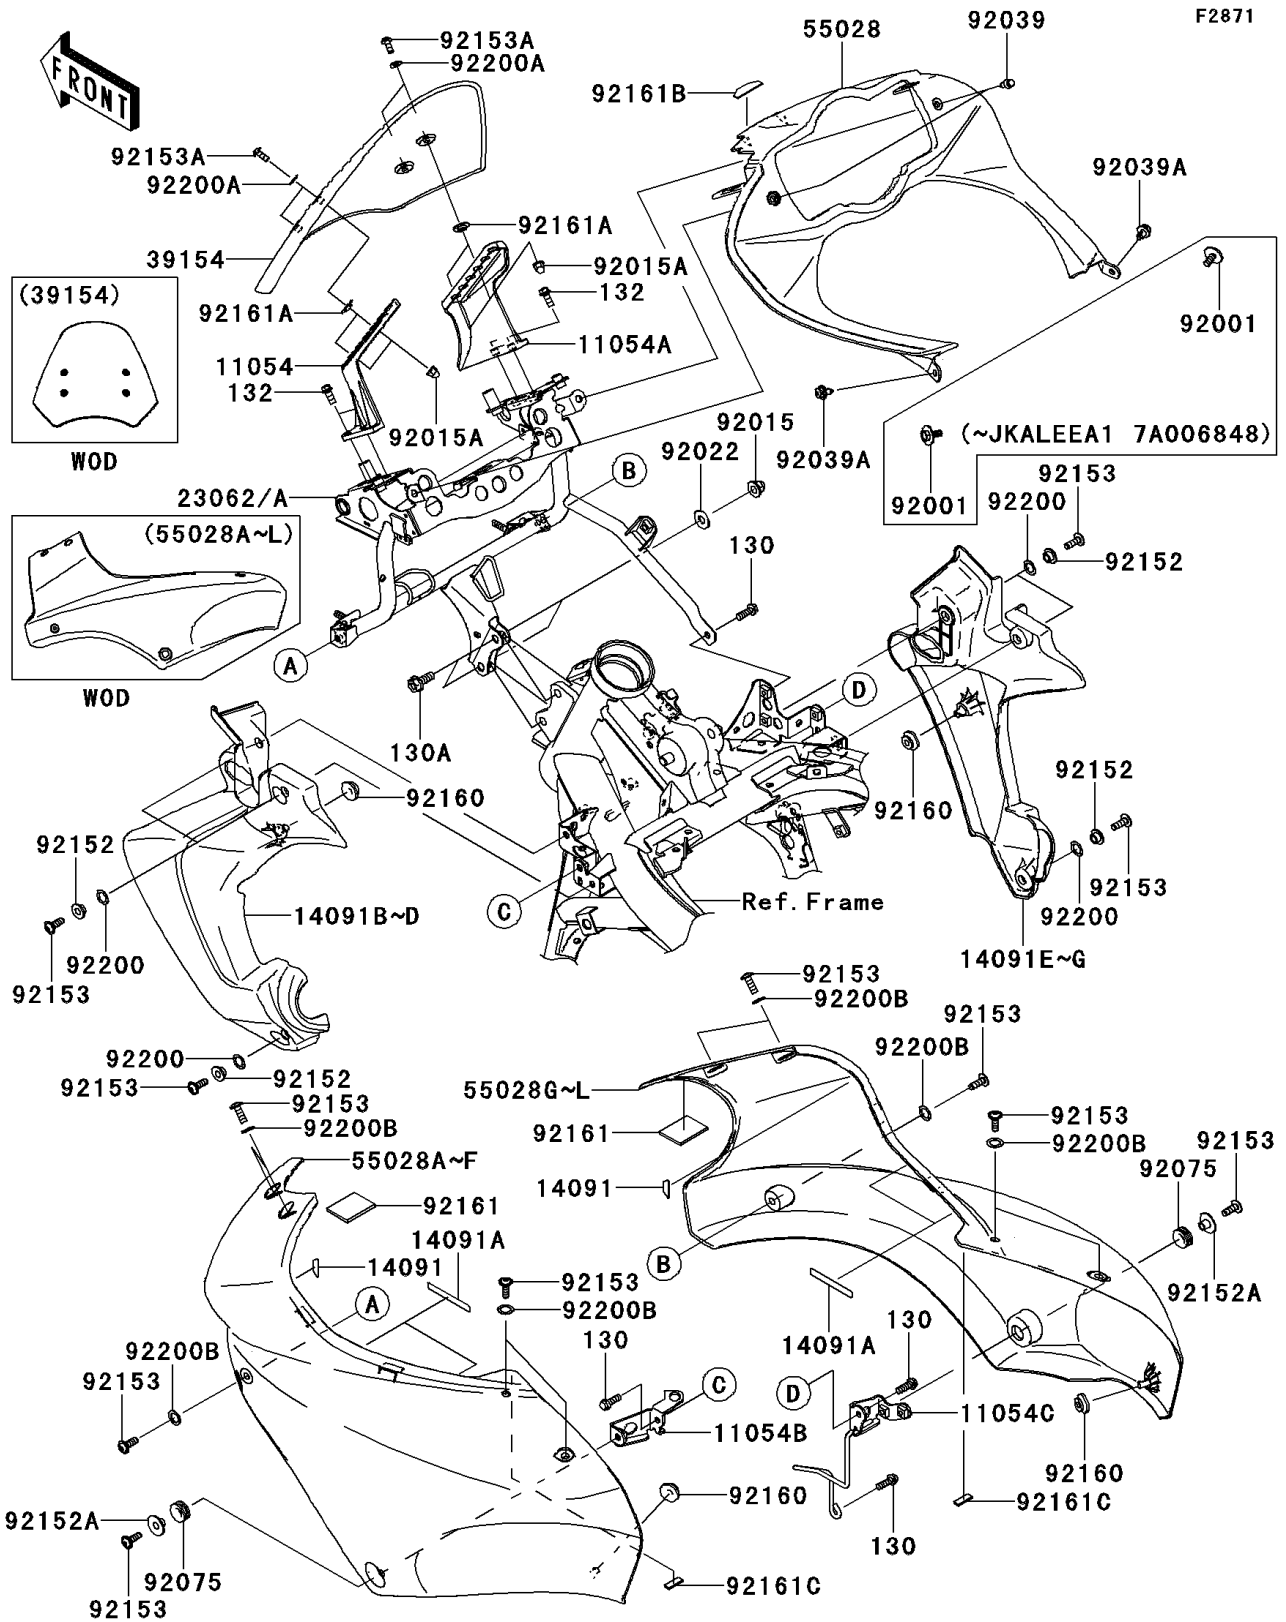

2009 Versys™

PARTS DIAGRAM

Cowling

Kawasaki

Let the Good Times Roll®

2009 Versys™

PARTS LIST

Cowling

ITEM NAME

PART NUMBER

QUANTITY
