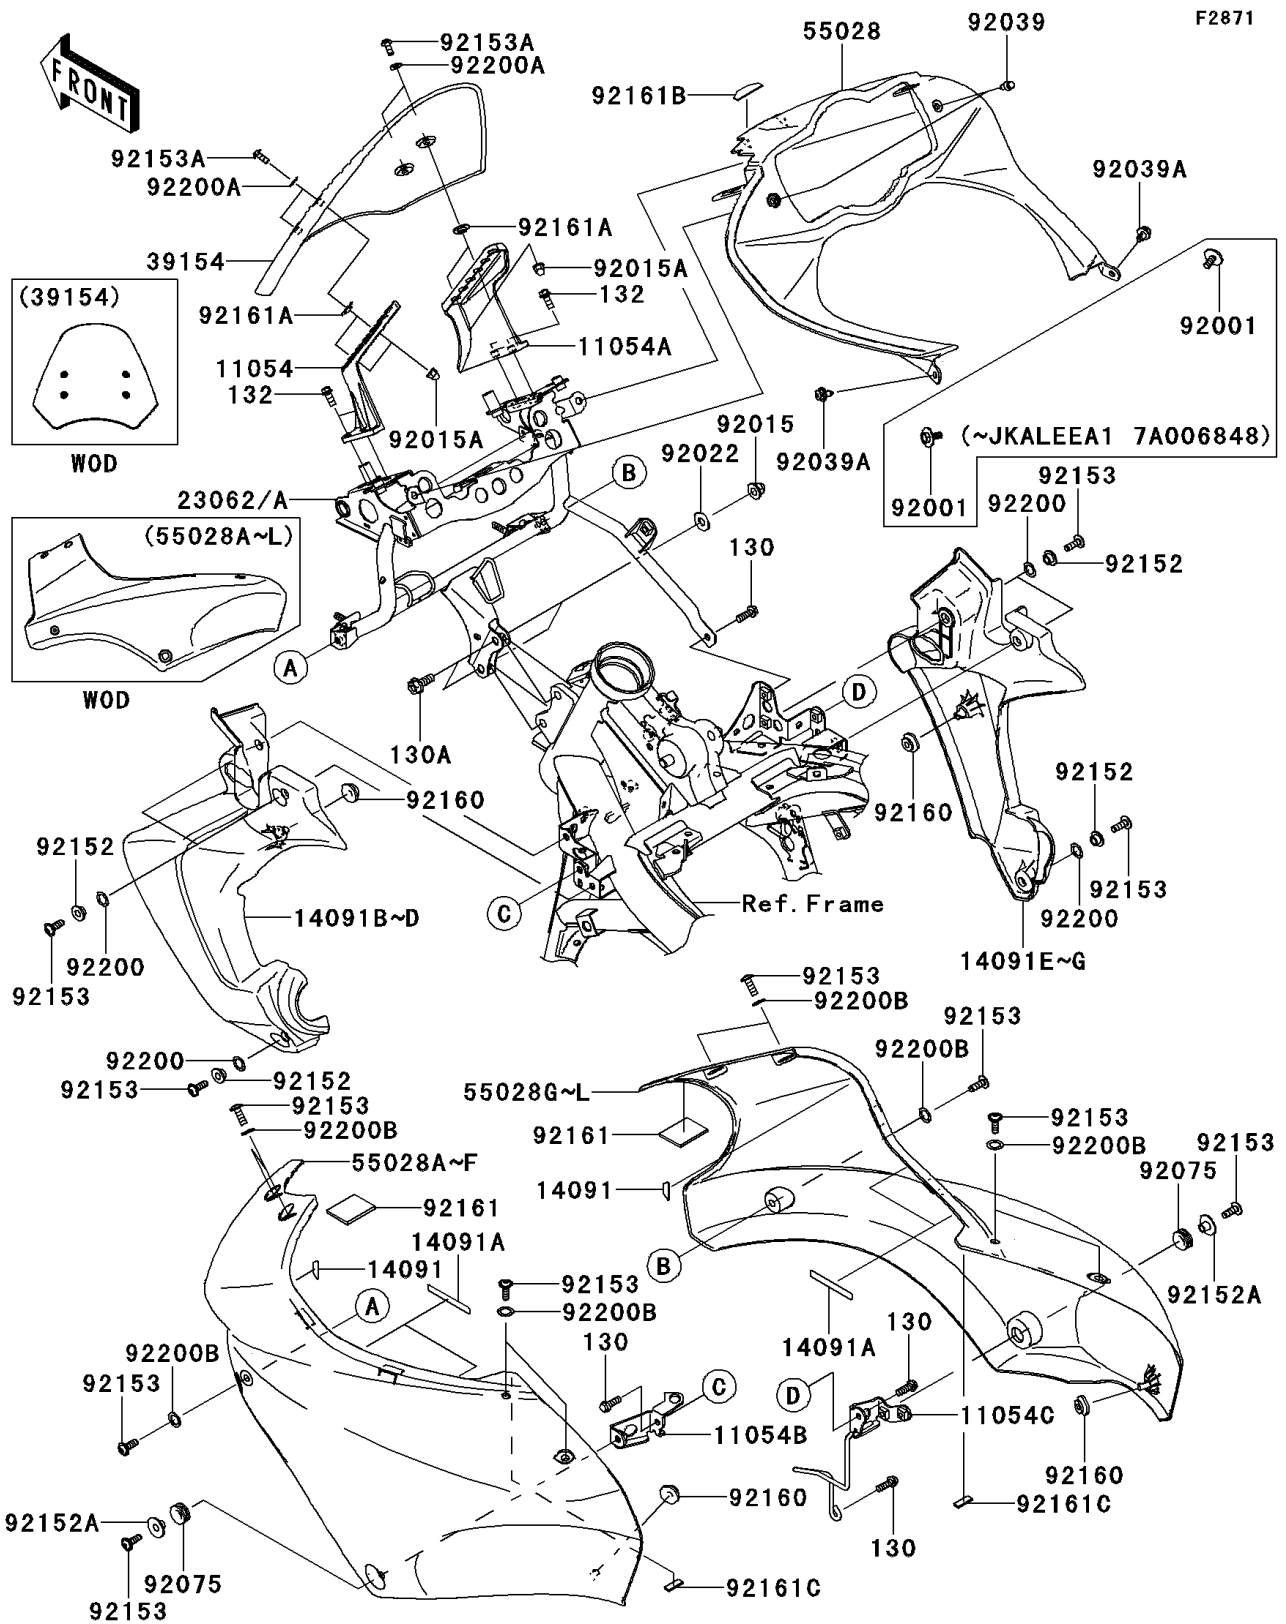

2007 VERSYS® (European)

PARTS DIAGRAM

Cowling

Kawasaki

Let the Good Times Roll®

2007 VERSYS® (European)

PARTS LIST

Cowling

ITEM NAME	PART NUMBER	QUANTITY
BRACKET,WINDSHIELD,LH (Ref # 11054)	11054-0380	1
BRACKET,WINDSHIELD,RH (Ref # 11054A)	11054-0381	1
BRACKET,UPP COWLING,LH (Ref # 11054B)	11054-0460	1
BRACKET,UPP COWLING,RH (Ref # 11054C)	11054-1469	1
COVER (Ref # 14091)	14091-0606	2
COVER (Ref # 14091A)	14091-0607	4
COVER,RADIATOR,LH,F.S.BLACK (Ref # 14091B)	14091-0750-11J	1
COVER,RADIATOR,LH,P.SILVER (Ref # 14091D)	14091-0750-458	1
COVER,RADIATOR,RH,F.S.BLACK (Ref # 14091E)	14091-0751-11J	1
COVER,RADIATOR,RH,P.SILVER (Ref # 14091G)	14091-0751-458	1
BRACKET-COMP,UPP COWLING (Ref # 23062)	23062-0051	1
WINDSHIELD (Ref # 39154)	39154-0022	1
COWLING,INNER (Ref # 55028)	55028-0109	1
COWLING,UPP,LH,EBONY (Ref # 55028A)	55028-0159-H8	1
COWLING,UPP,LH,C.ORANGE (Ref # 55028B)	55028-0159-17L	1
COWLING,UPP,RH,EBONY (Ref # 55028G)	55028-0160-H8	1
COWLING,UPP,RH,C.ORANGE (Ref # 55028H)	55028-0160-17L	1
BOLT,6X16 (Ref # 92001)	92001-1950	2
NUT,CAP,8MM,BLACK (Ref # 92015)	92015-1174	2
NUT,LOCK,FLANGE CAP,5MM (Ref # 92015A)	92015-1263	4
WASHER,8.5X20X1.6,BLACK (Ref # 92022)	92022-1317	2
BOLT-FLANGED,6X14 (Ref # 130)	130BB0614	4
BOLT-FLANGED,8X20 (Ref # 130A)	130BB0820	2
BOLT-FLANGED-SMALL,6X14 (Ref # 132)	132BA0614	4
RIVET (Ref # 92039)	92039-0023	2
RIVET (Ref # 92039A)	92039-0062	2
DAMPER (Ref # 92075)	92075-1634	2
COLLAR (Ref # 92152)	92152-0422	6
COLLAR (Ref # 92152A)	92152-0545	2

2007 VERSYS® (European)

PARTS LIST

Cowling

ITEM NAME	PART NUMBER	QUANTITY
BOLT,6X18 (Ref # 92153)	92153-0478	18
BOLT,SOCKET,5X16 (Ref # 92153A)	92153-1244	4
DAMPER (Ref # 92160)	92160-1613	4
DAMPER (Ref # 92161)	92161-0443	2
DAMPER (Ref # 92161A)	92161-0478	4
DAMPER (Ref # 92161B)	92161-0519	1
DAMPER (Ref # 92161C)	92161-1177	2
WASHER,10.4X15.9X0.5 (Ref # 92200)	92200-0157	6
WASHER,NYLON,5.2X12X1 (Ref # 92200A)	92200-1011	4
WASHER,6.5X14X1 (Ref # 92200B)	92200-1388	10