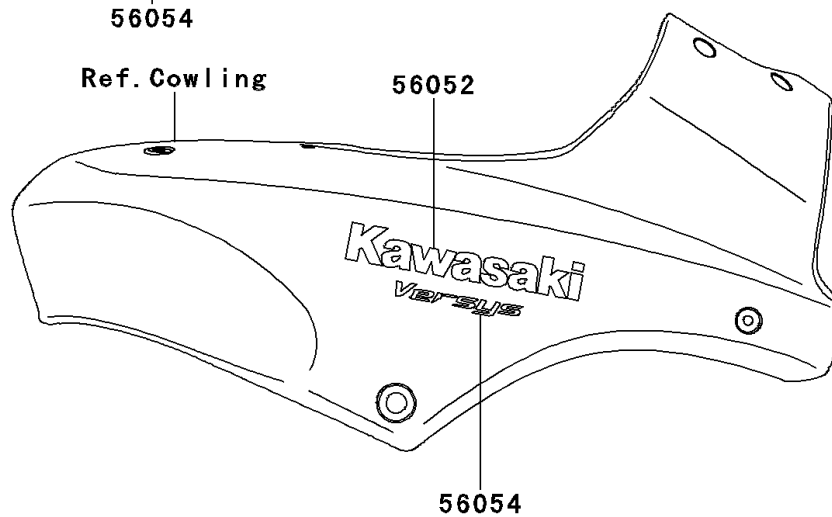

2009 Versys™

PARTS DIAGRAM

Decals(Gray)(A9F)(CN)

Kawasaki

Let the Good Times Roll®

F2861E

2009 Versys™

PARTS LIST

Decals(Gray)(A9F)(CN)

ITEM NAME

PART NUMBER

QUANTITY
