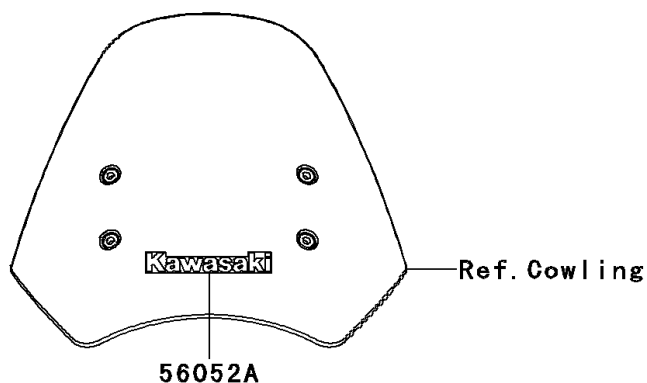

2009 Versys™

PARTS DIAGRAM

Decals(Gray)(A9F)(CN)

Kawasaki

Let the Good Times Roll®

F2861E

2009 Versys™

PARTS LIST

Decals(Gray)(A9F)(CN)

ITEM NAME

PART NUMBER

QUANTITY
