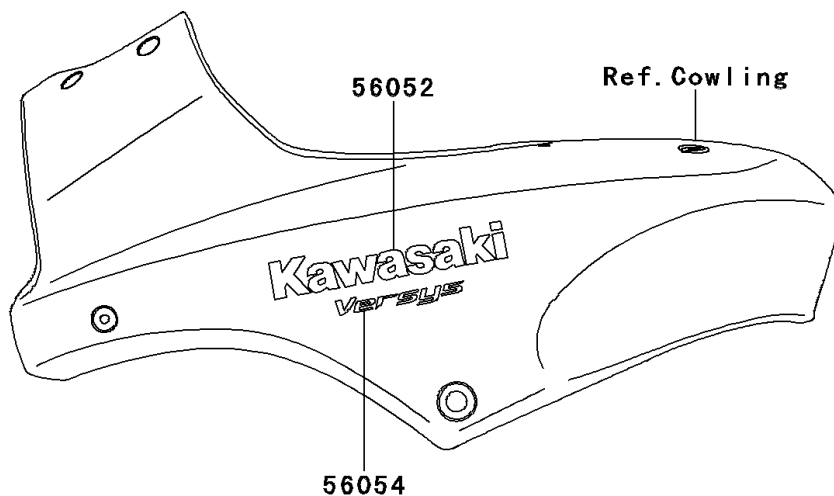

2009 Versys™

PARTS DIAGRAM

Decals(Gray)(A9F)(CN)

Kawasaki

Let the Good Times Roll®

F2861E

2009 Versys™

PARTS LIST

Decals(Gray)(A9F)(CN)

ITEM NAME

PART NUMBER

QUANTITY
