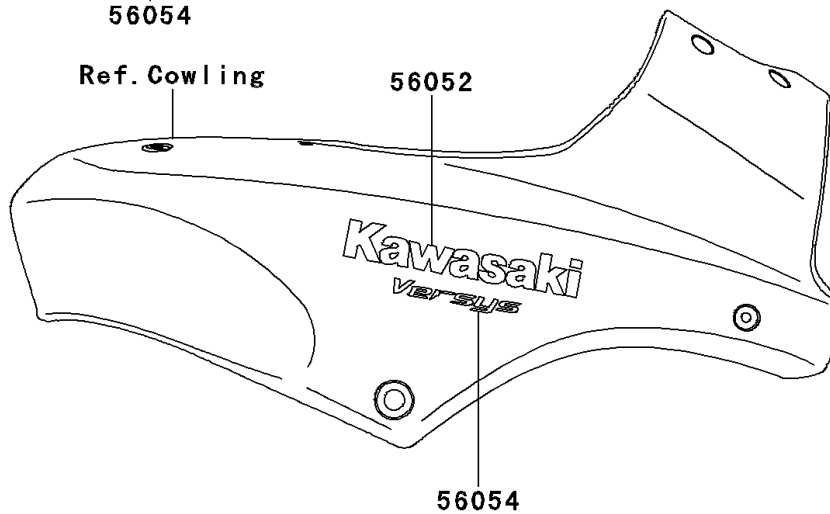

2009 Versys™

PARTS DIAGRAM

Decals(Green)(A9F)

Kawasaki

Let the Good Times Roll®

F2861C

2009 Versys™

PARTS LIST

Decals(Green)(A9F)

ITEM NAME

PART NUMBER

QUANTITY
