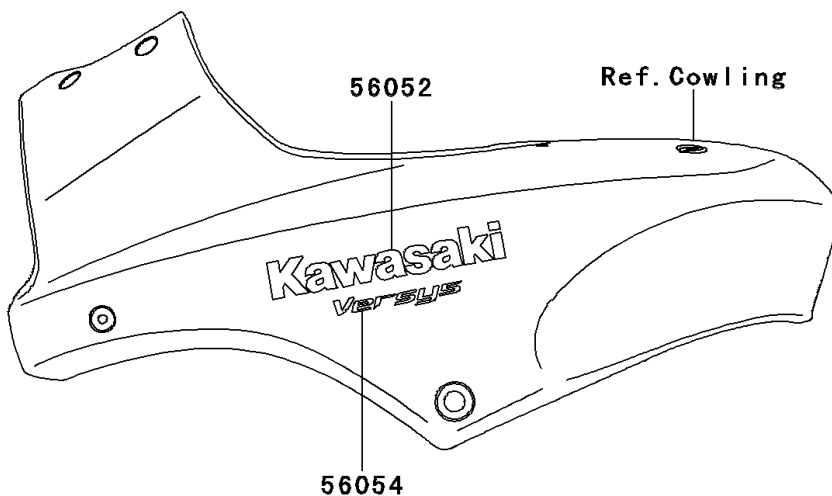

2009 Versys™

PARTS DIAGRAM

Decals(Green)(A9F)

Kawasaki

Let the Good Times Roll®

F2861C

2009 Versys™

PARTS LIST

Decals(Green)(A9F)

ITEM NAME

PART NUMBER

QUANTITY
