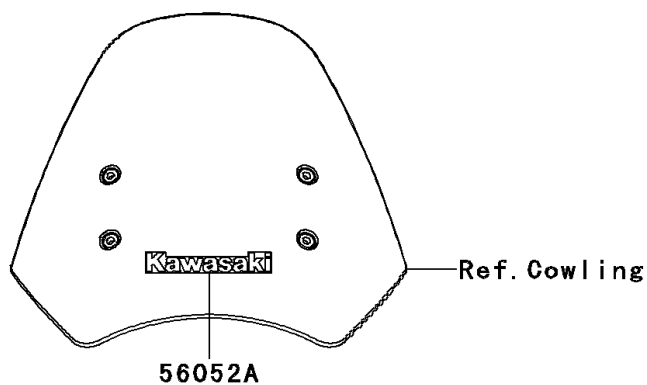

2009 Versys™

PARTS DIAGRAM

Decals(Green)(A9F)

Kawasaki

Let the Good Times Roll®

F2861C

2009 Versys™

PARTS LIST

Decals(Green)(A9F)

ITEM NAME

PART NUMBER

QUANTITY
