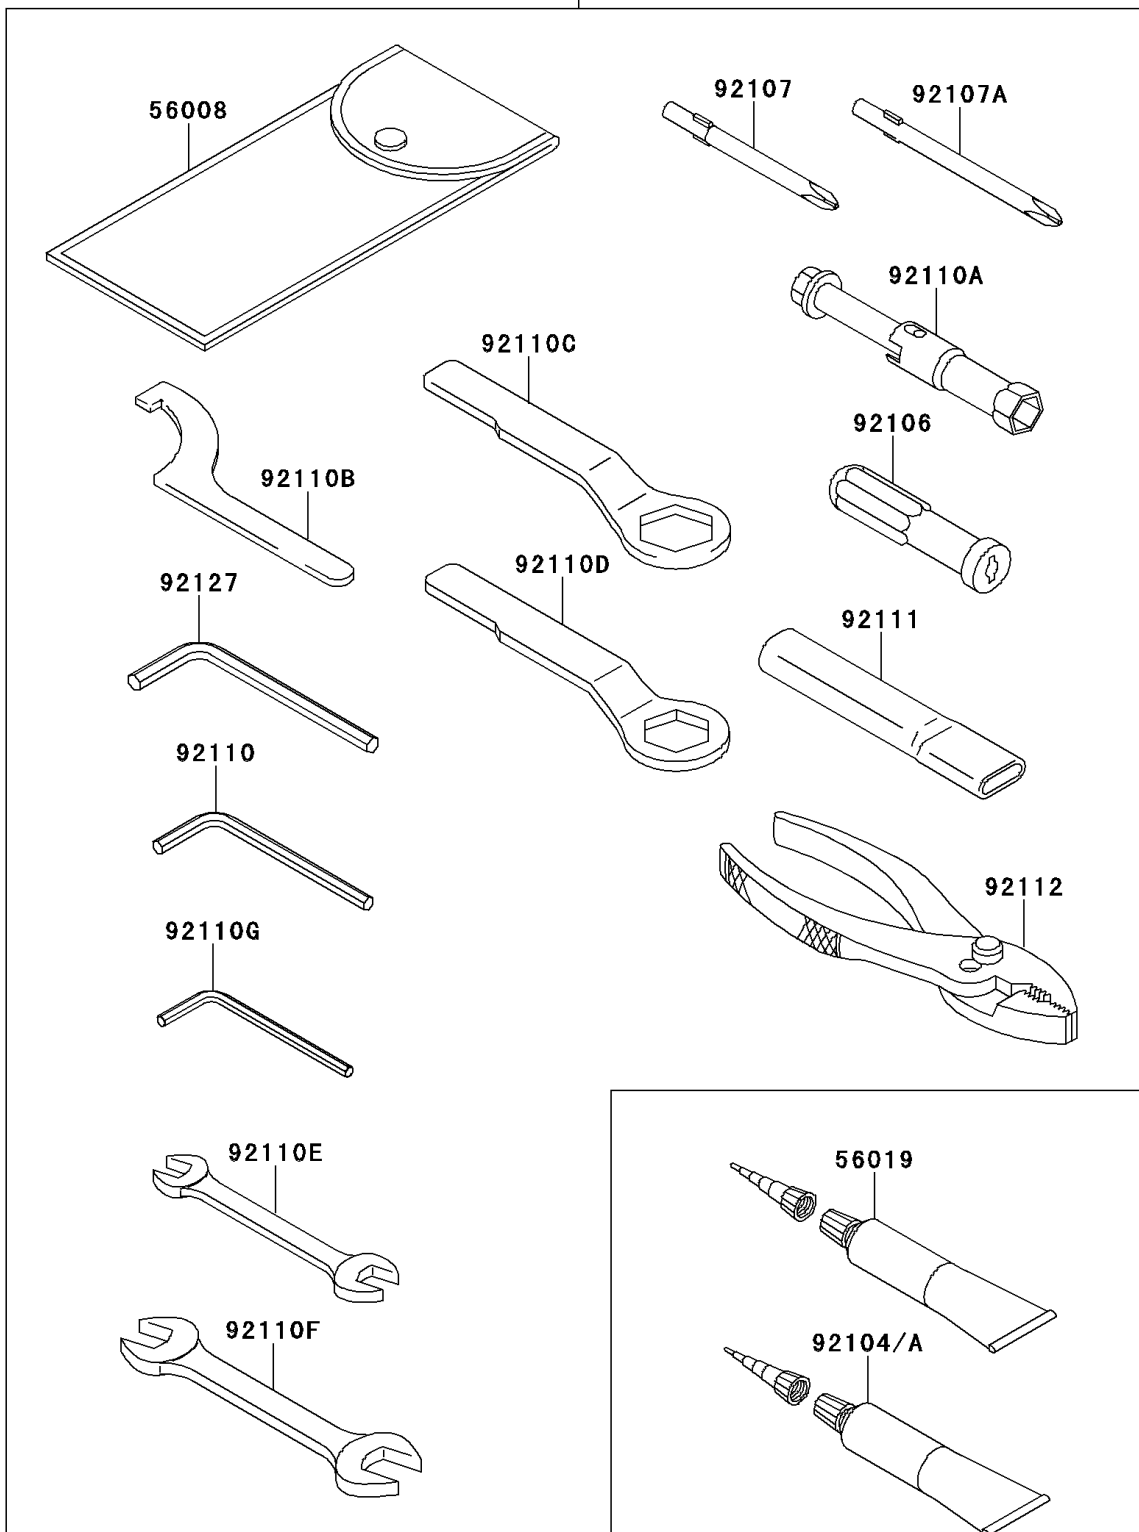

2009 Versys™

PARTS DIAGRAM

Owner's Tools

Kawasaki

Let the Good Times Roll®

56007

F2810

2009 Versys™

PARTS LIST

Owner's Tools

ITEM NAME

PART NUMBER

QUANTITY
