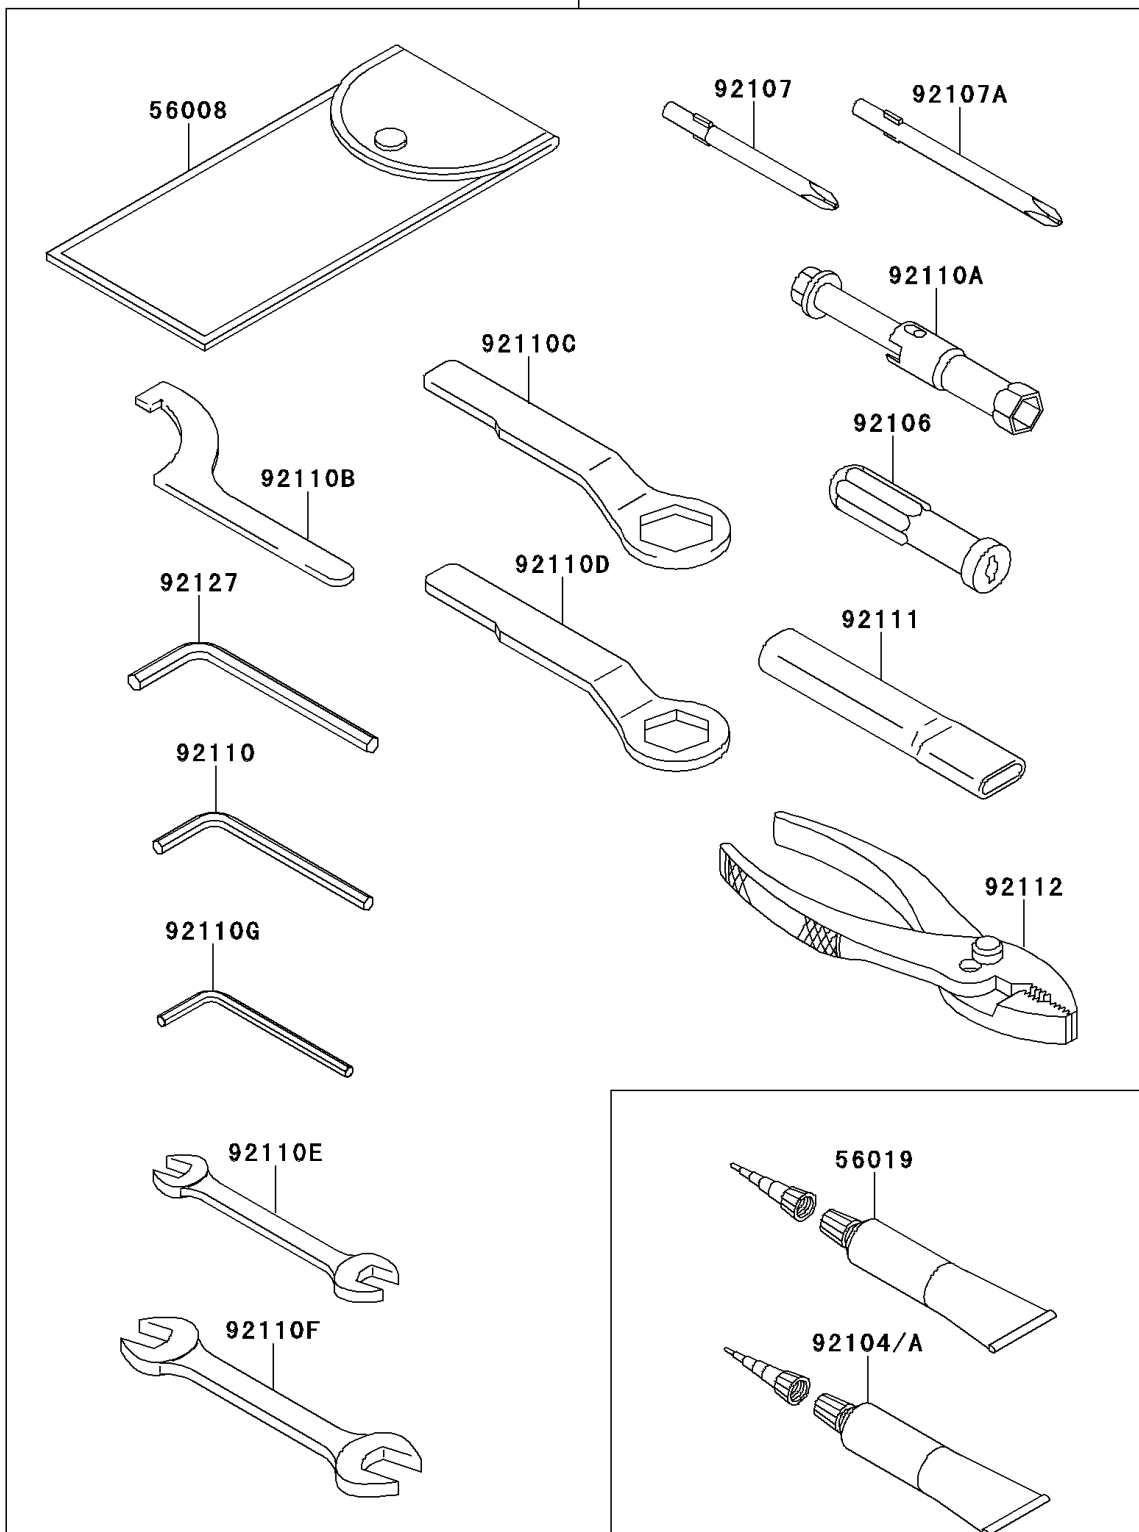

2007 VERSYS® (European)

PARTS DIAGRAM

Owner's Tools

Kawasaki

Let the Good Times Roll®

56007

F2810

2007 VERSYS® (European)

PARTS LIST

Owner's Tools

ITEM NAME	PART NUMBER	QUANTITY
TOOL-KIT (Ref # 56007)	56007-0026	1
BAG,TOOL (Ref # 56008)	56008-1075	1
GASKET-LIQUID,TB1211,WHITE (Ref # 56019)	56019-120	1
GASKET-LIQUID,TB1211F,CLEAR (Ref # 92104)	92104-0004	1
GASKET-LIQUID,TB1216B,BLACK (Ref # 92104A)	92104-1064	1
GRIP-SCREW DRIVER (Ref # 92106)	92106-1001	1
TOOL-DRIVER,#3PHILLIPS (Ref # 92107)	92107-005	1
TOOL-DRIVER,#2PHILLIPS (Ref # 92107A)	92107-1053	1
TOOL-WRENCH,ALLEN,5MM (Ref # 92110)	92110-1015	1
TOOL-WRENCH,BOX,16MM (Ref # 92110A)	92110-1132	1
TOOL-WRENCH,HOOK (Ref # 92110B)	92110-1144	1
TOOL-WRENCH,BOX END,27MM (Ref # 92110C)	92110-1147	1
TOOL-WRENCH,BOX END,22MM (Ref # 92110D)	92110-1148	1
TOOL-WRENCH,OPEN END,10X12 (Ref # 92110E)	92110-1152	1
TOOL-WRENCH,OPEN END,14X17 (Ref # 92110F)	92110-1153	1
TOOL-WRENCH,ALLEN,4MM (Ref # 92110G)	92110-3703	1
TOOL-BAR,BOX END WRENCH (Ref # 92111)	92111-1051	1
TOOL-PLIERS (Ref # 92112)	92112-1001	1
TOOL-WRENCH,ALLEN,6MM (Ref # 92127)	92127-003	1