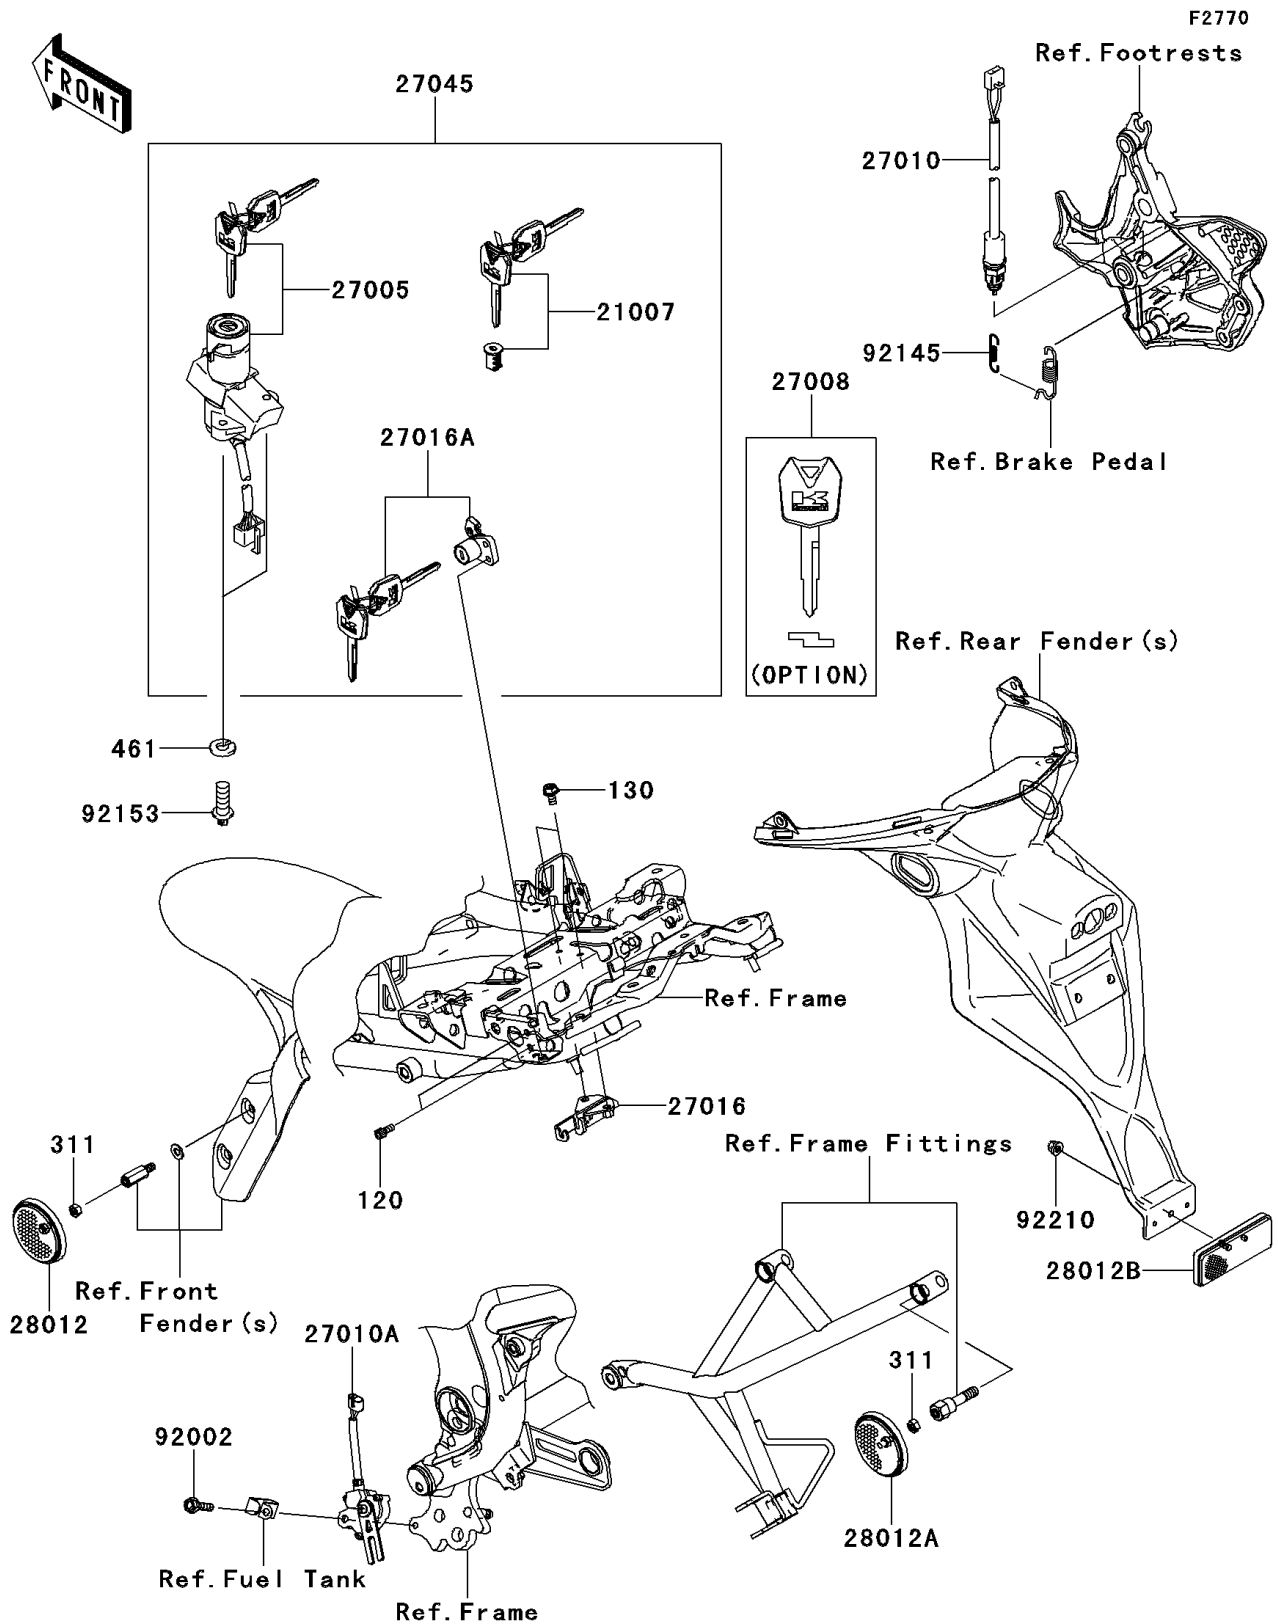

2009 Versys™

PARTS DIAGRAM

Ignition Switch

Kawasaki

Let the Good Times Roll®

2009 Versys™

PARTS LIST

Ignition Switch

ITEM NAME

PART NUMBER

QUANTITY
