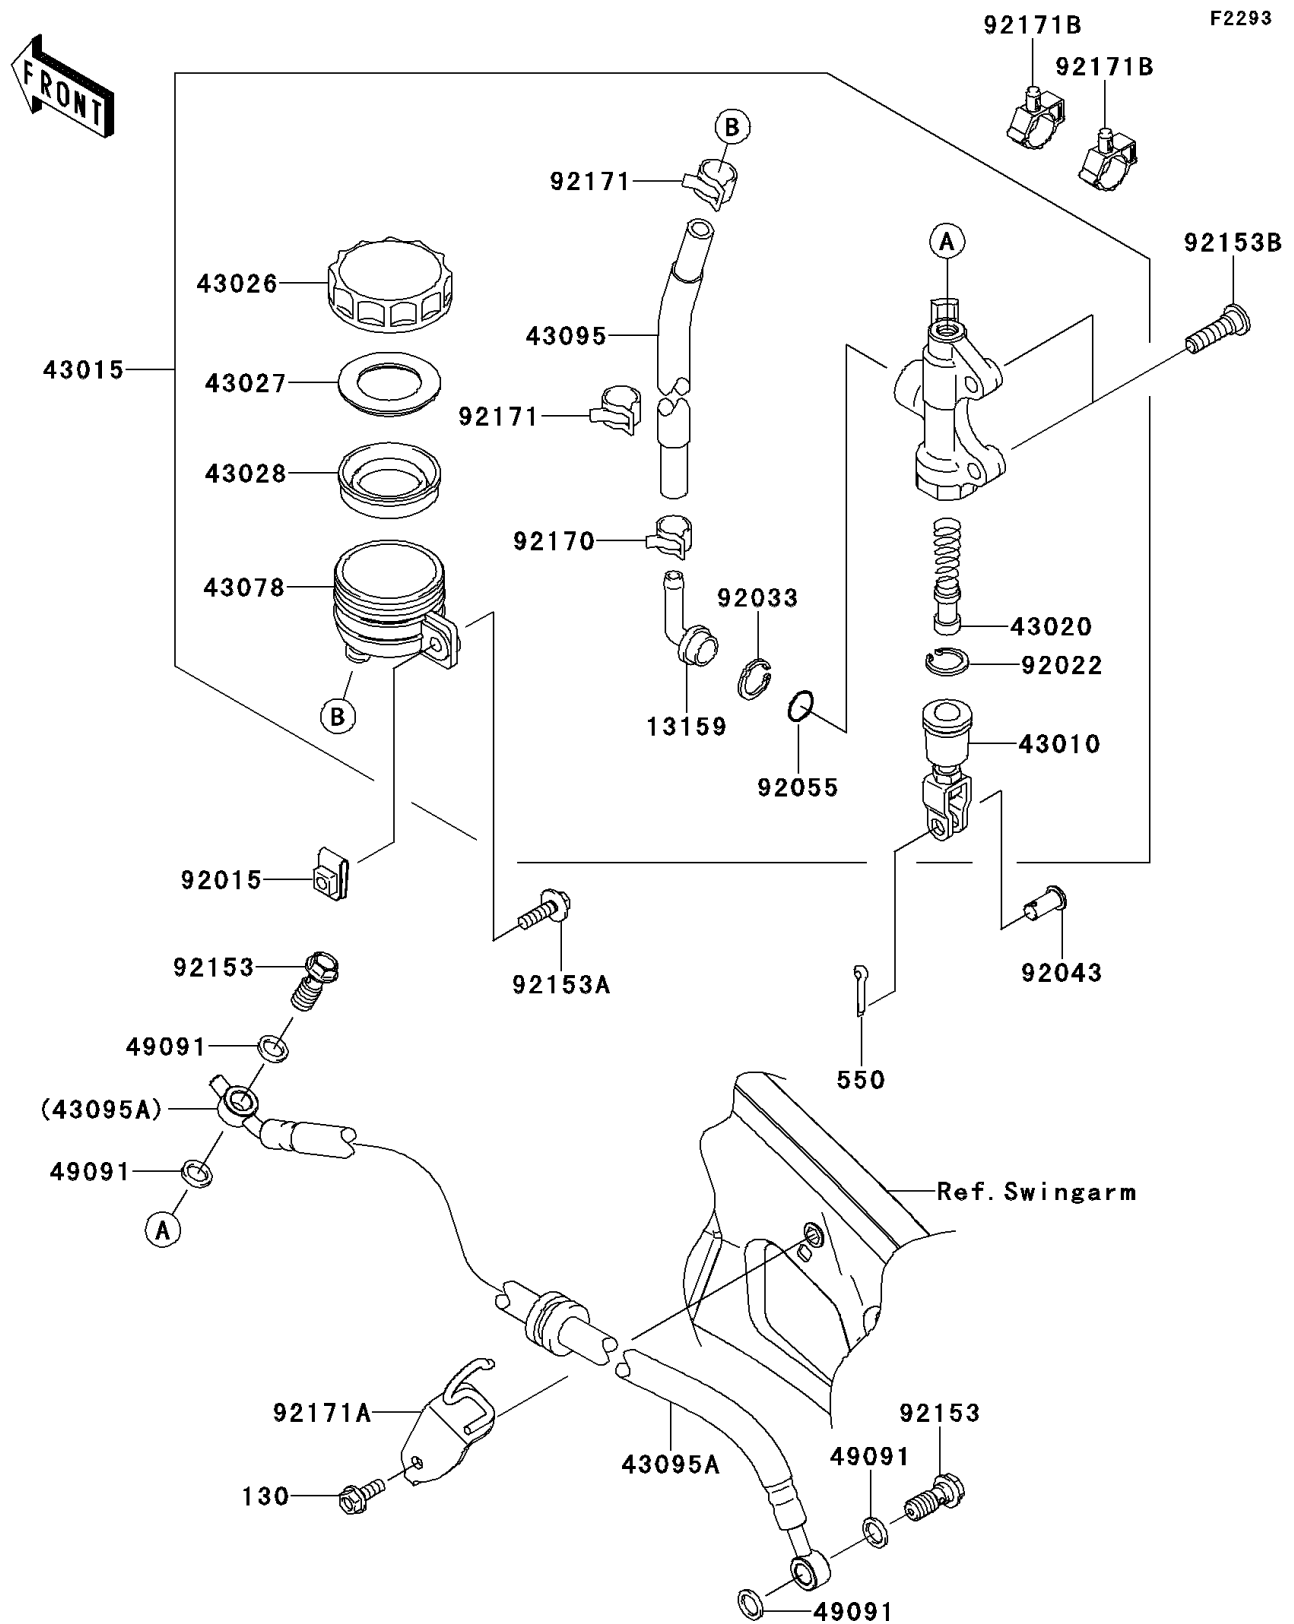

2009 Versys™

PARTS DIAGRAM

Rear Master Cylinder

2009 Versys™

PARTS LIST

Rear Master Cylinder

ITEM NAME

PART NUMBER

QUANTITY
