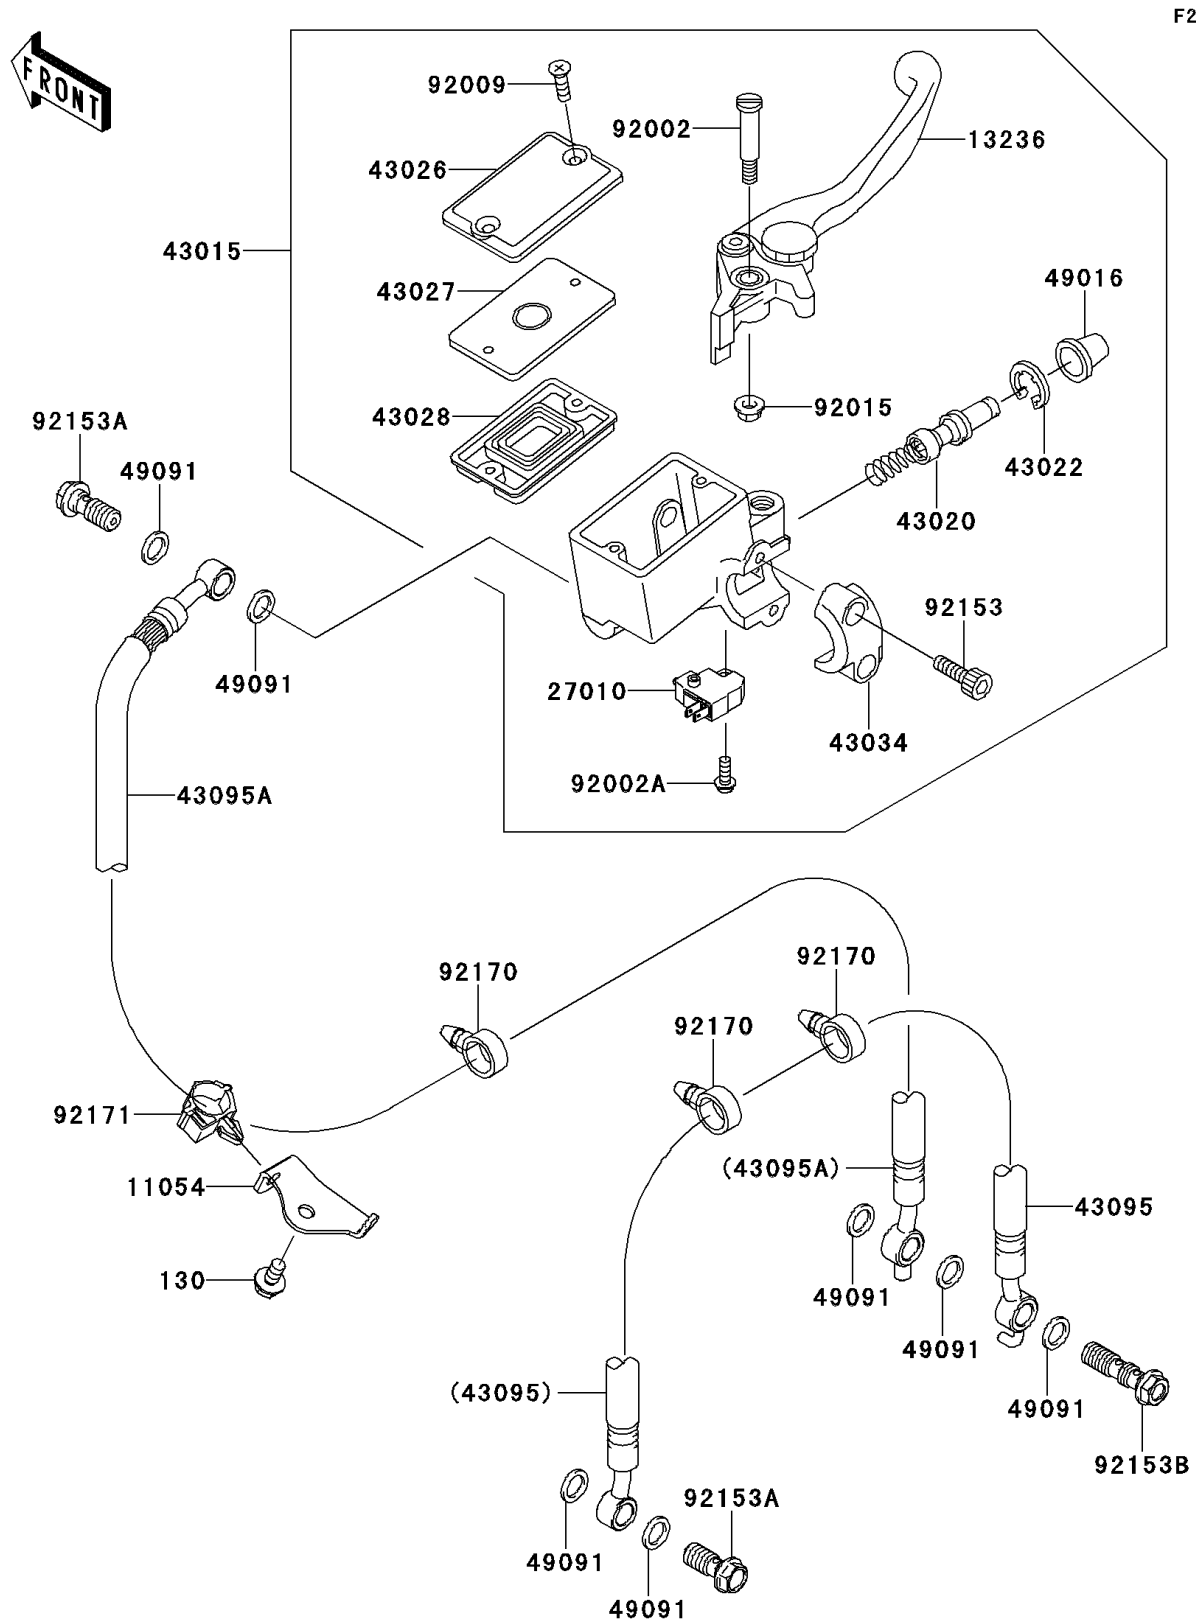

2007 VERSYS® (European)

PARTS DIAGRAM

Front Master Cylinder(A7F/A8F)

2007 VERSYS® (European)

PARTS LIST

Front Master Cylinder(A7F/A8F)

ITEM NAME	PART NUMBER	QUANTITY
BOLT-FLANGED,6X14 (Ref # 130)	130BB0614	1
BRACKET,BRAKE HOSE (Ref # 11054)	11054-1654	1
LEVER-COMP,FRONT BRAKE (Ref # 13236)	13236-1337	1
SWITCH,BRAKE (Ref # 27010)	27010-0025	1
CYLINDER-ASSY-MASTER,FR (Ref # 43015)	43015-0011	1
PISTON-COMP-BRAKE,FR (Ref # 43020)	43020-1054	1
STOPPER-BRAKE,PISTON (Ref # 43022)	43022-1010	1
CAP-BRAKE (Ref # 43026)	43026-1076	1
PLATE-DIAPHRAGM (Ref # 43027)	43027-1055	1
DIAPHRAGM,MASTER CYLINDER (Ref # 43028)	43028-1058	1
HOLDER-BRAKE,MASTER CYLINDER (Ref # 43034)	43034-1053	1
HOSE-BRAKE,FR (Ref # 43095)	43095-0211	1
HOSE-BRAKE,FR (Ref # 43095A)	43095-0328	1
COVER-SEAL,MASTER CYLINDER (Ref # 49016)	49016-1044	1
WASHER-SEAL,10.1X14.5X1.5 (Ref # 49091)	49091-0001	7
BOLT,LEVER SET,BLACK (Ref # 92002)	92002-1322	1
BOLT,SCREW,4X12 (Ref # 92002A)	92002-1323	1
SCREW,4MM (Ref # 92009)	92009-1458	2
NUT,FLANGED,6MM,BLACK (Ref # 92015)	92015-1233	1
BOLT,SOCKET,6X20 (Ref # 92153)	92153-0417	2
BOLT,OIL,L=23 (Ref # 92153A)	92153-0627	2
BOLT,OIL,L=37 (Ref # 92153B)	92153-0628	1
CLAMP (Ref # 92170)	92170-1067	3
CLAMP,BRAKE HOSE (Ref # 92171)	92171-0316	1