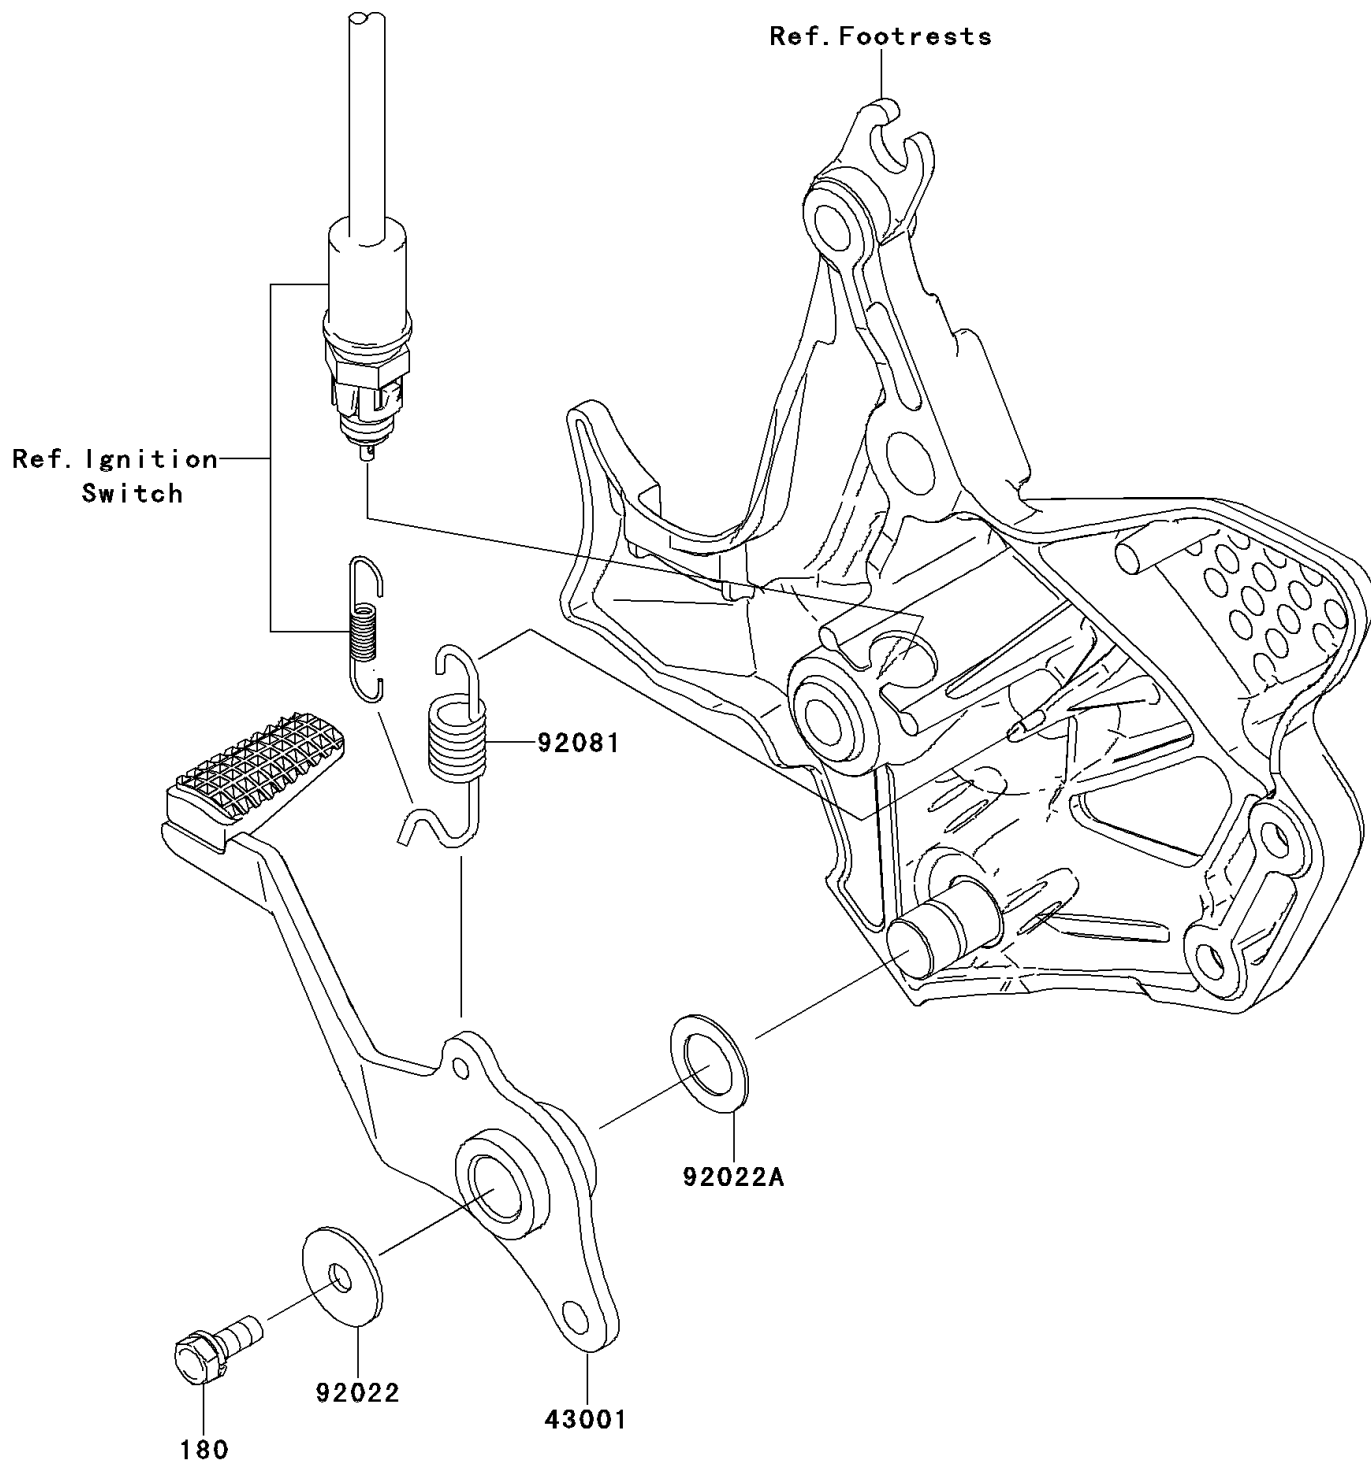

2009 Versys™

PARTS DIAGRAM

Brake Pedal

Kawasaki

Let the Good Times Roll®

F2260

2009 Versys™

PARTS LIST

Brake Pedal

ITEM NAME

PART NUMBER

QUANTITY
