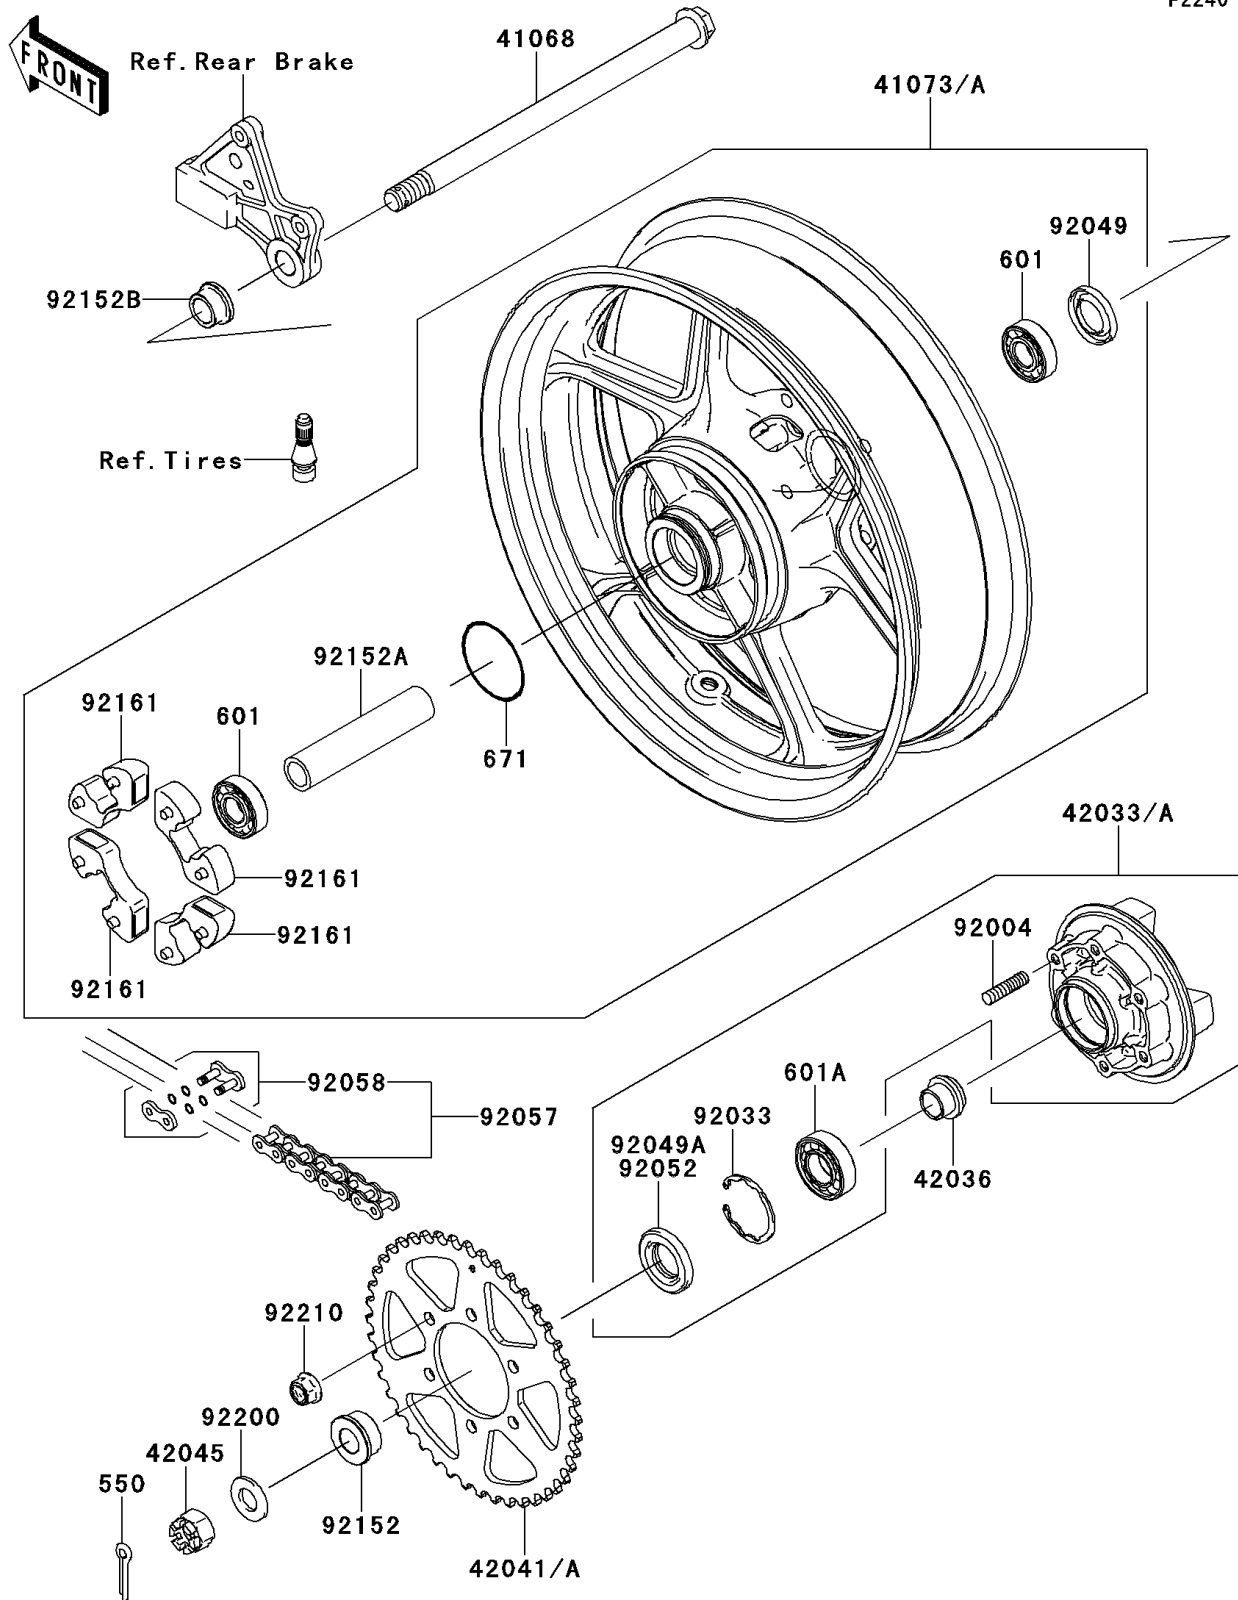

2009 Versys™

PARTS DIAGRAM

Rear Hub

2009 Versys™

PARTS LIST

Rear Hub

ITEM NAME

PART NUMBER

QUANTITY
