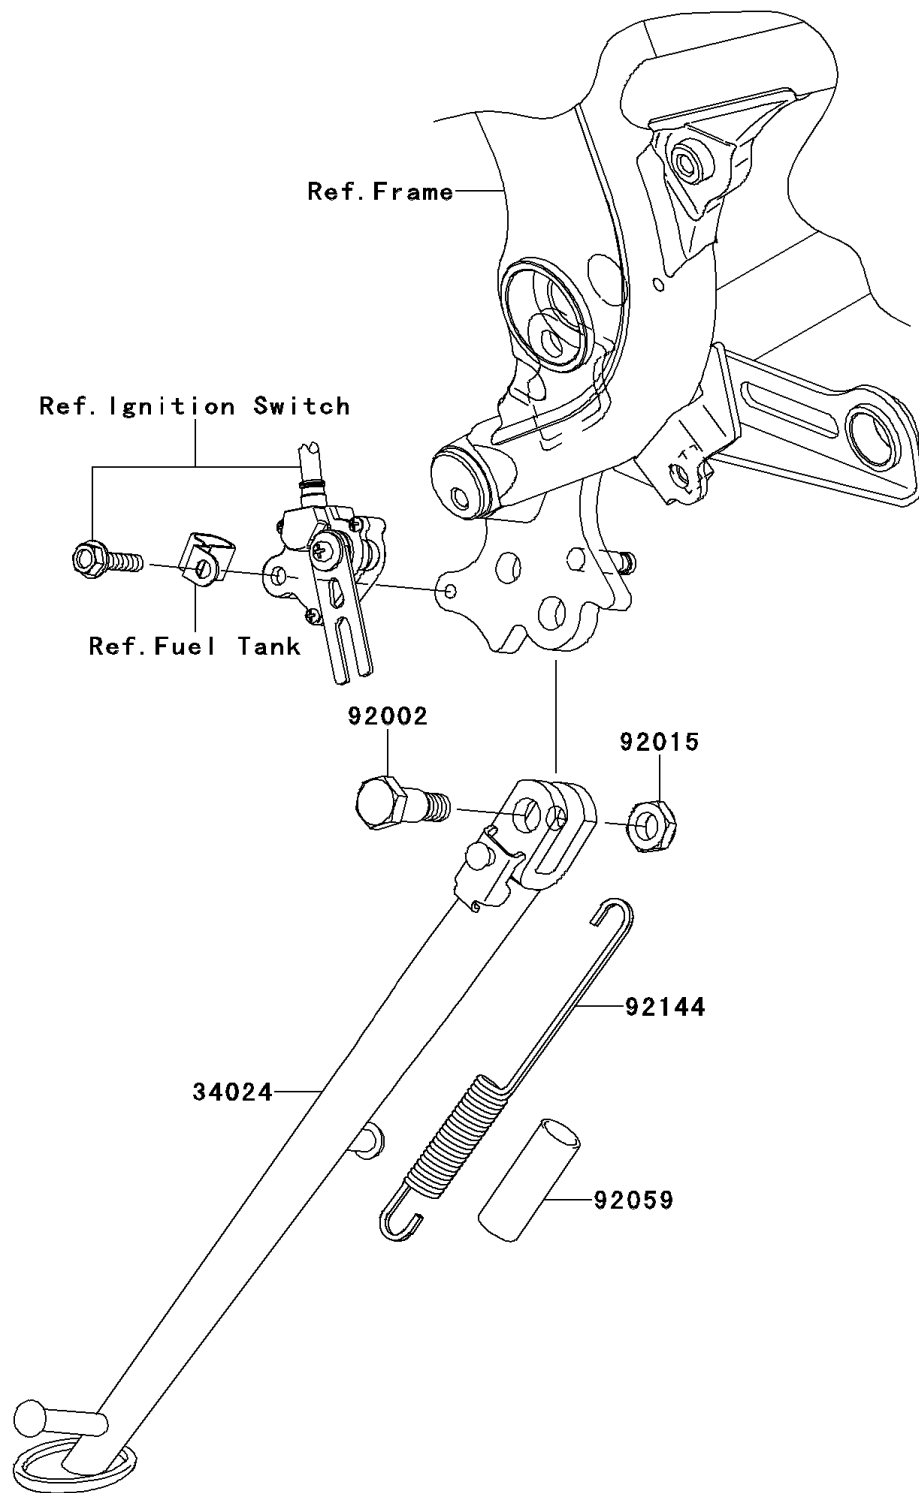

2009 Versys™

PARTS DIAGRAM

Stand(s)

Kawasaki

Let the Good Times Roll®

F2190

2009 Versys™

PARTS LIST

Stand(s)

ITEM NAME

PART NUMBER

QUANTITY
