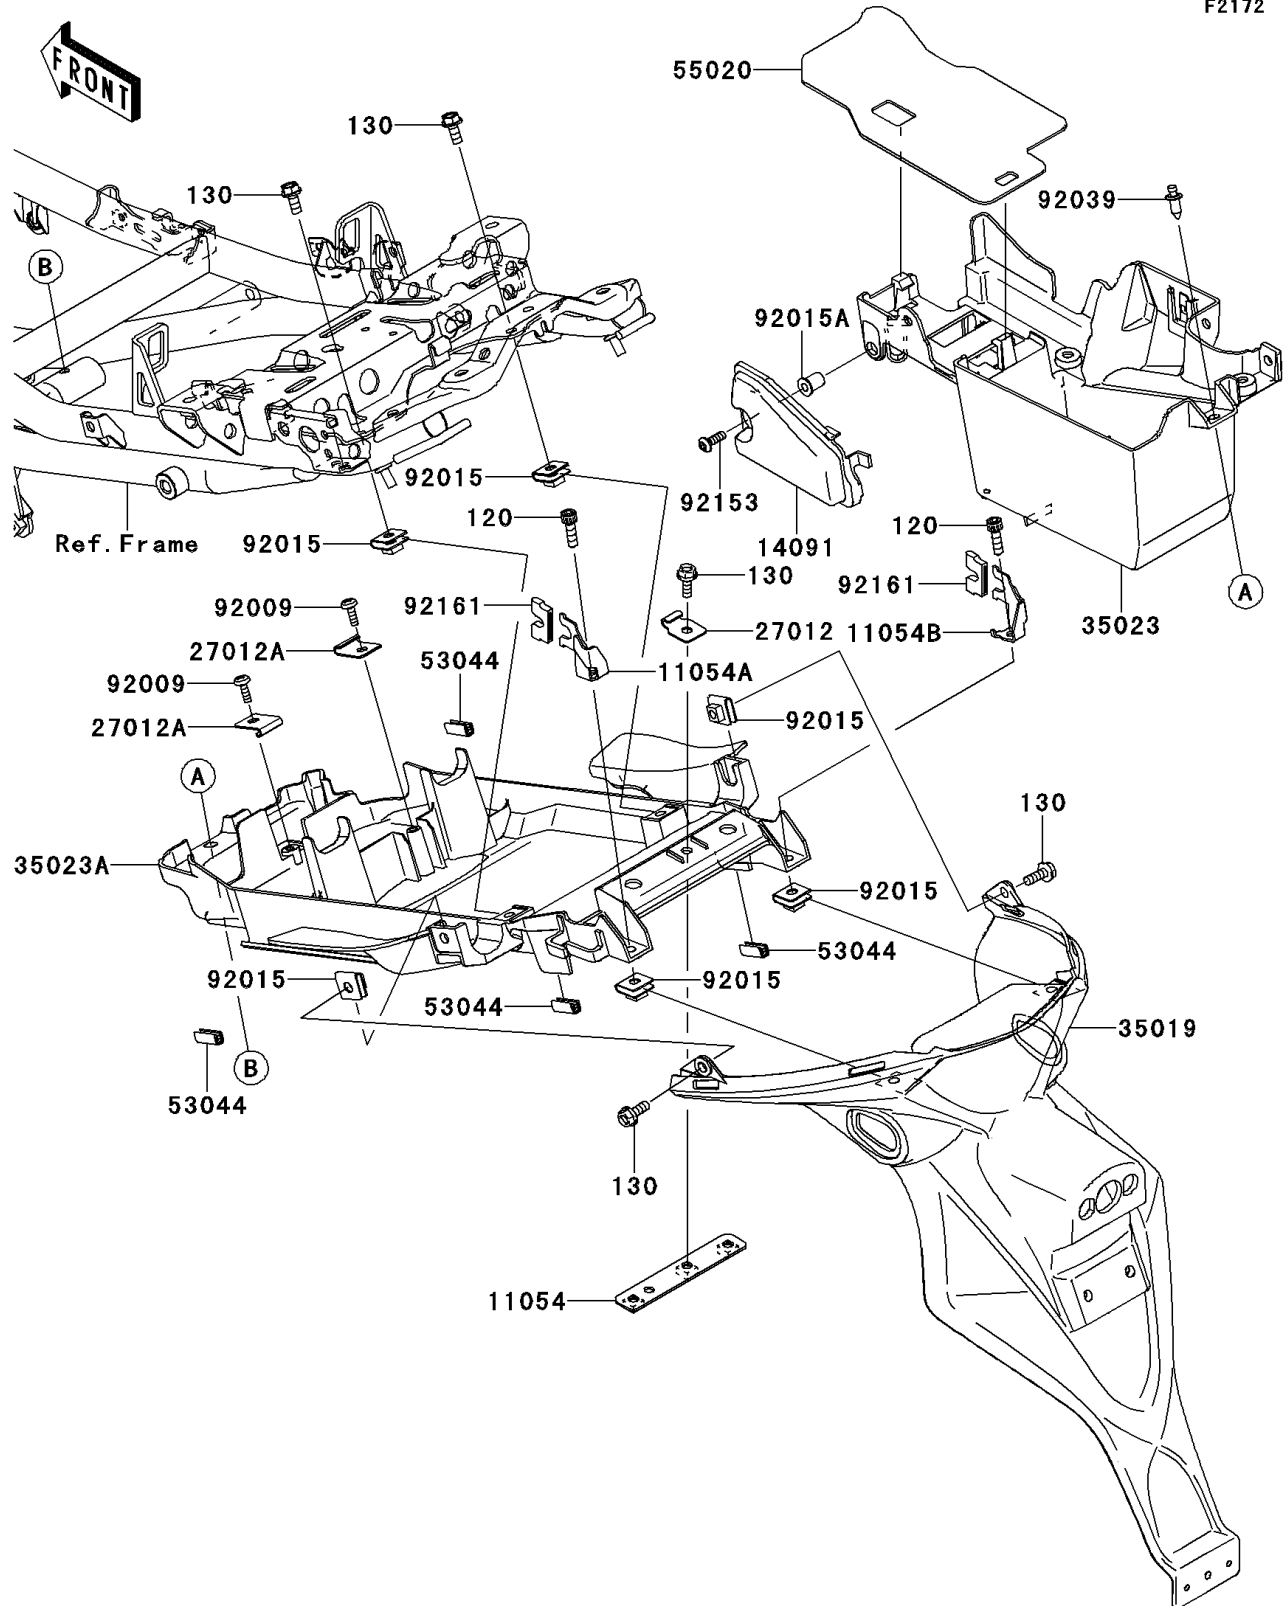

2009 Versys™

PARTS DIAGRAM

Rear Fender(s)

F2172

2009 Versys™

PARTS LIST

Rear Fender(s)

ITEM NAME

PART NUMBER

QUANTITY
