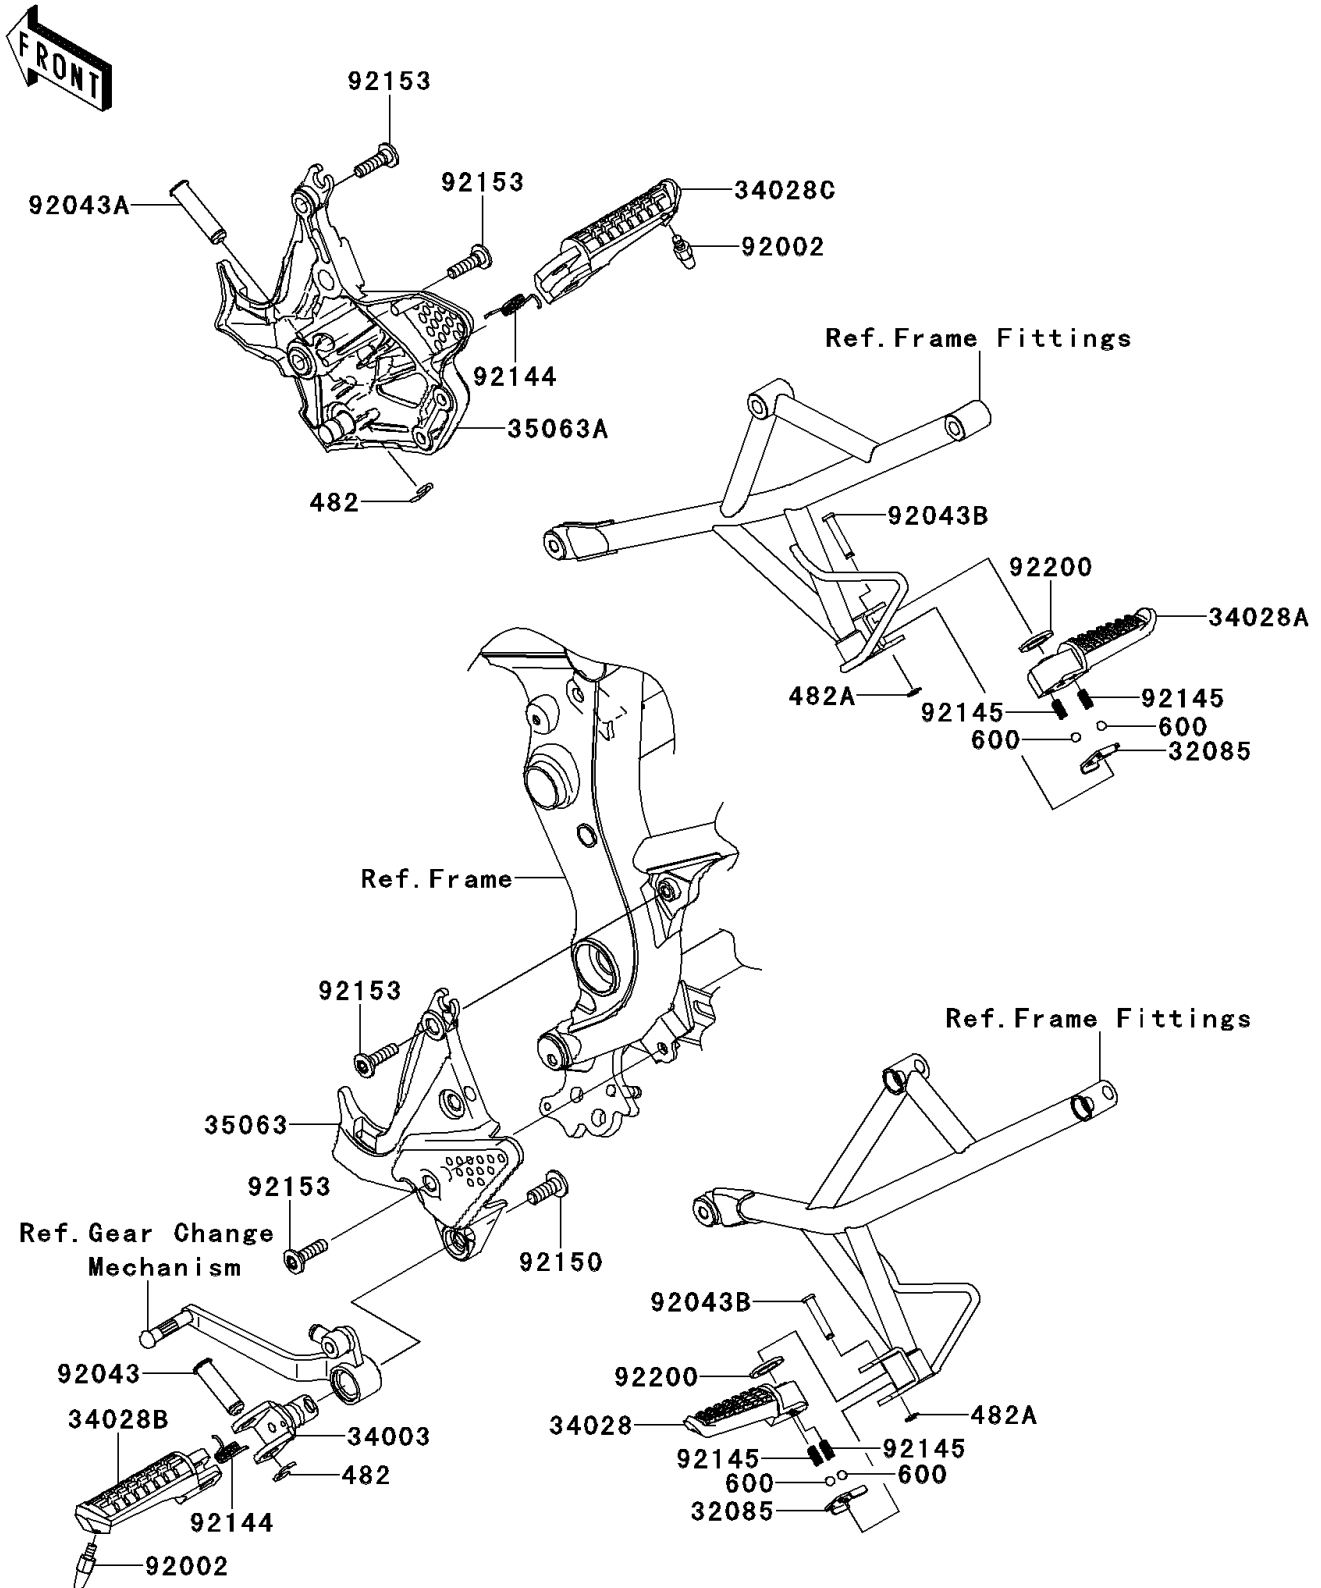

2009 Versys™

PARTS DIAGRAM

Footrests

Kawasaki

Let the Good Times Roll®

F2160

2009 Versys™

PARTS LIST

Footrests

ITEM NAME

PART NUMBER

QUANTITY
