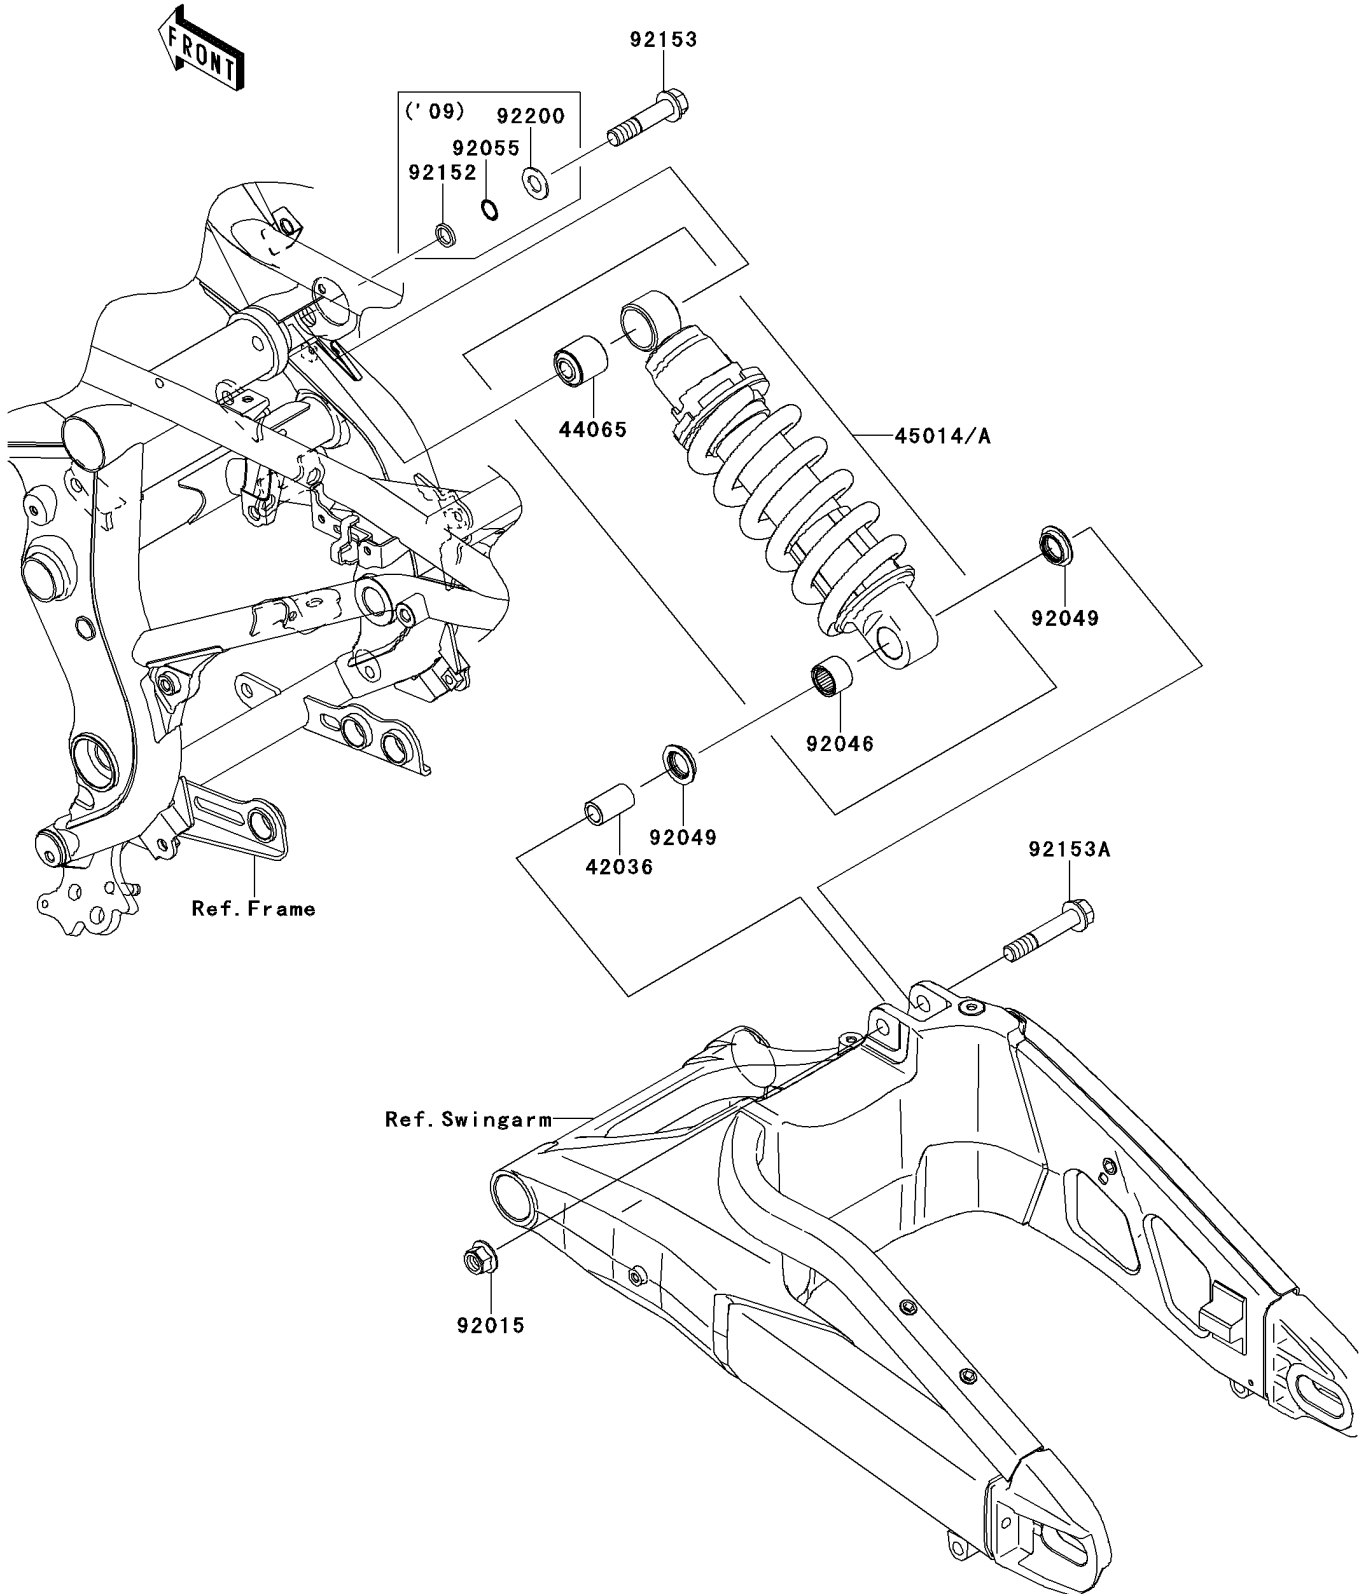

2009 Versys™

PARTS DIAGRAM

Suspension/Shock Absorber

F2151

2009 Versys™

PARTS LIST

Suspension/Shock Absorber

ITEM NAME

PART NUMBER

QUANTITY
