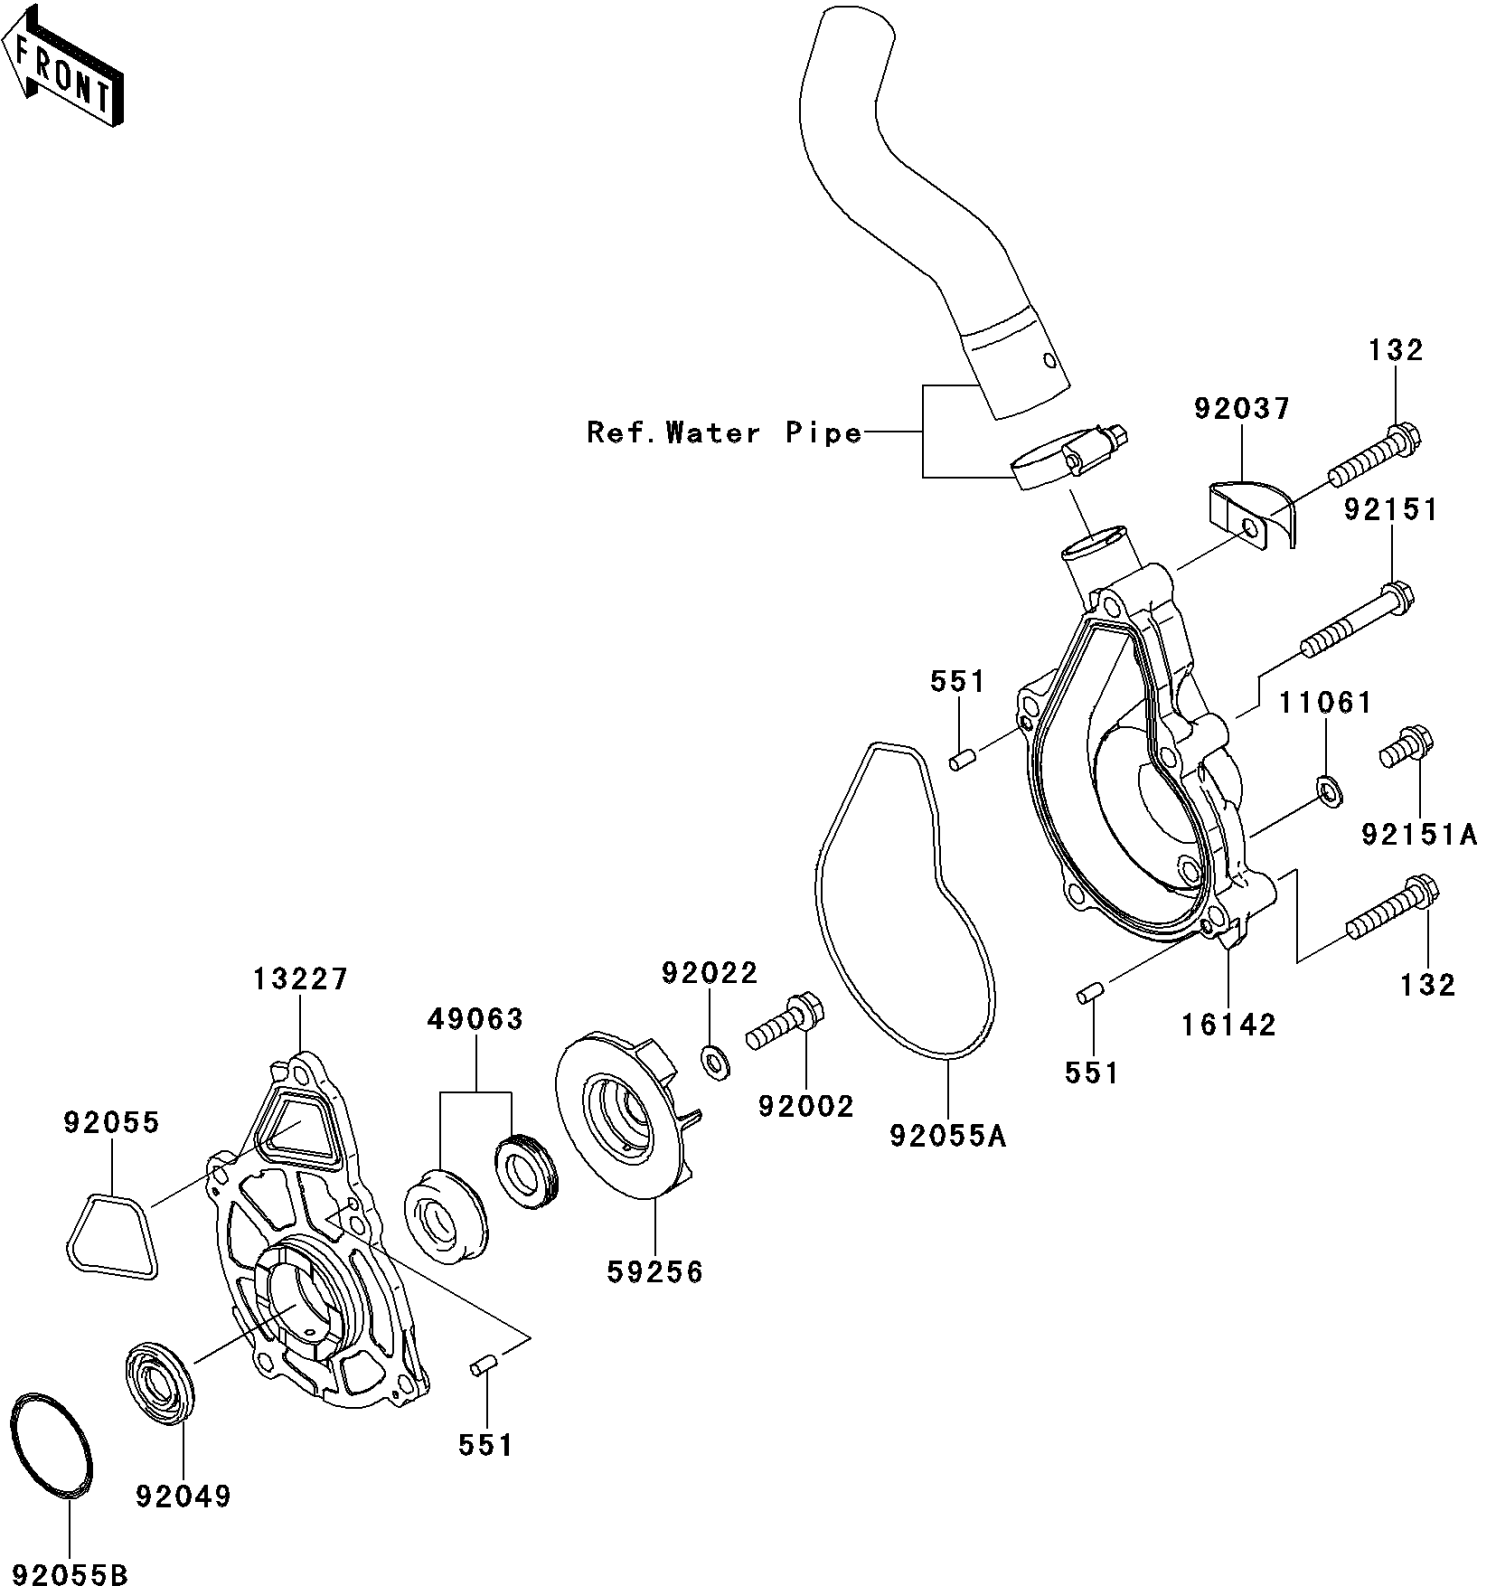

2009 Versys™

PARTS DIAGRAM

Water Pump

E3031

2009 Versys™

PARTS LIST

Water Pump

ITEM NAME

PART NUMBER

QUANTITY
