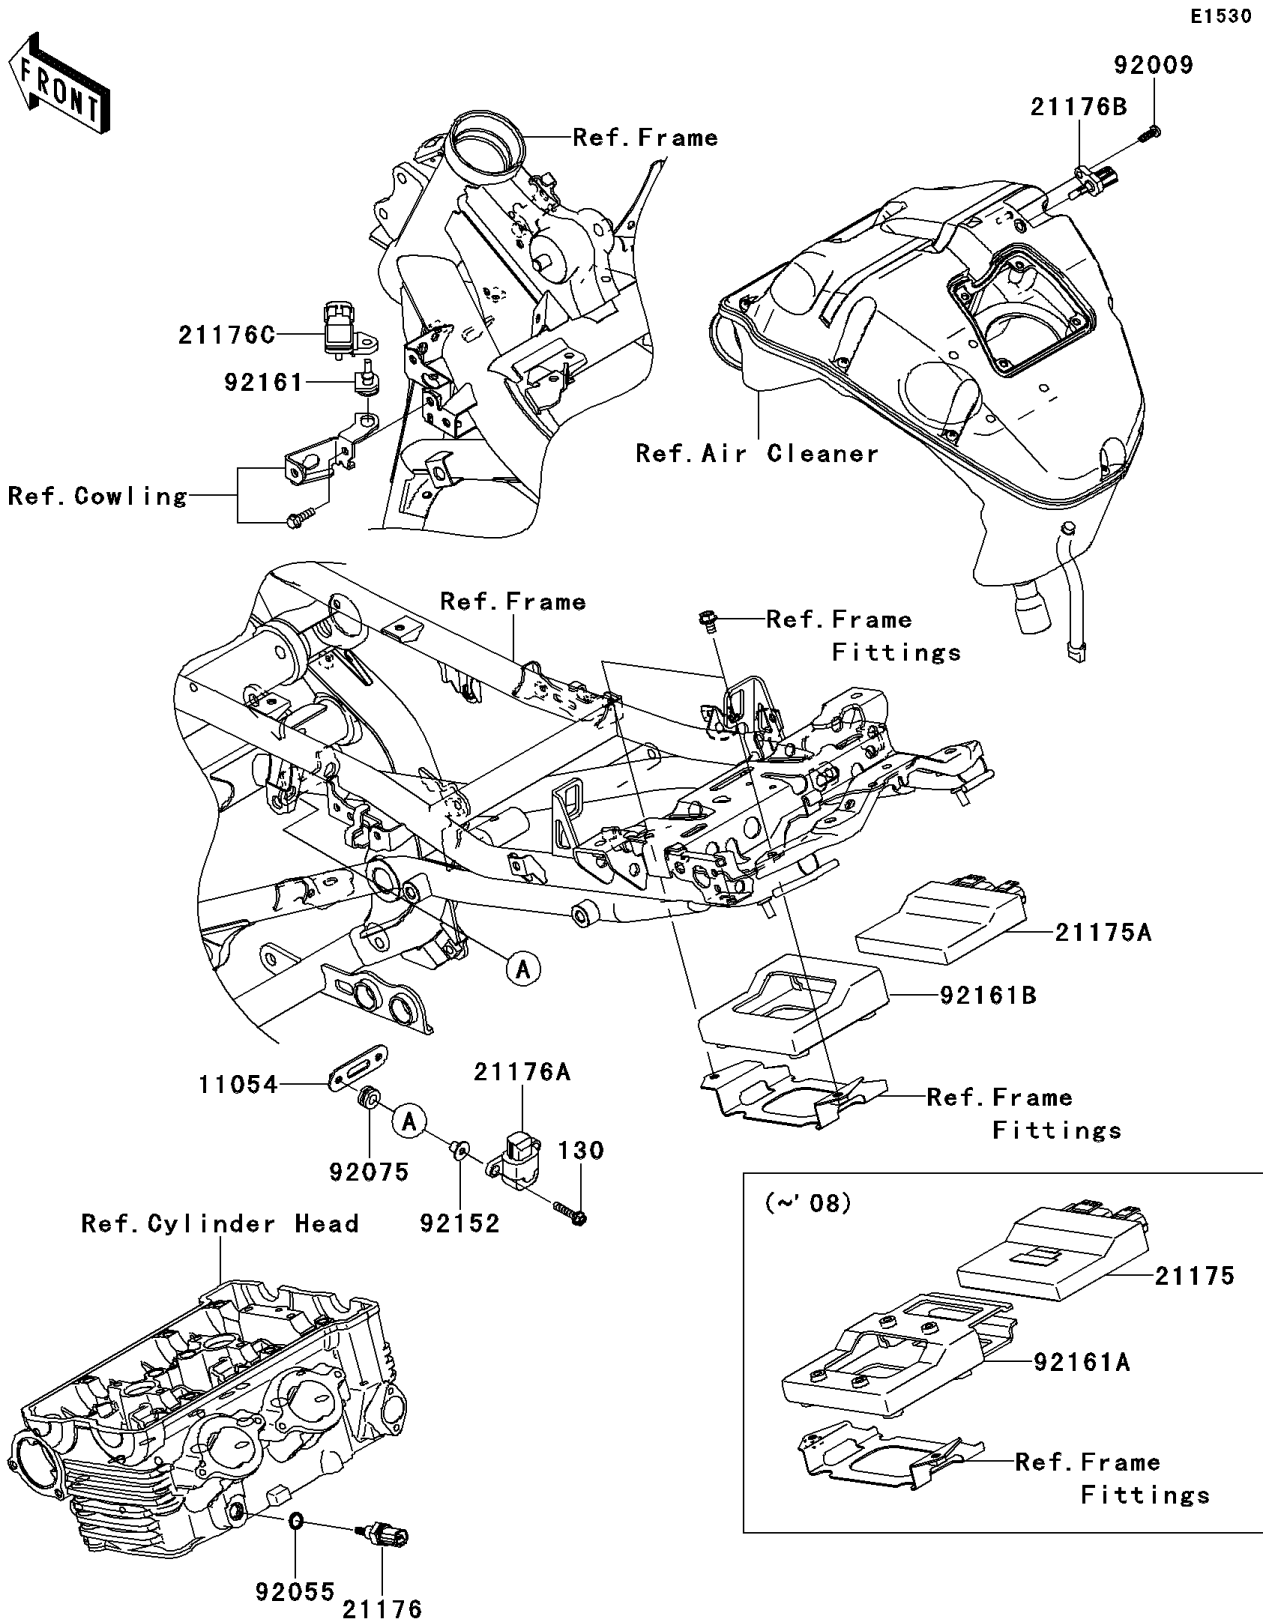

2009 Versys™

PARTS DIAGRAM

Fuel Injection

Kawasaki

Let the Good Times Roll®

2009 Versys™

PARTS LIST

Fuel Injection

ITEM NAME

PART NUMBER

QUANTITY
