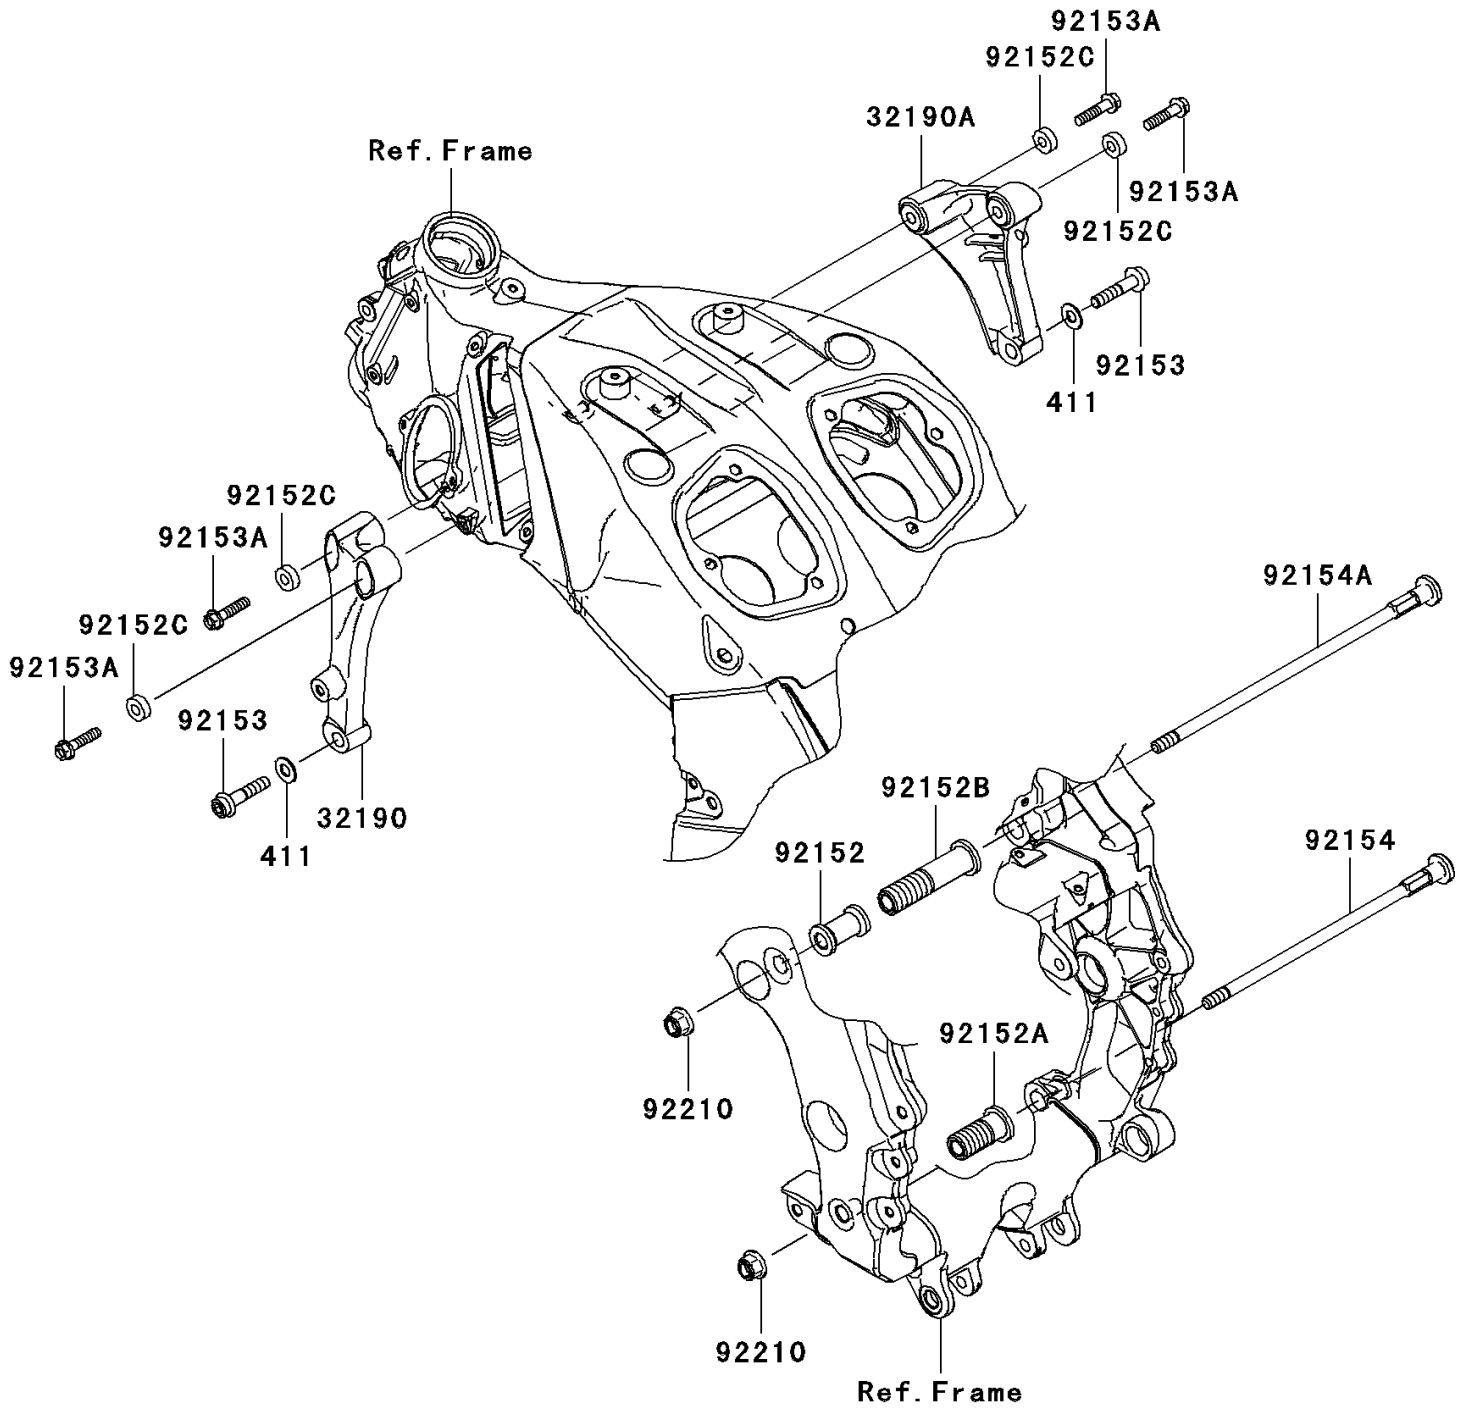

2011 NINJA® ZX™-14

PARTS DIAGRAM

Engine Mount

F2122

2011 NINJA® ZX™-14

PARTS LIST

Engine Mount

Kawasaki

Let the Good Times Roll®

ITEM NAME

PART NUMBER

QUANTITY
