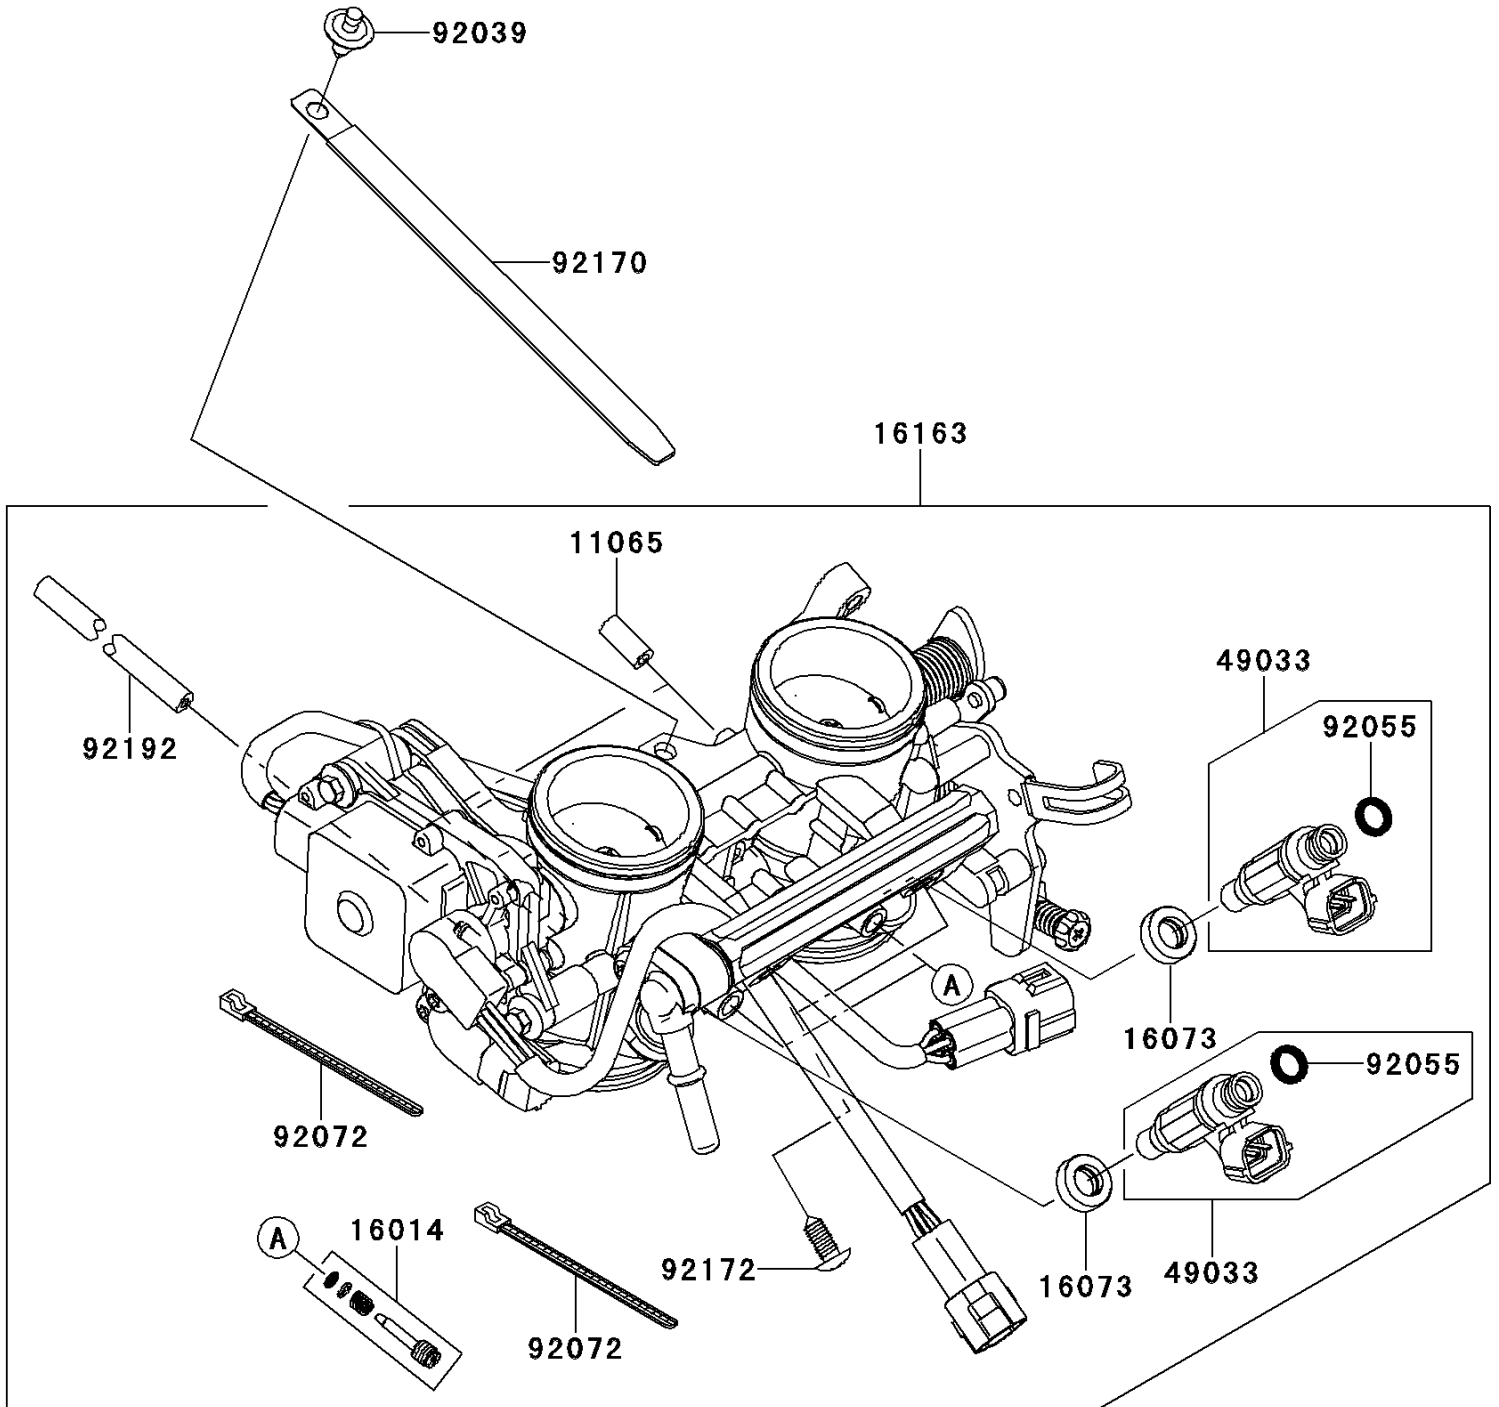

2009 Versys™

PARTS DIAGRAM

Throttle

E1510

2009 Versys™

PARTS LIST

Throttle

ITEM NAME

PART NUMBER

QUANTITY
