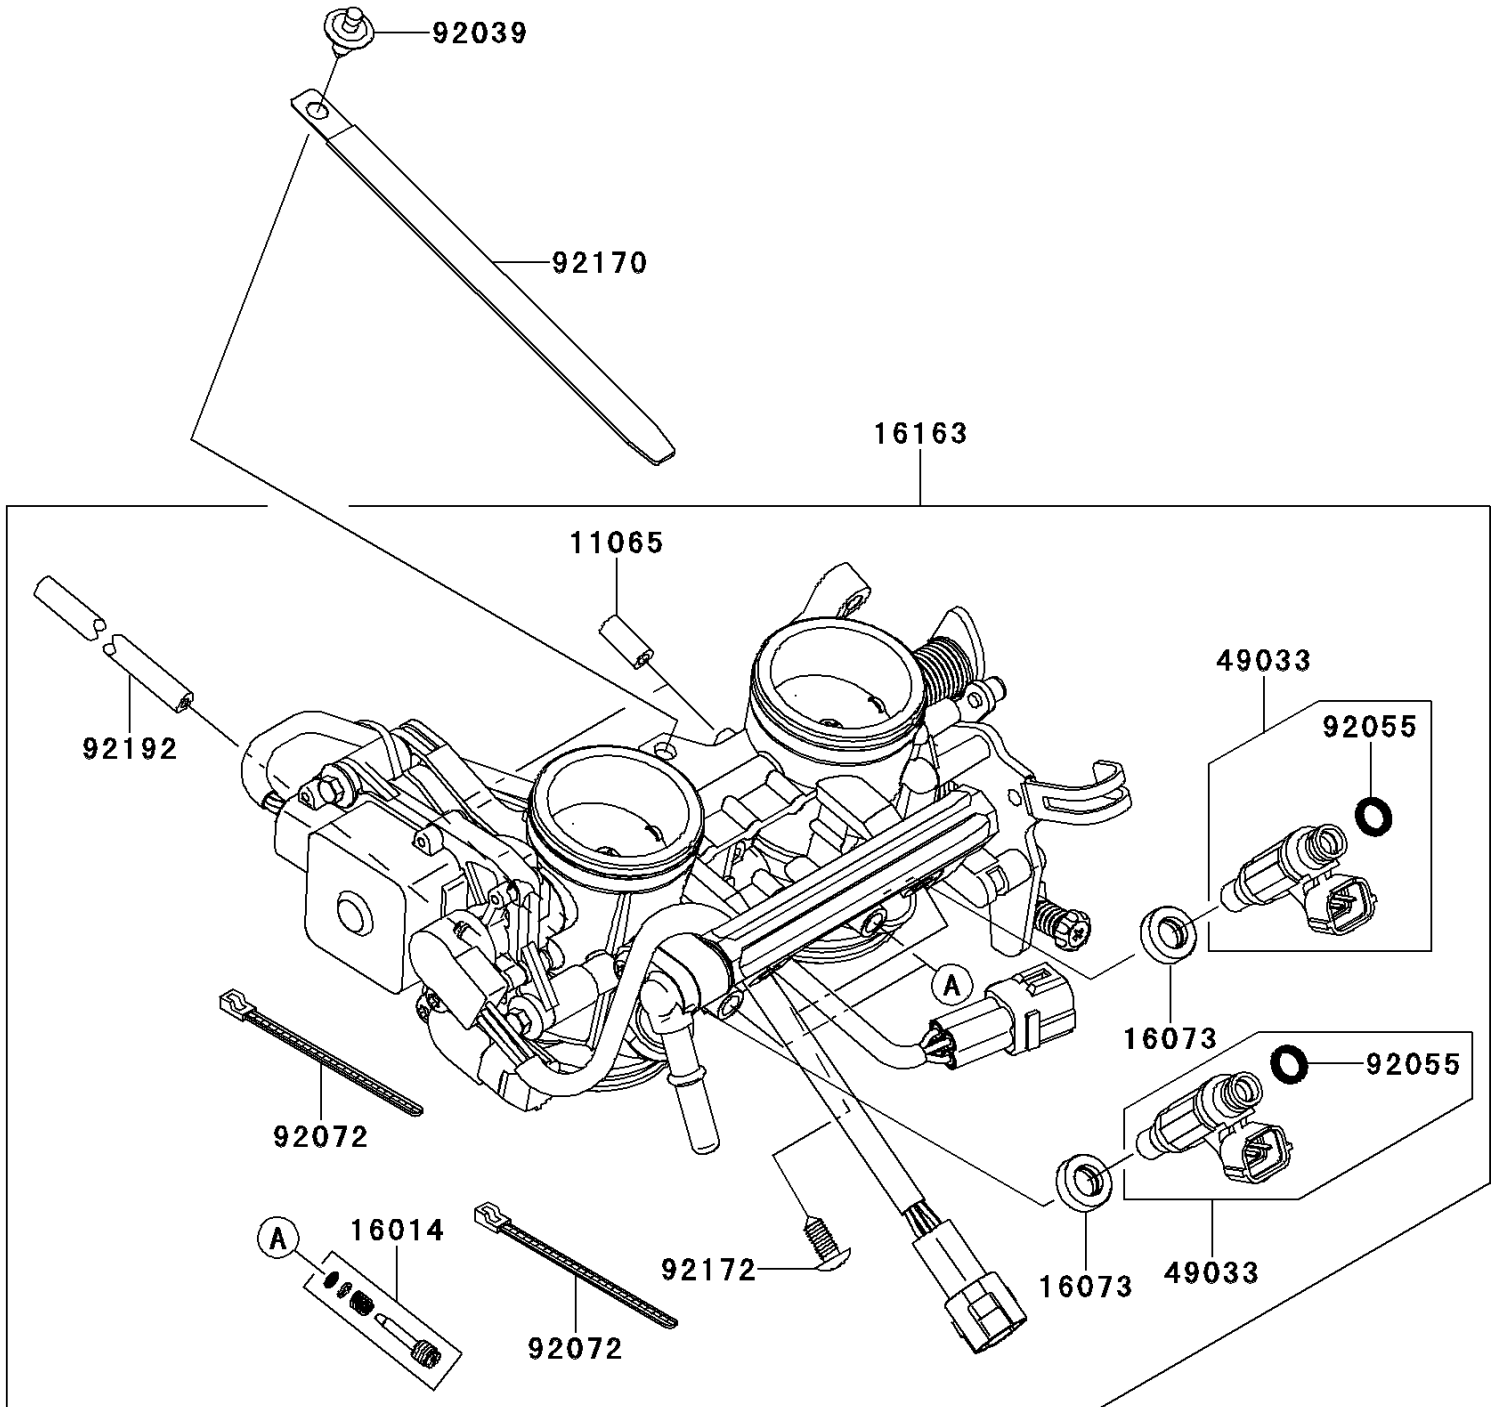

2007 VERSYS® (European)

PARTS DIAGRAM

Throttle

E1510

2007 VERSYS® (European)

PARTS LIST

Throttle

ITEM NAME	PART NUMBER	QUANTITY
CAP (Ref # 11065)	11065-0018	2
SCREW-PILOT AIR (Ref # 16014)	16014-0002	2
INSULATOR (Ref # 16073)	16073-3707	2
THROTTLE-ASSY,TTK38 (Ref # 16163)	16163-0099	1
NOZZLE-INJECTION (Ref # 49033)	49033-0011	2
RIVET (Ref # 92039)	92039-0068	1
RING-O,INJECTION NOZZLE (Ref # 92055)	92055-1622	2
BAND,SUB-HARNESS (Ref # 92072)	92072-0012	2
CLAMP,L=150 (Ref # 92170)	92170-1114	1
SCREW,PIPE INJECTION (Ref # 92172)	92172-0064	2
TUBE,RUBBER,3X7X265 (Ref # 92192)	92192-1375	1