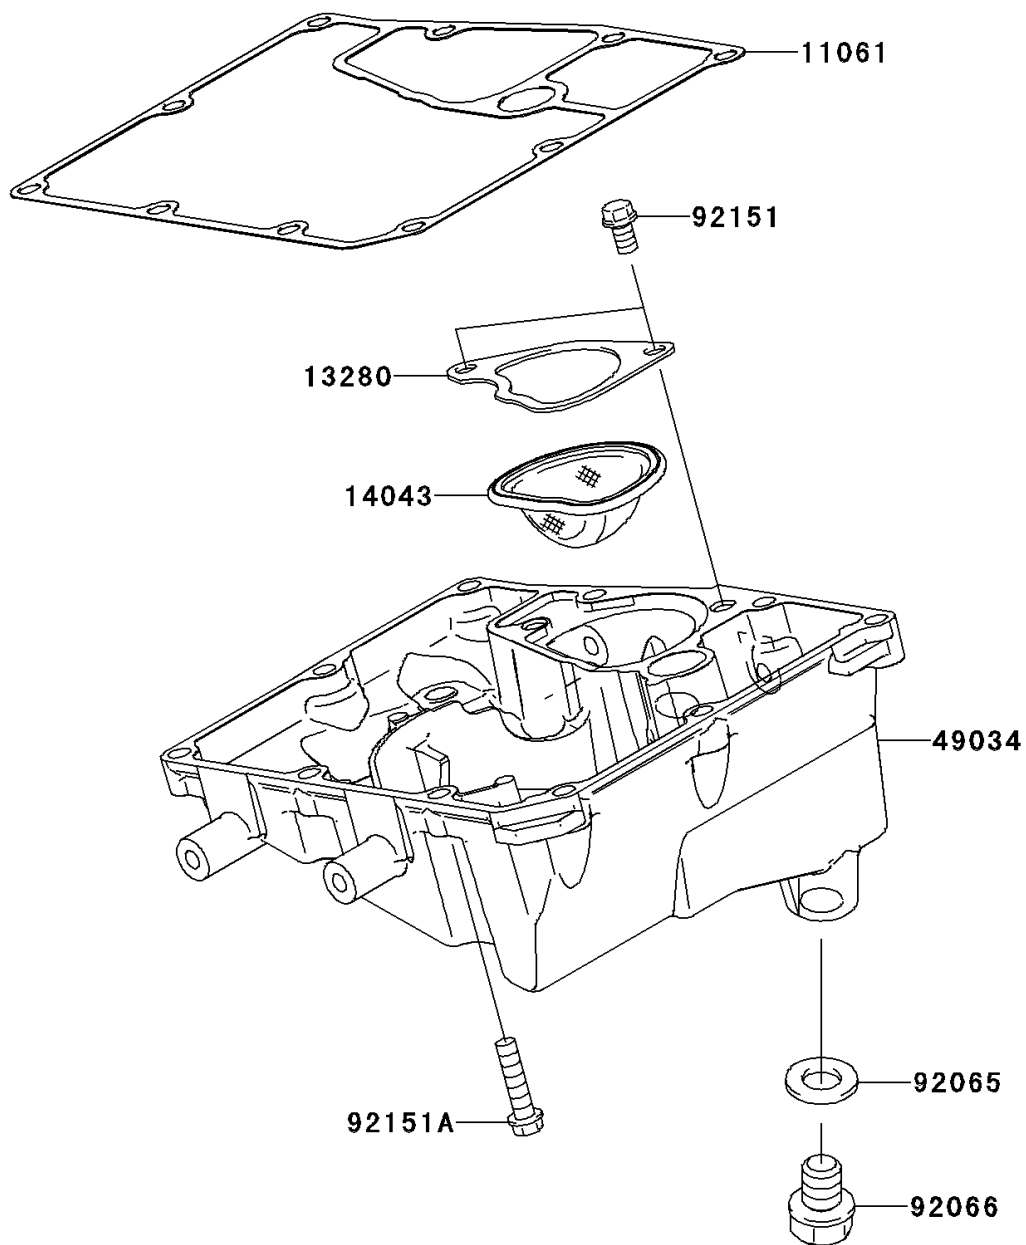

2009 Versys™

PARTS DIAGRAM

Oil Pan

Kawasaki

Let the Good Times Roll®

E1434

2009 Versys™

PARTS LIST

Oil Pan

ITEM NAME

PART NUMBER

QUANTITY
