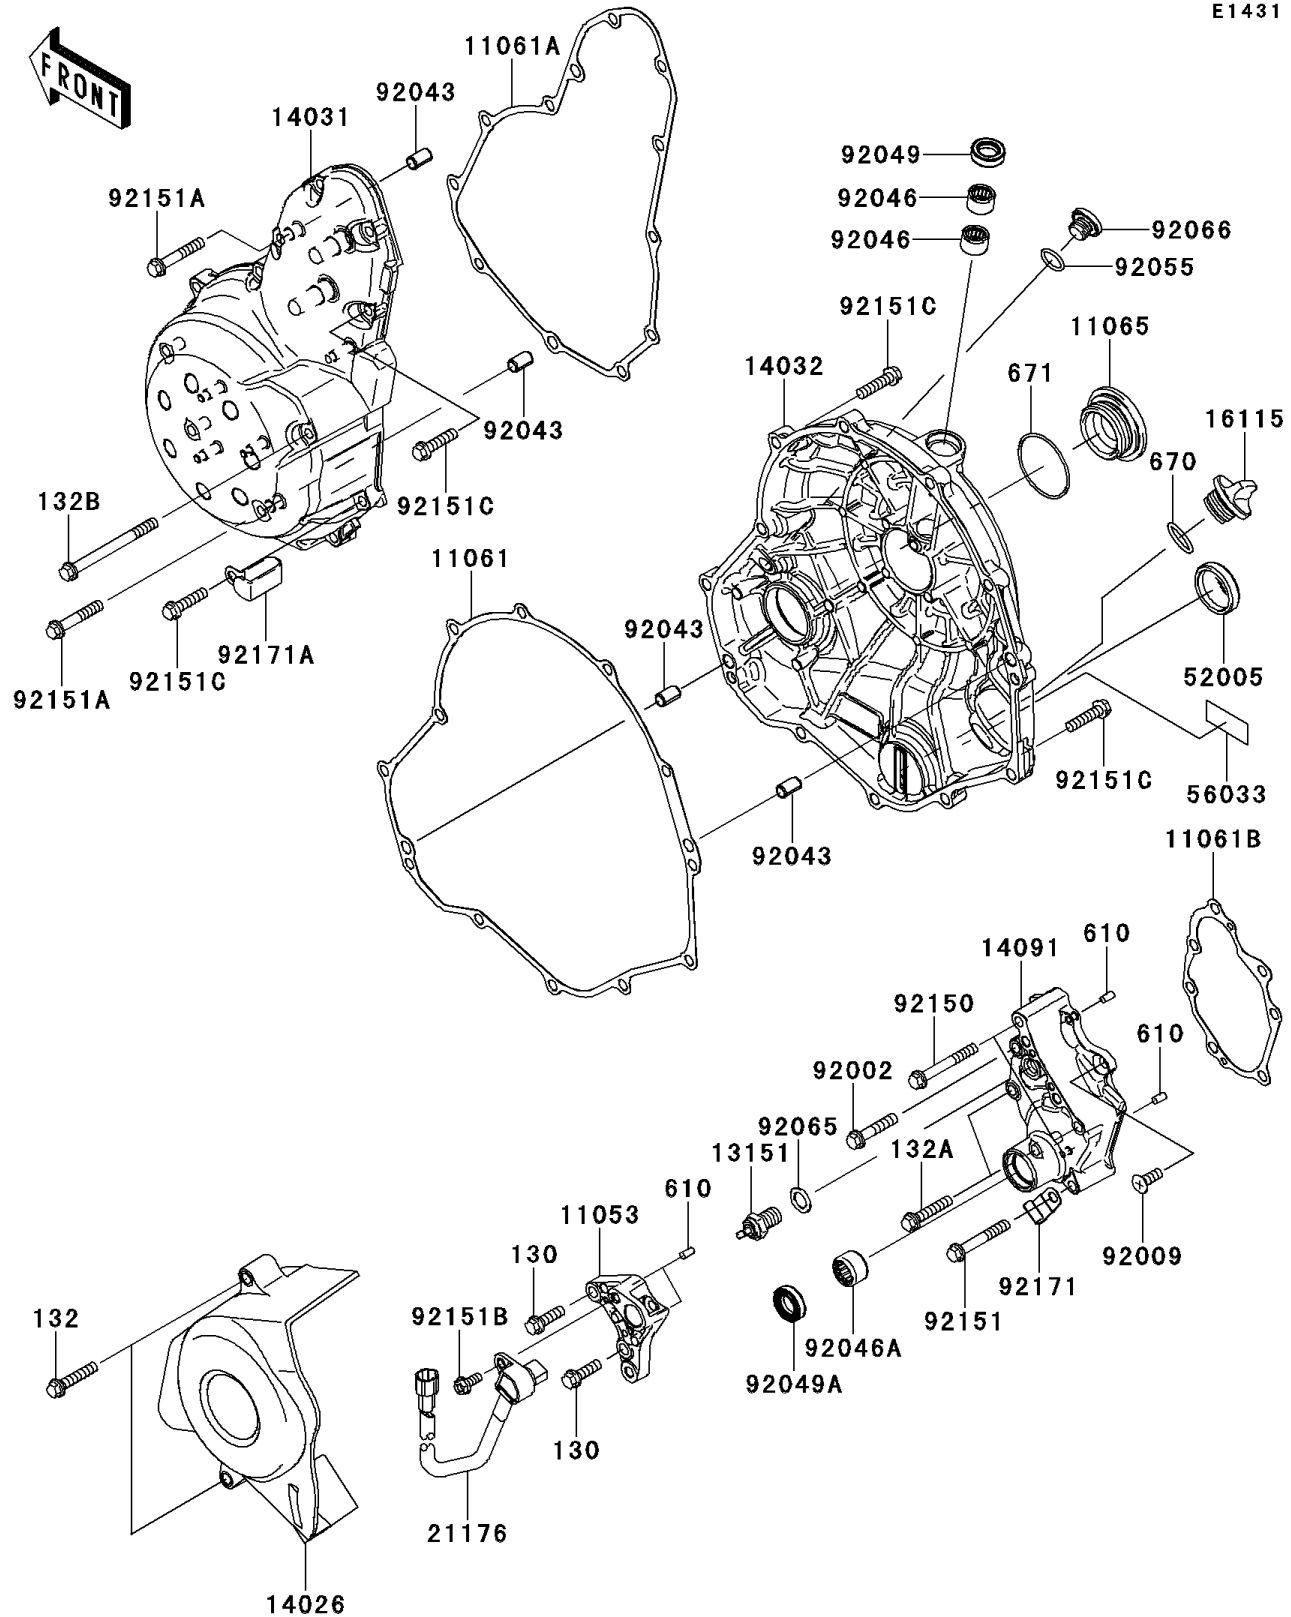

2009 Versys™

PARTS DIAGRAM

Engine Cover(s)

E1431

2009 Versys™

PARTS LIST

Engine Cover(s)

ITEM NAME

PART NUMBER

QUANTITY
