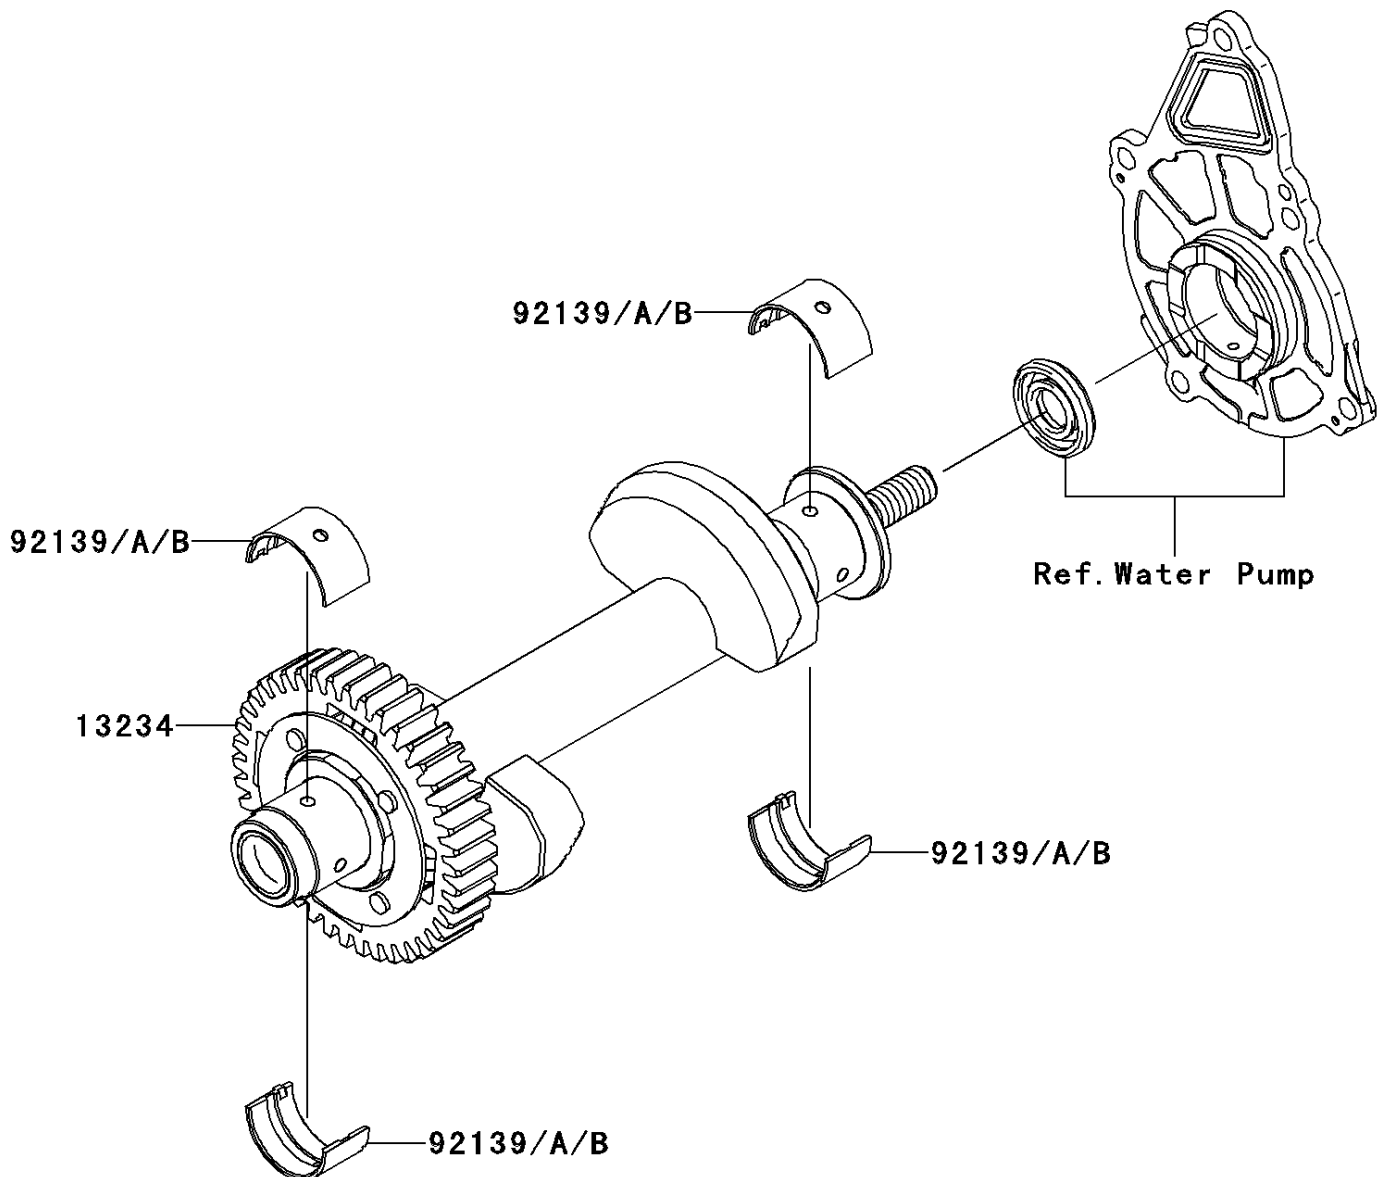

2007 VERSYS® (European)

PARTS DIAGRAM

Balancer

E1323

2007 VERSYS® (European)

PARTS LIST

Balancer

ITEM NAME	PART NUMBER	QUANTITY
SHAFT-COMP,BALANCER (Ref # 13234)	13234-0024	1
BUSHING,BALANCER,BLUE (Ref # 92139)	92139-0117	4
BUSHING,BALANCER,BLACK (Ref # 92139A)	92139-0118	AR
BUSHING,BALANCER,BROWN (Ref # 92139B)	92139-0119	AR