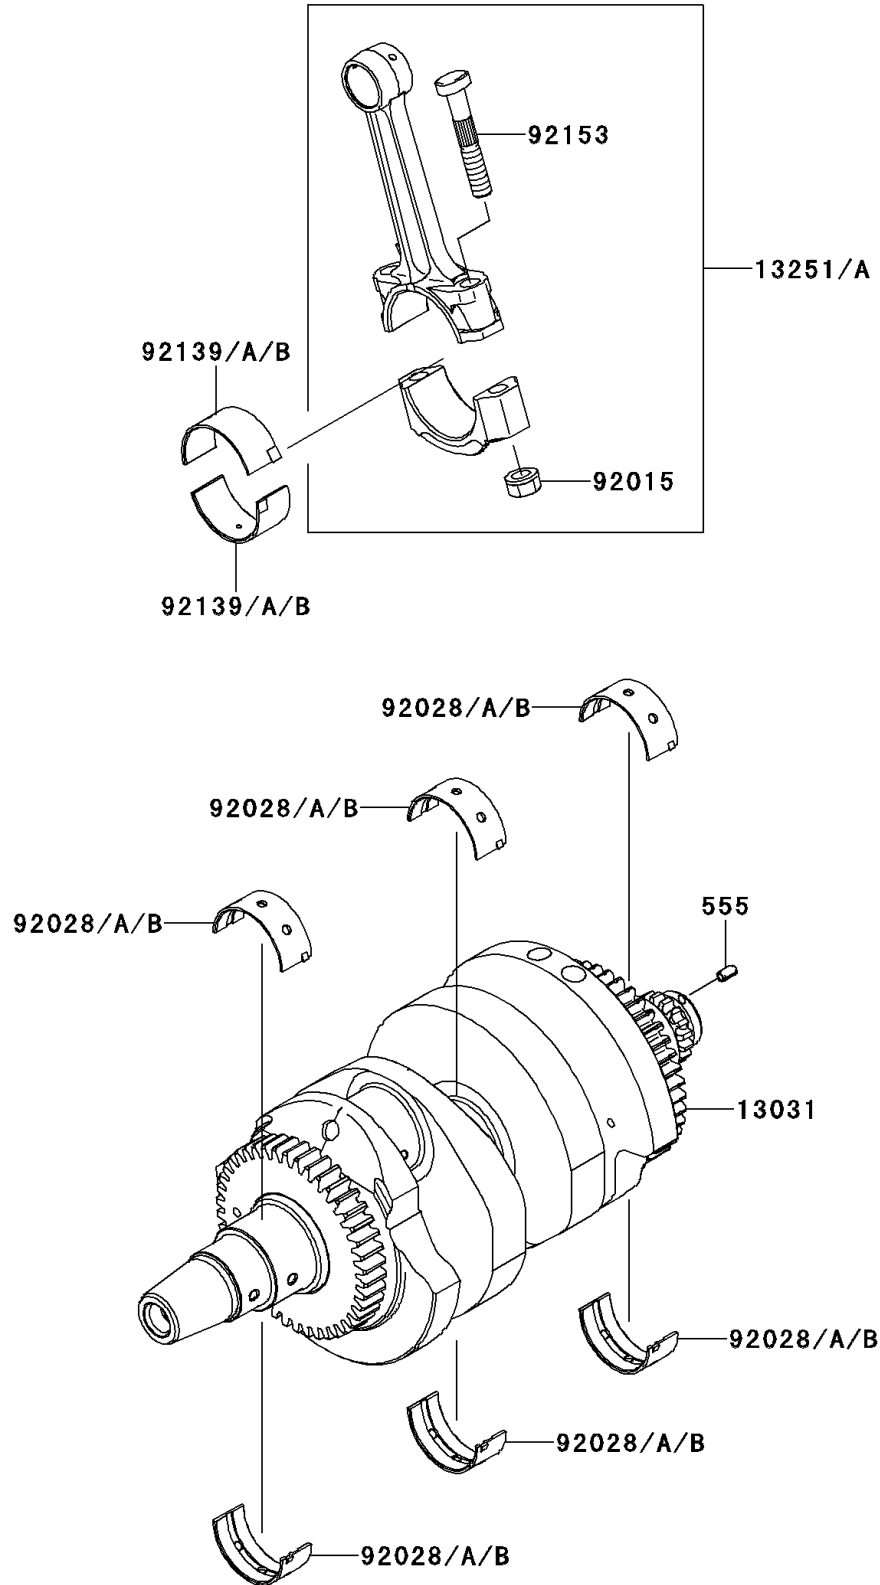

2007 VERSYS® (European)

PARTS DIAGRAM

Crankshaft

E1321

2007 VERSYS® (European)

PARTS LIST

Crankshaft

ITEM NAME	PART NUMBER	QUANTITY
PIN-SPRING,4X8 (Ref # 555)	555A0408	1
CRANKSHAFT-COMP (Ref # 13031)	13031-0097	1
ROD-ASSY-CONNECTING,J (Ref # 13251)	13251-0010-JJ	AR
ROD-ASSY-CONNECTING,K (Ref # 13251A)	13251-0010-KK	2
NUT,FLANGED,8MM (Ref # 92015)	92015-1311	4
BUSHING,CRANKSHAFT,BLUE (Ref # 92028)	92028-1903	6
BUSHING,CRANKSHAFT,BLACK (Ref # 92028A)	92028-1904	AR
BUSHING,CRANKSHAFT,BROWN (Ref # 92028B)	92028-1905	AR
BUSHING,CON-ROD,BLUE (Ref # 92139)	92139-0114	4
BUSHING,CON-ROD,BLACK (Ref # 92139A)	92139-0115	AR
BUSHING,CON-ROD,BROWN (Ref # 92139B)	92139-0116	AR
BOLT,CON-ROD,8X49 (Ref # 92153)	92153-0957	4