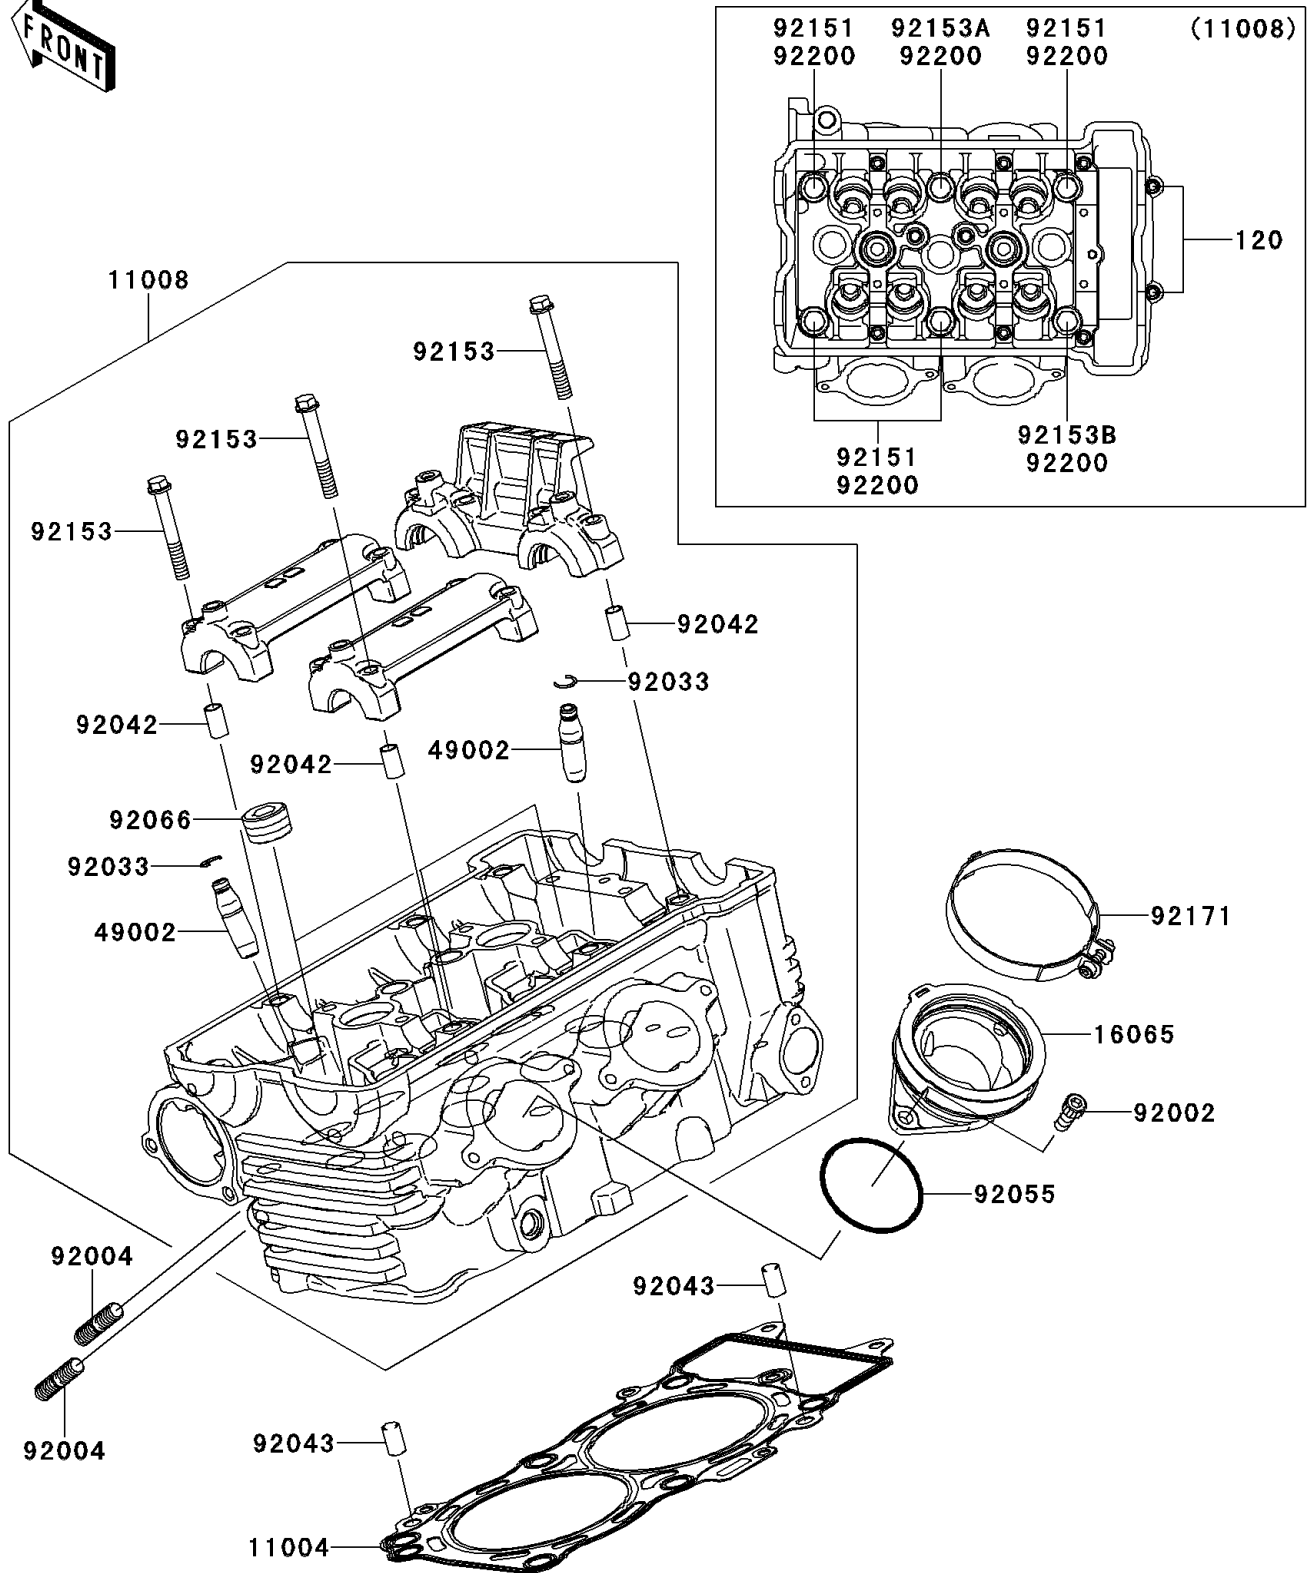

2009 Versys™

PARTS DIAGRAM

Cylinder Head

Kawasaki

Let the Good Times Roll®

E1111

2009 Versys™

PARTS LIST Cylinder Head

ITEM NAME

PART NUMBER

QUANTITY
