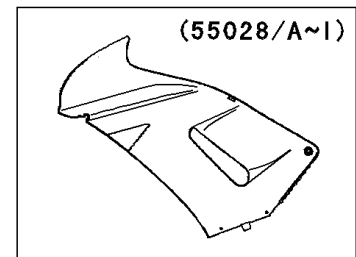

2008 Ninja® 650R

PARTS DIAGRAM

Cowling(Center)(A7F/A8F)

F2871B

(55028/E)	S. Red
(55028A/F)	Black
(55028B/G)	P. Red
(55028C/H)	Blue
(55028D/I)	Green

WOD

2008 Ninja® 650R

PARTS LIST

Cowling(Center)(A7F/A8F)

ITEM NAME	PART NUMBER	QUANTITY
COVER,CNT COWLING,INNER,LH (Ref # 14091)	14091-0655	1
COVER,CNT COWLING,INNER,RH (Ref # 14091A)	14091-0656	1
COWLING,CNT,LH,S.RED (Ref # 55028)	55028-0116-H1	1
COWLING,CNT,LH,M.BLACK (Ref # 55028A)	55028-0116-17K	1
COWLING,CNT,LH,L.GREEN (Ref # 55028D)	55028-0116-777	1
COWLING,CNT,RH,S.RED (Ref # 55028E)	55028-0117-H1	1
COWLING,CNT,RH,M.BLACK (Ref # 55028F)	55028-0117-17K	1
COWLING,CNT,RH,L.GREEN (Ref # 55028I)	55028-0117-777	1
SCREW,5X16 (Ref # 92009)	92009-1909	4
NUT,WELL,5MM (Ref # 92015)	92015-1757	4
CLAMP,HOSE (Ref # 92037)	92037-1827	4
GROMMET (Ref # 92071)	92071-056	2
COLLAR (Ref # 92152)	92152-0422	2
BOLT,6X18 (Ref # 92153)	92153-0478	2
DAMPER (Ref # 92161)	92161-0445	2
DAMPER (Ref # 92161A)	92161-0446	2
DAMPER (Ref # 92161B)	92161-1315	2
SCREW,TAPPING,5X16 (Ref # 92172)	92172-0175	2
WASHER,NYLONE,5.3X11.5X0.5 (Ref # 92200)	92200-0006	4
WASHER,10.4X15.9X0.5 (Ref # 92200A)	92200-0157	2