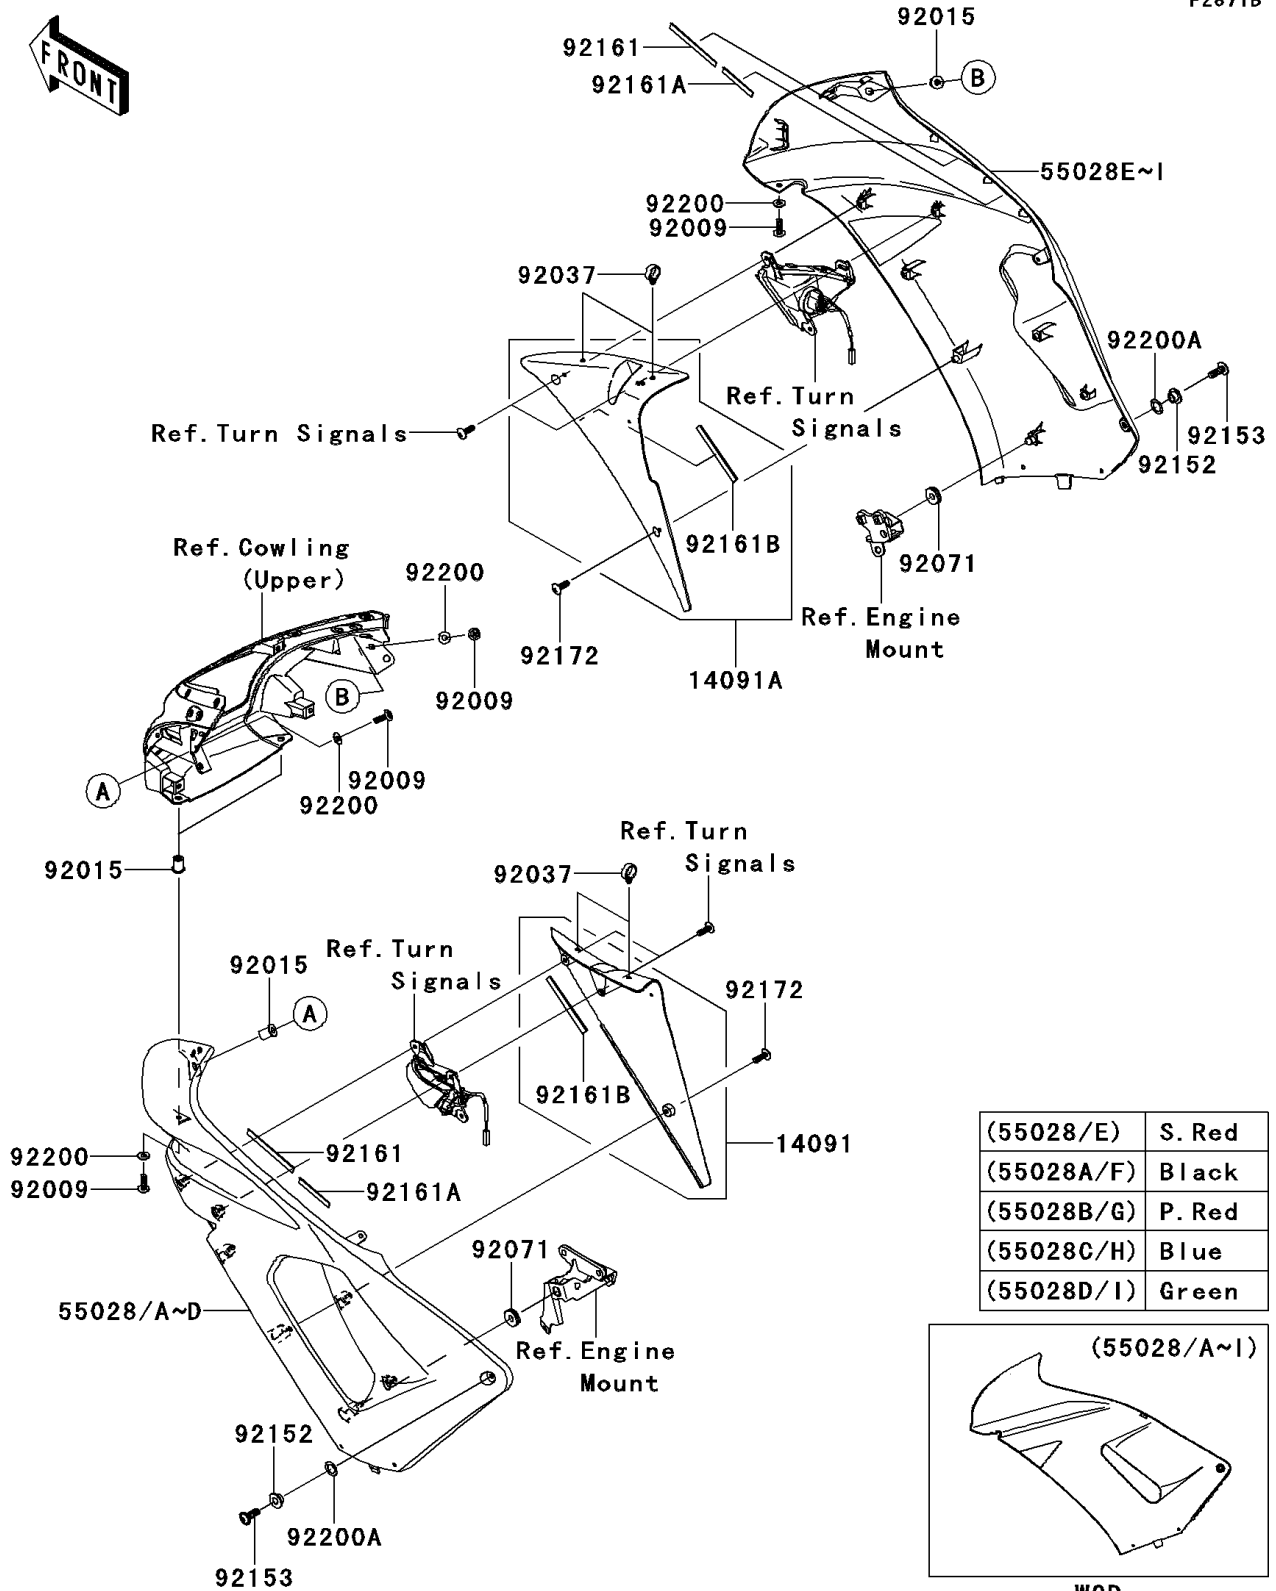

2008 Ninja® 650R

PARTS DIAGRAM

Cowling(Center)(A7F/A8F)

F2871B

(55028/E)	S. Red
(55028A/F)	Black
(55028B/G)	P. Red
(55028C/H)	Blue
(55028D/I)	Green

WOD

2008 Ninja® 650R

PARTS LIST

Cowling(Center)(A7F/A8F)

ITEM NAME	PART NUMBER	QUANTITY
COVER,CNT COWLING,INNER,LH (Ref # 14091)	14091-0655	1
COVER,CNT COWLING,INNER,RH (Ref # 14091A)	14091-0656	1
COWLING,CNT,LH,S.RED (Ref # 55028)	55028-0116-H1	1
COWLING,CNT,LH,M.BLACK (Ref # 55028A)	55028-0116-17K	1
COWLING,CNT,LH,L.GREEN (Ref # 55028D)	55028-0116-777	1
COWLING,CNT,RH,S.RED (Ref # 55028E)	55028-0117-H1	1
COWLING,CNT,RH,M.BLACK (Ref # 55028F)	55028-0117-17K	1
COWLING,CNT,RH,L.GREEN (Ref # 55028I)	55028-0117-777	1
SCREW,5X16 (Ref # 92009)	92009-1909	4
NUT,WELL,5MM (Ref # 92015)	92015-1757	4
CLAMP,HOSE (Ref # 92037)	92037-1827	4
GROMMET (Ref # 92071)	92071-056	2
COLLAR (Ref # 92152)	92152-0422	2
BOLT,6X18 (Ref # 92153)	92153-0478	2
DAMPER (Ref # 92161)	92161-0445	2
DAMPER (Ref # 92161A)	92161-0446	2
DAMPER (Ref # 92161B)	92161-1315	2
SCREW,TAPPING,5X16 (Ref # 92172)	92172-0175	2
WASHER,NYLONE,5.3X11.5X0.5 (Ref # 92200)	92200-0006	4
WASHER,10.4X15.9X0.5 (Ref # 92200A)	92200-0157	2