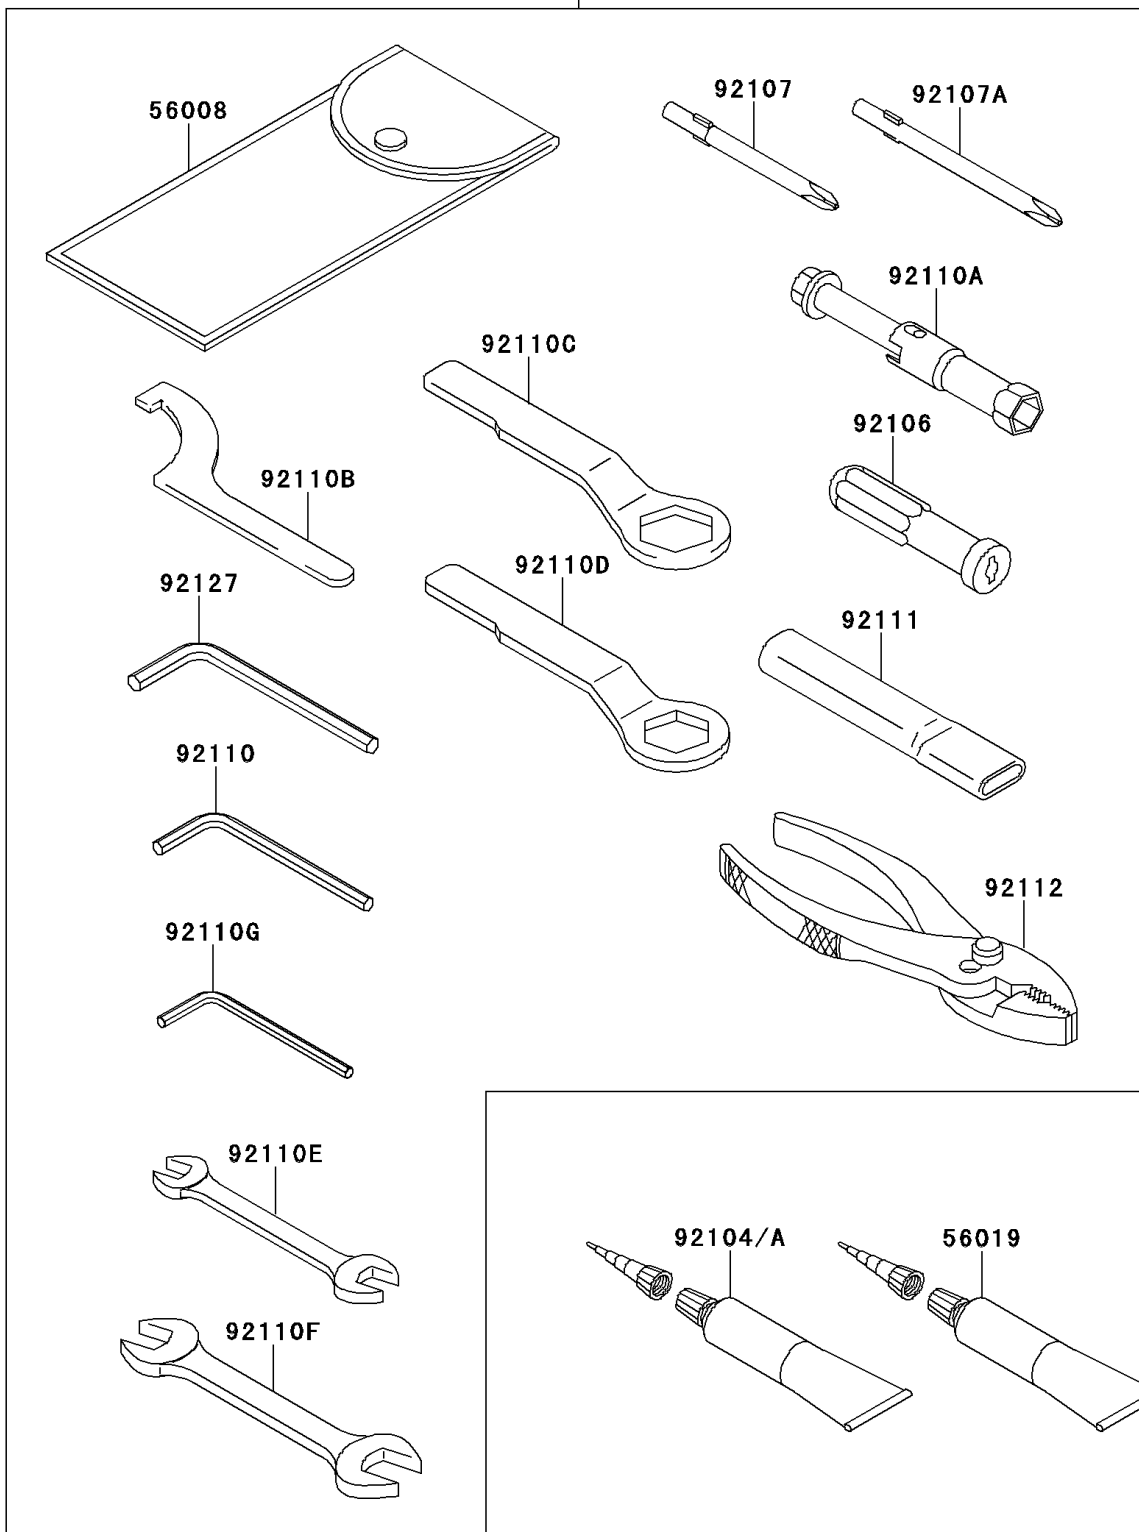

2006 Ninja® 650R

PARTS DIAGRAM

Owner's Tools

Kawasaki

Let the Good Times Roll®

56007

F2810

2006 Ninja® 650R

PARTS LIST

Owner's Tools

ITEM NAME

PART NUMBER

QUANTITY
