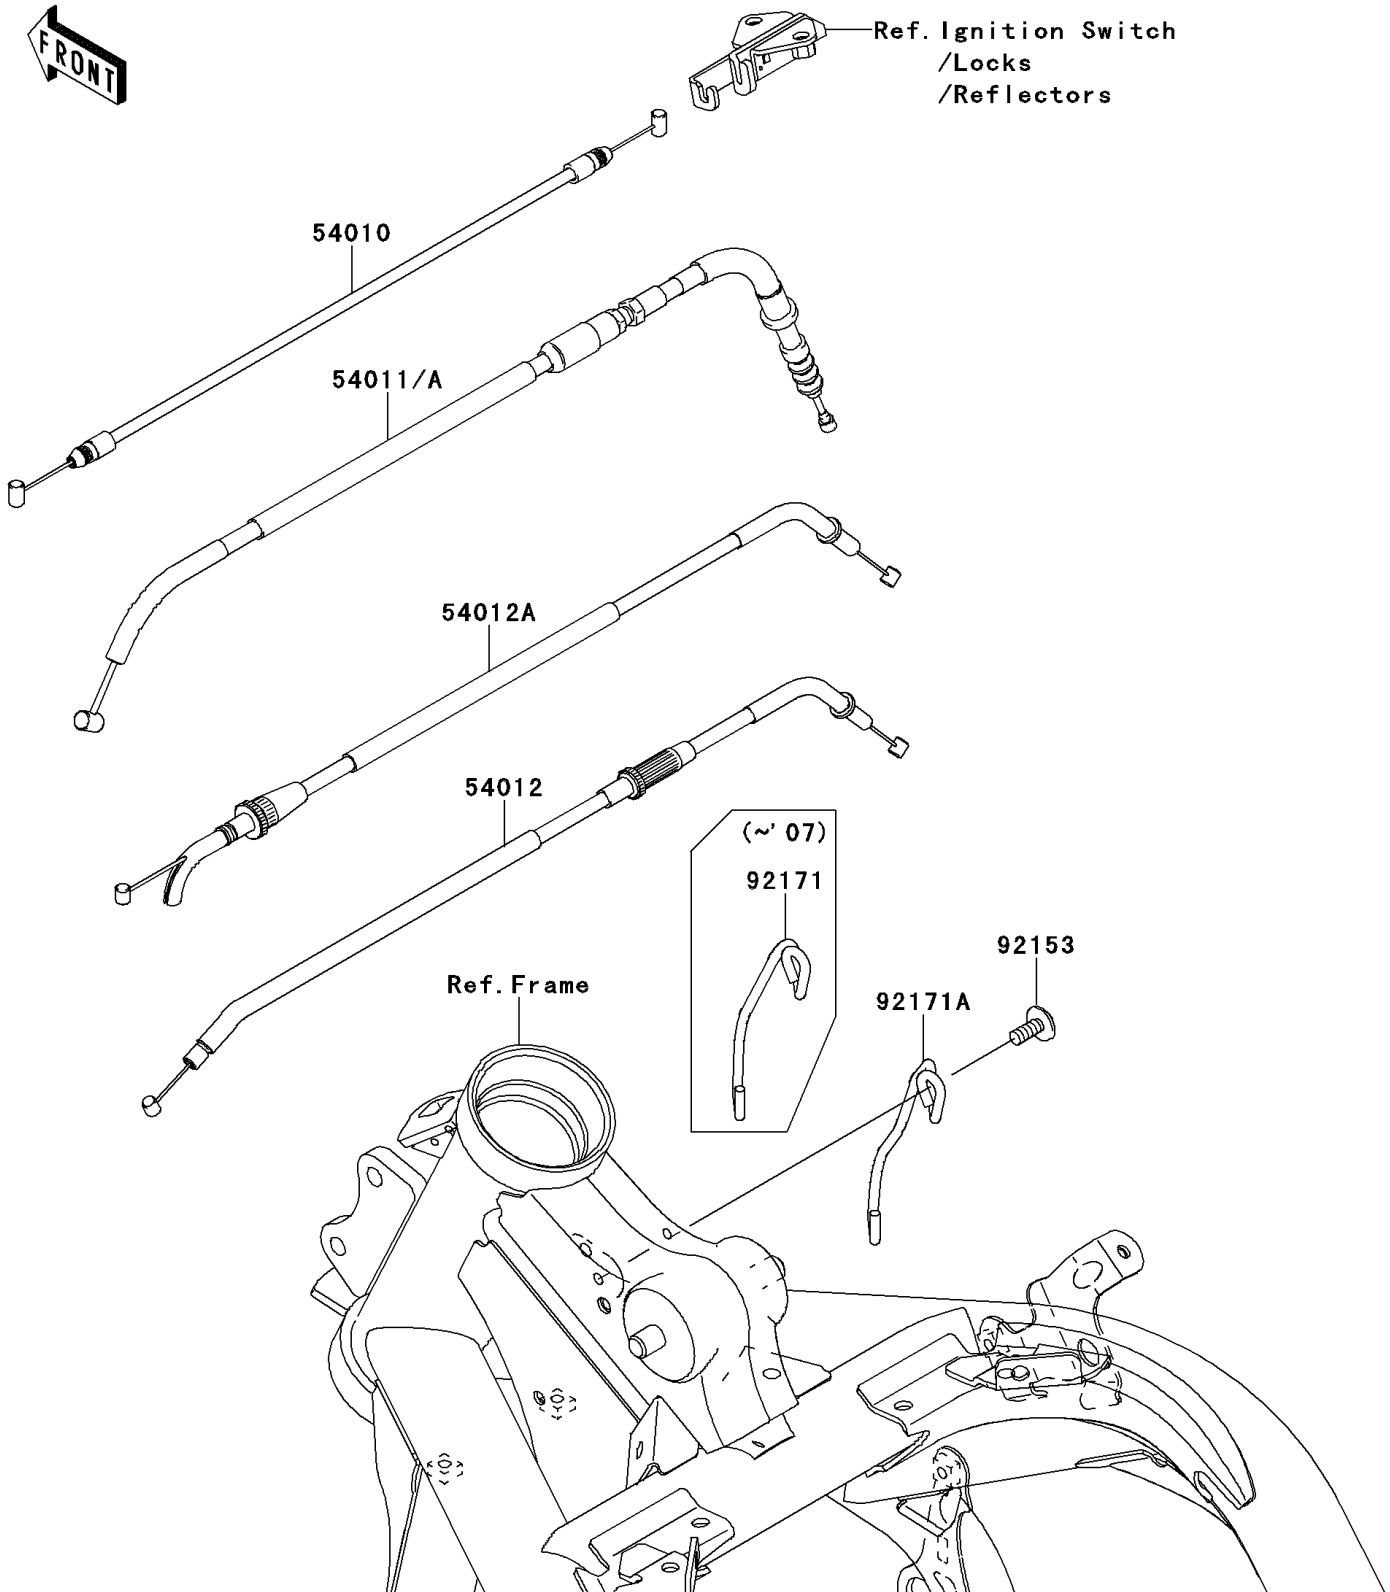

2006 Ninja® 650R

PARTS DIAGRAM

Cables

F2540

2006 Ninja® 650R

PARTS LIST

Cables

ITEM NAME	PART NUMBER	QUANTITY
CABLE,SEAT LOCK (Ref # 54010)	54010-0029	1
CABLE-CLUTCH (Ref # 54011)	54011-0046	1
CABLE-THROTTLE,CLOSING (Ref # 54012)	54012-0164	1
CABLE-THROTTLE,OPENING (Ref # 54012A)	54012-0177	1
BOLT,SOCKET,6X14 (Ref # 92153)	92153-1446	1
CLAMP,CABLE (Ref # 92171)	92171-0658	1