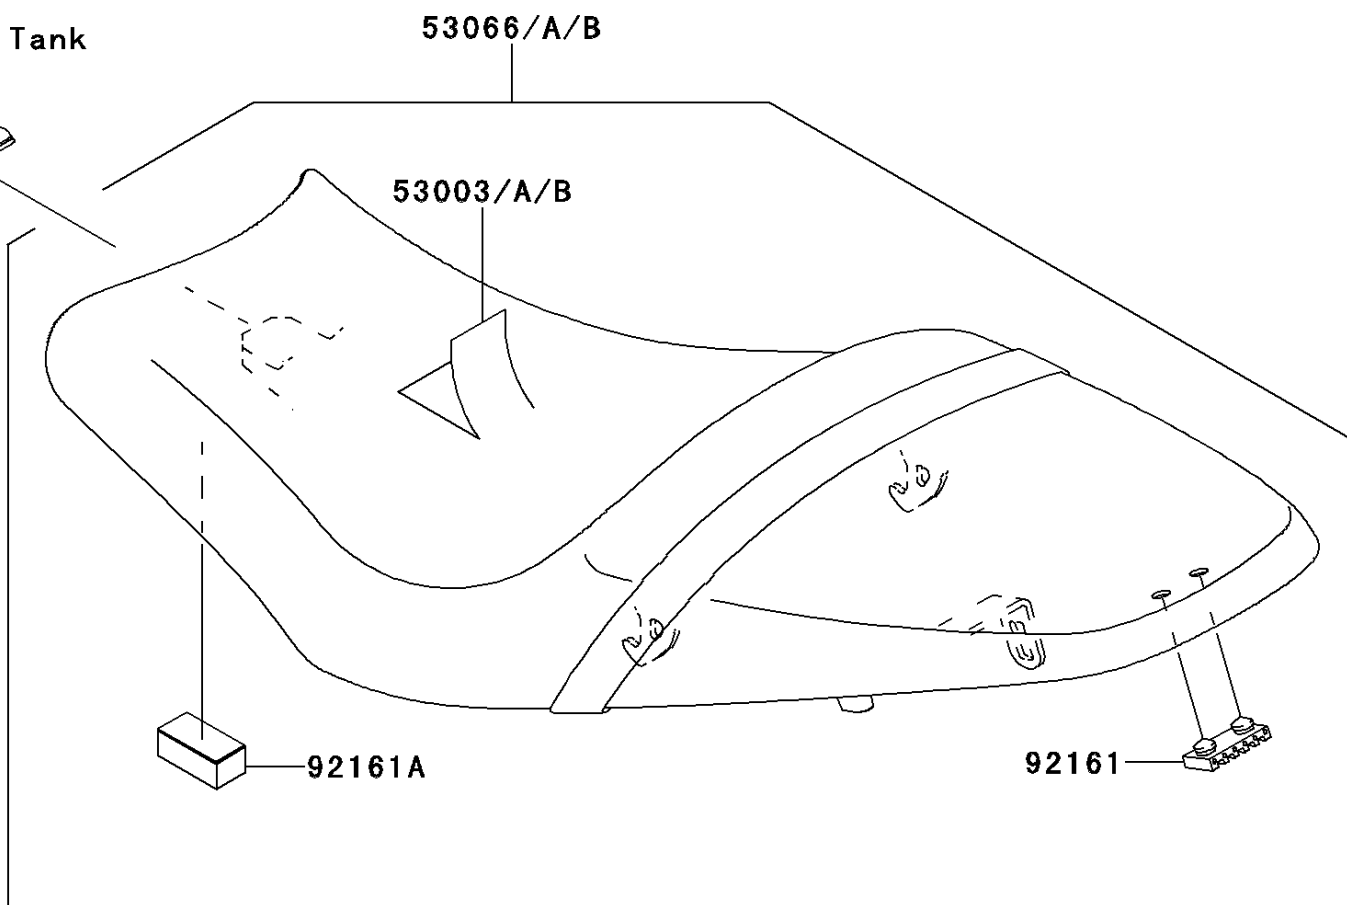

2008 Ninja® 650R

PARTS DIAGRAM

Seat

Kawasaki

Let the Good Times Roll®

F2510

Ref. Fuel Tank

53066/A/B

53003/A/B

92161A

92161

2008 Ninja® 650R

PARTS LIST

Seat

ITEM NAME	PART NUMBER	QUANTITY
LEATHER,SEAT,BLACK (Ref # 53003)	53003-0066-MA	1
LEATHER,SEAT,GREEN/BLACK (Ref # 53003A)	53003-0066-336	1
SEAT-ASSY,DUAL,W/BAND,BLACK (Ref # 53066)	53066-0097-MA	1
SEAT-ASSY,DUAL,W/BAND,GRN/BLK (Ref # 53066A)	53066-0097-336	1
DAMPER,SEAT (Ref # 92161)	92161-0149	1
DAMPER,SEAT (Ref # 92161A)	92161-1321	1